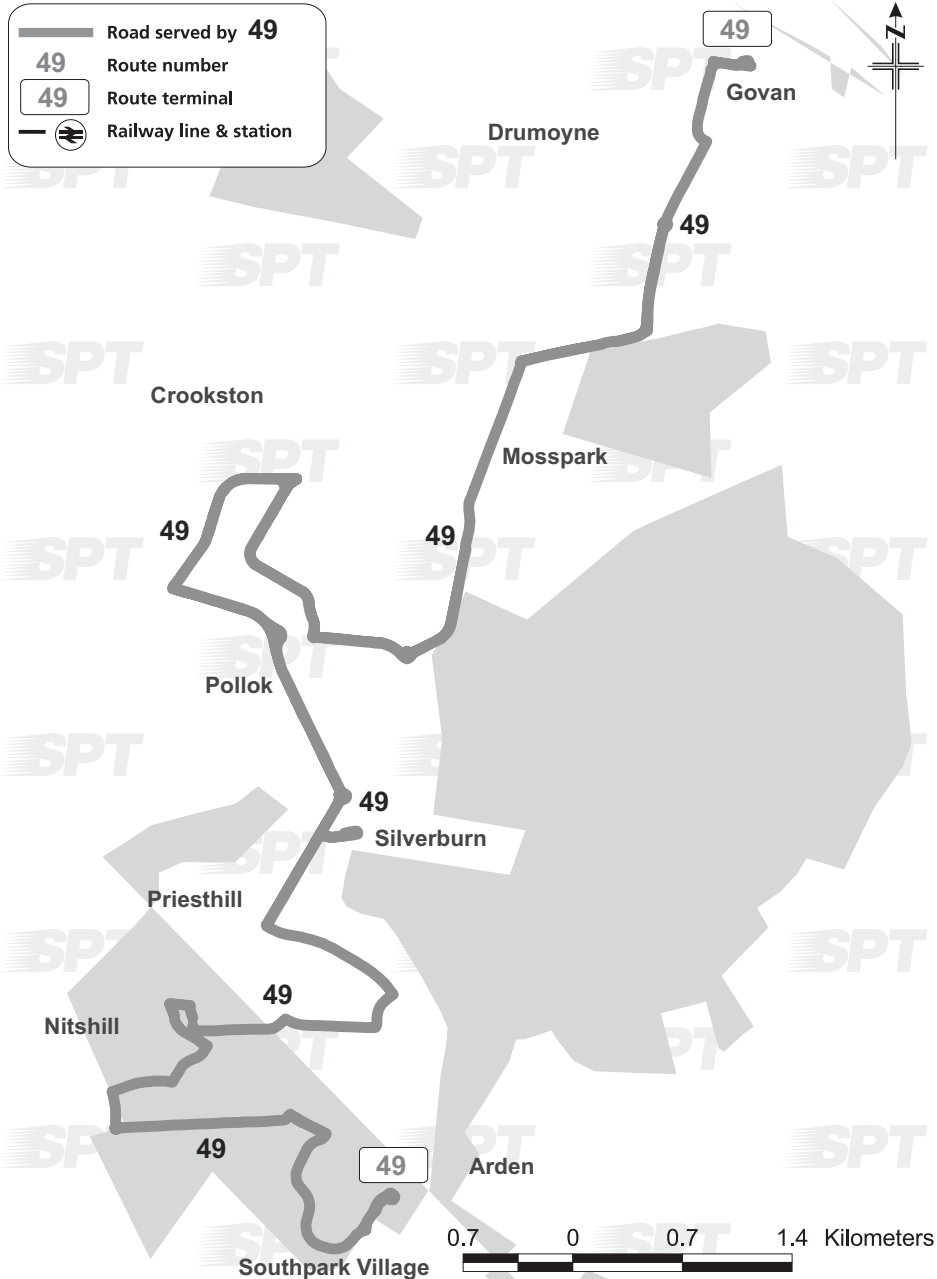

Road served by 49
 Route number
 Route terminal
 Railway line & station

Whilst every effort will be made to adhere to the scheduled times, the Partnership disclaims any liability in respect of loss or inconvenience arising from any failure to operate journeys as published, changes in timings or printing errors.

Bus Timetable
From 23 October 2016

49

Southpark Village
Silverburn
Govan Bus Station

For more information visit spt.co.uk or any SPT travel centre: Buchanan Bus Station, East Kilbride Bus Station, Greenock, Hamilton Bus Station and St. Enoch Subway Station.

Please note – Calls to 0845 271 2405 will be charged at 2p per min (inc. VAT) plus your Telecoms Providers Access Charge.

This service is operated by First Glasgow on behalf of SPT.

Route Service 49: from **Southpark Village** via Leggaston Drive, Waukglen Road, Nitshill Road, Parkhouse Road, Whitriggs Road, Willowford Road, Wiltonburn Road, Nitshill Road, Cleeves Road, Cleeves Quadrant, Glenmuir Drive, Muirshiel Crescent, Priesthill Road, Peat Road, Cowglen Road, Silverburn Bus Station, Cowglen Road, Peat Road, Brockburn Road, Linthaugh Road, Lyoncross Road, Braidcraft Road, Corkehill Road, Paisley Road West, Helen Street, Harmony Row, Golspie Street, to **Govan Bus Station**

Return from Govan Bus Station via Golspie Street, Harmony Row, Helen Stret, Paisley Road West, Corkehill Road, Braidcraft Road, Lyoncross Road, Linthaugh Road, Brockburn Road, Peat Road, Cowglen Road, Silverburn Bus Station, Cowglen Road, Peat Road, Priesthill Road, Muirshiel Crescent, Glenmuir Drive, Cleeves Quadrant, Cleeves Road, Nitshill Road, Wiltonburn Road, Willowford Road, Whitriggs Road, Parkhouse Road, Nitshill Road, Waukglen Road, Leggaston Drive, circle roundabout to Leggaston Drive, **Southpark Village**