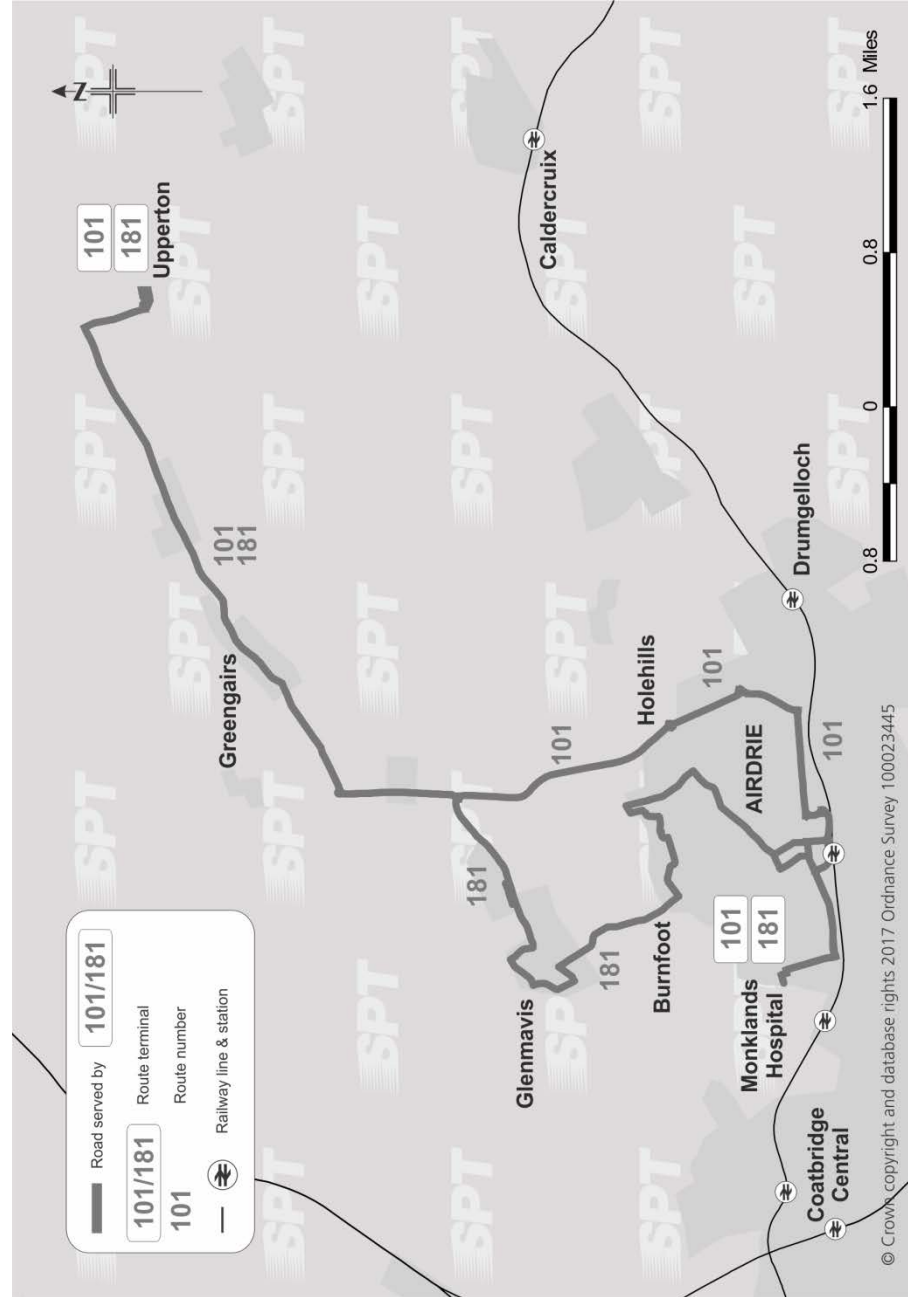

Fare table service 181	
Adult single fares £	Child Single Fares (from 5th to 16th birthday)
Service 181	Children under school age travel free Childs single fares at half the adult single fare rounded up to the next 5 pence
Monklands Hospital	
0.85 Airdrie Alexander Street	
1.05 0.85 Airdrie, Broomknoll Street	
1.05 1.05 0.85 Airdrie, Bank Street	
1.30 1.05 0.85 East High Street	
1.65 1.30 1.05 0.85 Airdrie, Boats Head	
1.65 1.30 1.05 1.05 0.85 Thrashbush Road	
1.90 1.65 1.30 1.30 1.05 0.85 Rochsoles Drive	
1.90 1.90 1.65 1.65 1.30 1.05 Glenmavis Road	
1.95 1.95 1.90 1.90 1.65 1.30 1.05 Glenmavis Cross	
1.95 1.95 1.90 1.90 1.65 1.30 1.05 0.85 Waddell Avenue	
1.95 1.95 1.95 1.90 1.90 1.65 1.30 0.85 Ryden Mains Road	
2.10 1.95 1.95 1.90 1.90 1.65 1.30 1.05 0.85 Raebog Road	
2.15 2.10 2.10 2.10 1.95 1.90 1.65 1.30 1.05 Stand	
2.40 2.40 2.15 2.15 2.10 2.10 1.95 1.90 1.90 1.90 1.90 1.30 Wattston, Greengairs Road	
2.75 2.40 2.40 2.40 2.15 2.15 2.10 1.95 1.95 1.95 1.95 1.65 1.05 Greengairs, Greengairs Rd/Primary	
2.75 2.75 2.40 2.40 2.40 2.15 2.15 2.10 1.95 1.95 1.95 1.95 1.30 1.05 Greengairs, Elm Park Grove	
2.85 2.85 2.75 2.75 2.75 2.15 2.15 2.10 2.10 1.95 1.90 1.30 1.30 Upperton	

FARES ARE CORRECT AT MARCH 2018 - MAY BE SUBJECT TO CHANGE

Please see overleaf for service 101 Fares

Whilst every effort will be made to adhere to the scheduled times, the Partnership disclaims any liability in respect of loss or inconvenience arising from any failure to operate journeys as published, changes in timings or printing errors.

Bus Timetable
From 26 March 2018

101 181

Monklands Hospital Airdrie Upperton

For more information visit spt.co.uk

Alternatively, for all public transport enquiries, call:

This service is operated by Stuarts Coaches Ltd on behalf of Strathclyde Partnership for Transport. If you have any comments or suggestions about the service(s) provided please contact:

SPT
Bus Operations
131 St. Vincent St
Glasgow G2 5JF
t 0345 271 2405
0141 333 3690
e bus@spt.co.uk

Stuarts Coaches Ltd
Castlehill Garage
Airdrie Road
Carluke ML8 5EP
t 01555 773 533
e bus@spt.co.uk

This service is operated by Stuarts Coaches Ltd on behalf of SPT.

Please note – Calls to 0845 271 2405 will be charged at 2p per min (inc. VAT) plus your Telecoms Providers Access Charge