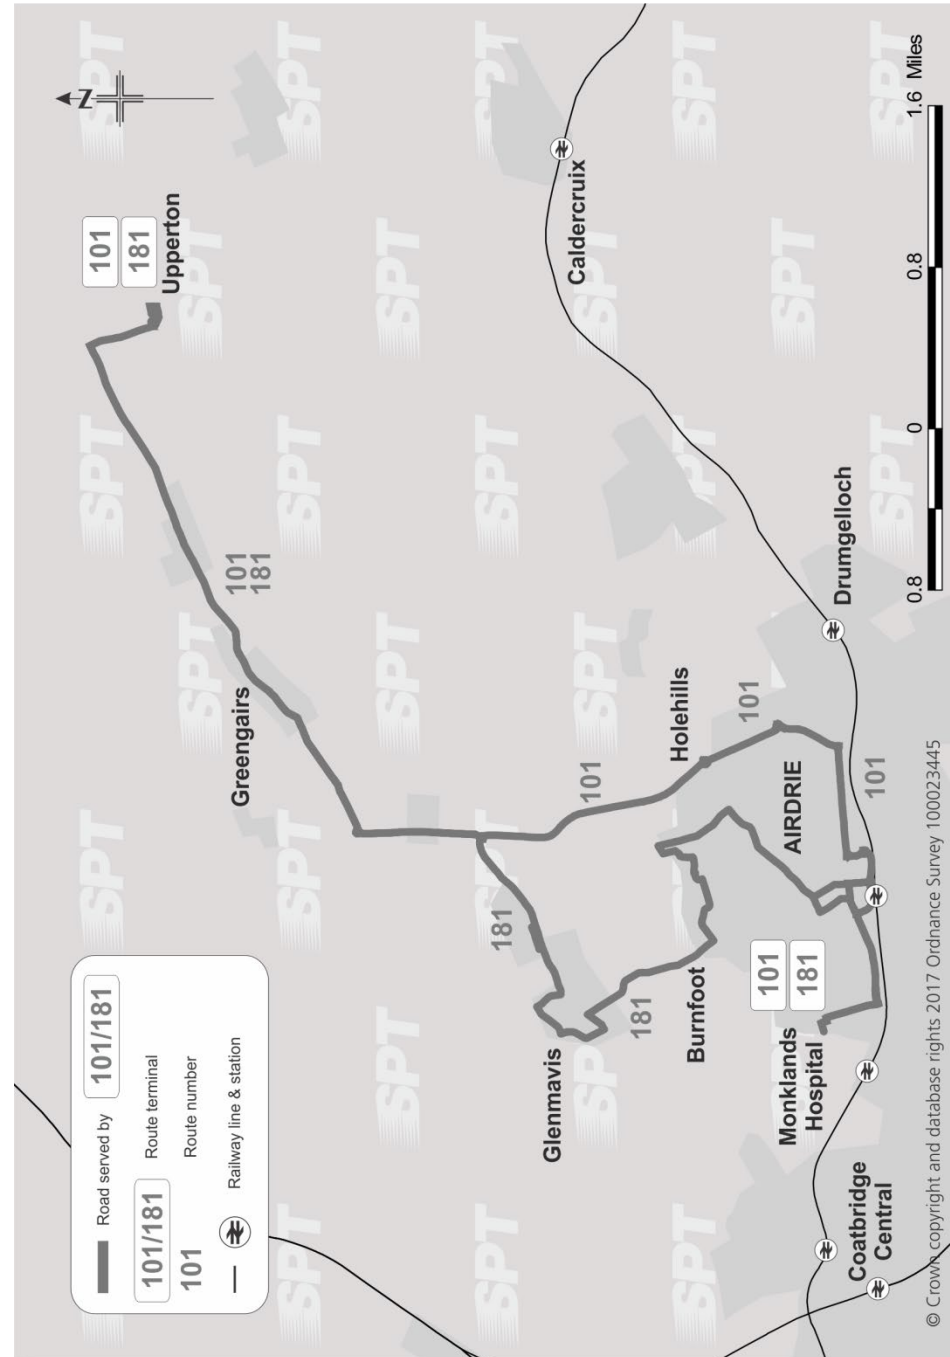

Fare table service 181																				
Adult single fares £												Child Single Fares (from 5th to 16th birthday)								
Monklands Hospital												Children under school age travel free								
0.85	Alexander Street											Childs single fares at half the adult fare rounded up to the next 5 pence								
1.05	0.85	Broomknoll Street																		
1.05	1.05	0.85	Bank Street																	
1.30	1.05	8.50	0.85	East High Street																
1.65	1.30	1.05	1.05	0.85	Boars Head															
1.65	1.30	1.05	1.05	1.05	0.85	Thrashbush Road														
1.90	1.65	1.30	1.30	1.30	1.05	0.85	Rochsoles Drive													
1.90	1.90	1.65	1.65	1.65	1.30	1.30	1.05	Glenmavis Road												
1.95	1.95	1.90	1.90	1.90	1.65	1.65	1.30	1.05	Glenmavis Cross											
1.95	1.95	1.90	1.90	1.90	1.65	1.30	1.05	0.85	Waddell Avenue											
1.95	1.95	1.95	1.90	1.90	1.90	1.65	1.30	0.85	0.85	Ryden Mains Road										
2.10	1.95	1.95	1.95	1.95	1.90	1.90	1.65	1.30	1.05	0.85	0.85	Raebog Road								
2.15	2.10	2.10	2.10	2.10	1.95	1.95	1.90	1.90	1.65	1.30	1.30	1.05	Stand							
2.40	2.40	2.15	2.15	2.15	2.10	2.10	1.95	1.95	1.90	1.90	1.90	1.30	Wattston							
2.75	2.40	2.40	2.40	2.40	2.15	2.15	2.10	1.95	1.95	1.95	1.95	1.95	1.05	Greengairs Primary						
2.75	2.75	2.40	2.40	2.40	2.15	2.15	2.10	1.95	1.95	1.95	1.95	1.95	1.90	1.30	0.90	Elm Park Grove				
2.85	2.85	2.75	2.75	2.75	2.75	2.75	2.15	2.15	2.15	1.95	2.10	2.10	1.95	1.90	1.30	1.30	Upperton			
FARES ARE CORRECT AT TIME OF PRINTING - MAY BE SUBJECT TO CHANGE																				

Route Map Service 101/181

Ref. 4841N/07/19

Whilst every effort will be made to adhere to the scheduled times, the Partnership disclaims any liability in respect of loss or inconvenience arising from any failure to operate journeys as published, changes in timings or printing errors.

Bus Timetable from 19 November 2019

101
181

Upperton
Glenmavis
Airdrie
Monklands Hospital

For more information visit spt.co.uk

Alternatively, for all public transport enquiries, call:

If you have any comments or suggestions about the service(s) provided please contact:

This service is operated by McNair's Coaches Ltd on behalf of SPT.

SPT
Bus Operations
131 St. Vincent St
Glasgow G2 5JF

McNair's Coaches Ltd
30, Northburn Road
Coatbridge
ML5 2HY

t 0345 271 2405
0141 333 3690
e bus@spt.co.uk

t 01236 441188