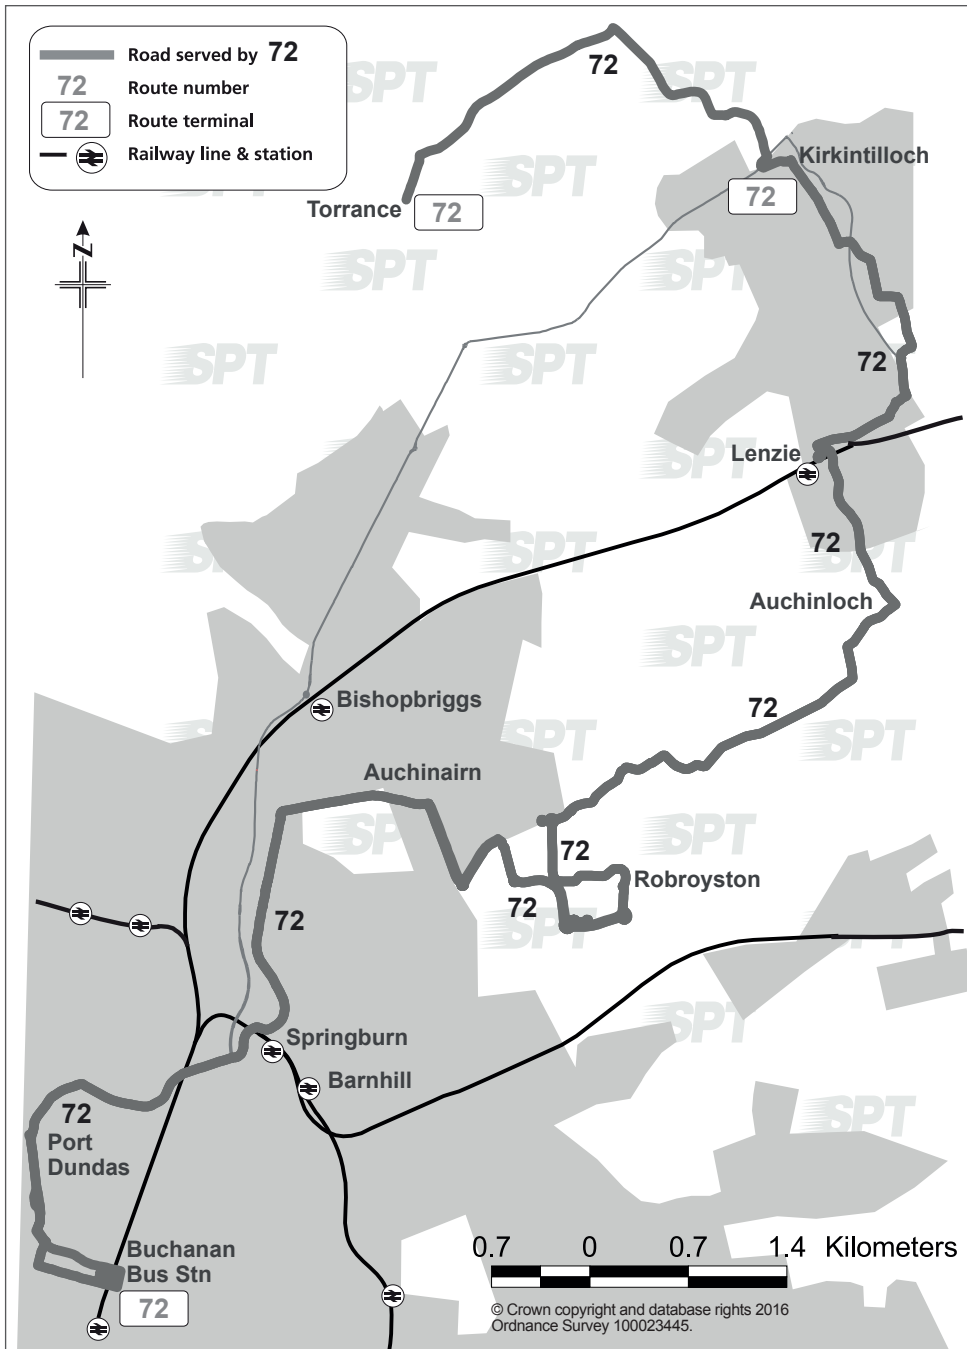

Route map service 72

Ref. 2838H/07/16

Whilst every effort will be made to adhere to the scheduled times, the Partnership disclaims any liability in respect of loss or inconvenience arising from any failure to operate journeys as published, changes in timings or printing errors.

Bus Timetable From 17 July 2016

72 Glasgow Lenzie Kirkintilloch

For more information visit spt.co.uk or any SPT travel centre: Buchanan Bus Station, East Kilbride Bus Station, Greenock and Hamilton Bus Station.

Alternatively, for all public transport timetable enquiries, call:

This service is operated by McGill's on behalf of Strathclyde Partnership for Transport. If you have any comments or suggestions about the service(s) provided please contact:

Bus Operations
SPT
131 St. Vincent Street
Glasgow G2 5JF

t 0845 271 2405
0141 333 3690
e bus@spt.co.uk

McGill's
99 Earnhill Road
Larkfield Ind Est.
Greenock PA16 0EQ

t 01475 711 122
e bus@spt.co.uk

This service is operated by McGill's on behalf of SPT.

Please note - Calls to 0845 271 2405 will be charged at 2p per min (inc. VAT) plus your Telecoms Providers Access Charge.