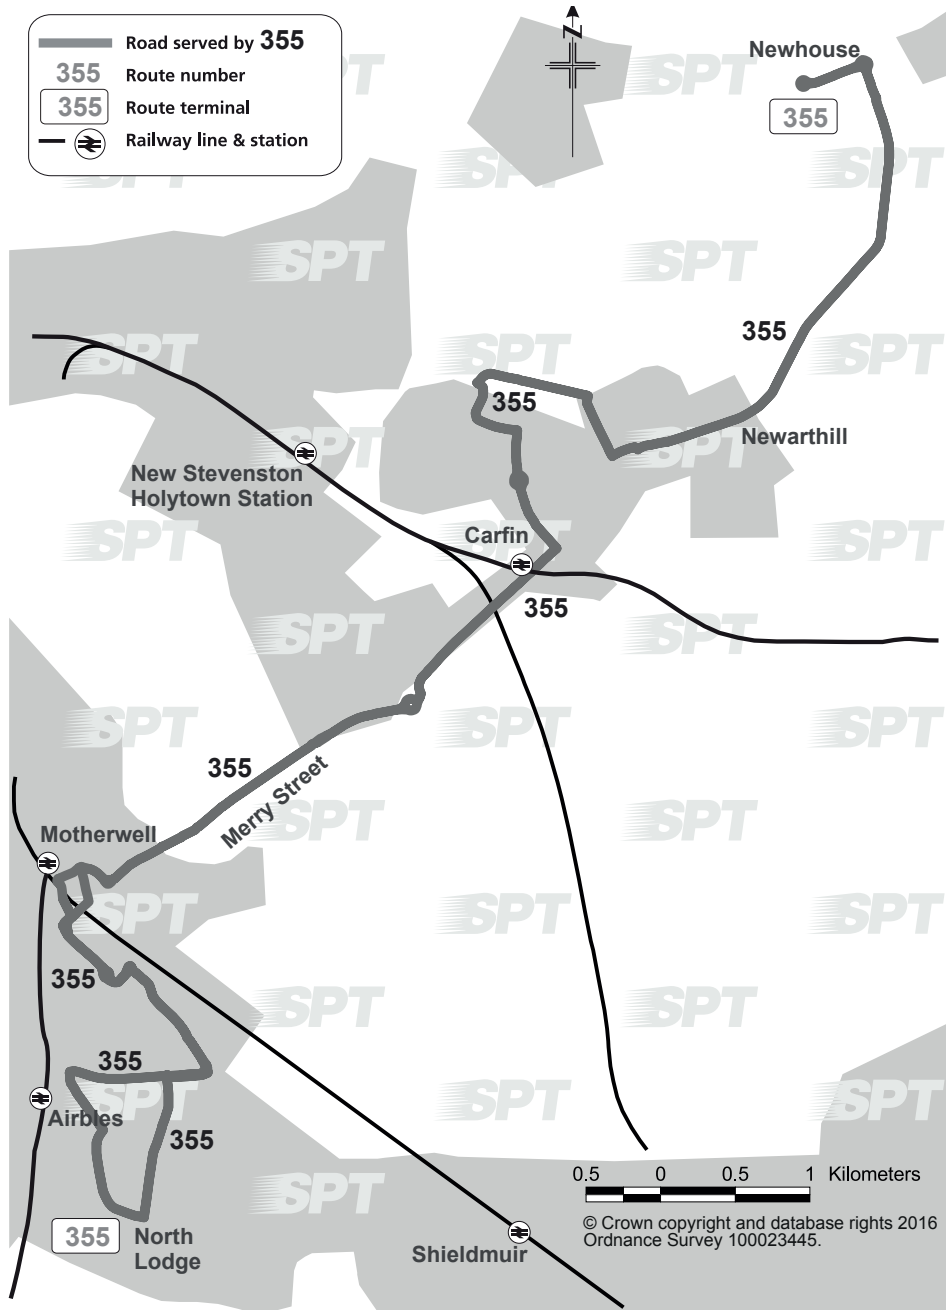

Road served by **355**
355 Route number
355 Route terminal
 Railway line & station

© Crown copyright and database rights 2016
Ordnance Survey 100023445.

Whilst every effort will be made to adhere to the scheduled times, the Partnership disclaims any liability in respect of loss or inconvenience arising from any failure to operate journeys as published, changes in timings or printing errors.

Please note – Calls to 0845 271 2405 will be charged at 2p per min (inc. VAT) plus your Telecoms Providers Access Charge.

Route Service 355: from **Newhouse**, A775 at Terex Factory Roundabout prior to Newhouse Roundabout via A73, Motherwell Road B7066, High Street, Loanhead Road, Benford Avenue, Burnside Road, Glenburn Avenue, Glenmore Road, Carfin Road, Newarthill Road, Motherwell Road, Merry Street, Menteith Road, Pollock Street, Merry Street, Hamilton Road, West Hamilton Street, Brandon Street, Windmillhill Street, Airbles Road, Adele Street, Camp Road, North Lodge Avenue, Leven Street, Airbles Road, Windmillhill Street, Brandon Street, West Hamilton Street, Hamilton Road, Muir Street to **Motherwell Railway Station**, then Muir Street, Hope Street, Menteith Road, Merry Street, Motherwell Road, Newarthill Road, Carfin Road, Glenmore Road, Glenburn Avenue, Burnside Road, Benford Avenue, Loanhead Road, High Street, B7066, Motherwell Road, A73 to **Newhouse**, A775 Terex Factory Roundabout.

Sundays

Newhouse, Newhouse Roundabout	1912	2012	2112	2212	2312	
Carfin, Glenmore Road	1922	2022	2122	2222	2322	
Motherwell, Merry Street		1029	1129	1229	1329	1429	1529	1629	1729	1829	1929	2029	2129	2229	2329
North Lodge, Leven Street		1039	1139	1239	1339	1439	1539	1639	1739	1839	1939	2039	2139	2239	2339
Motherwell Railway Station ➡		1048	1148	1248	1348	1448	1548	1648	1748	1848	1948	2048	2148	2248	2348
Carfin, Glenmore Road		1955	2055	2155	2255
Newhouse, Newhouse Roundabout		2005	2105	2205	2305