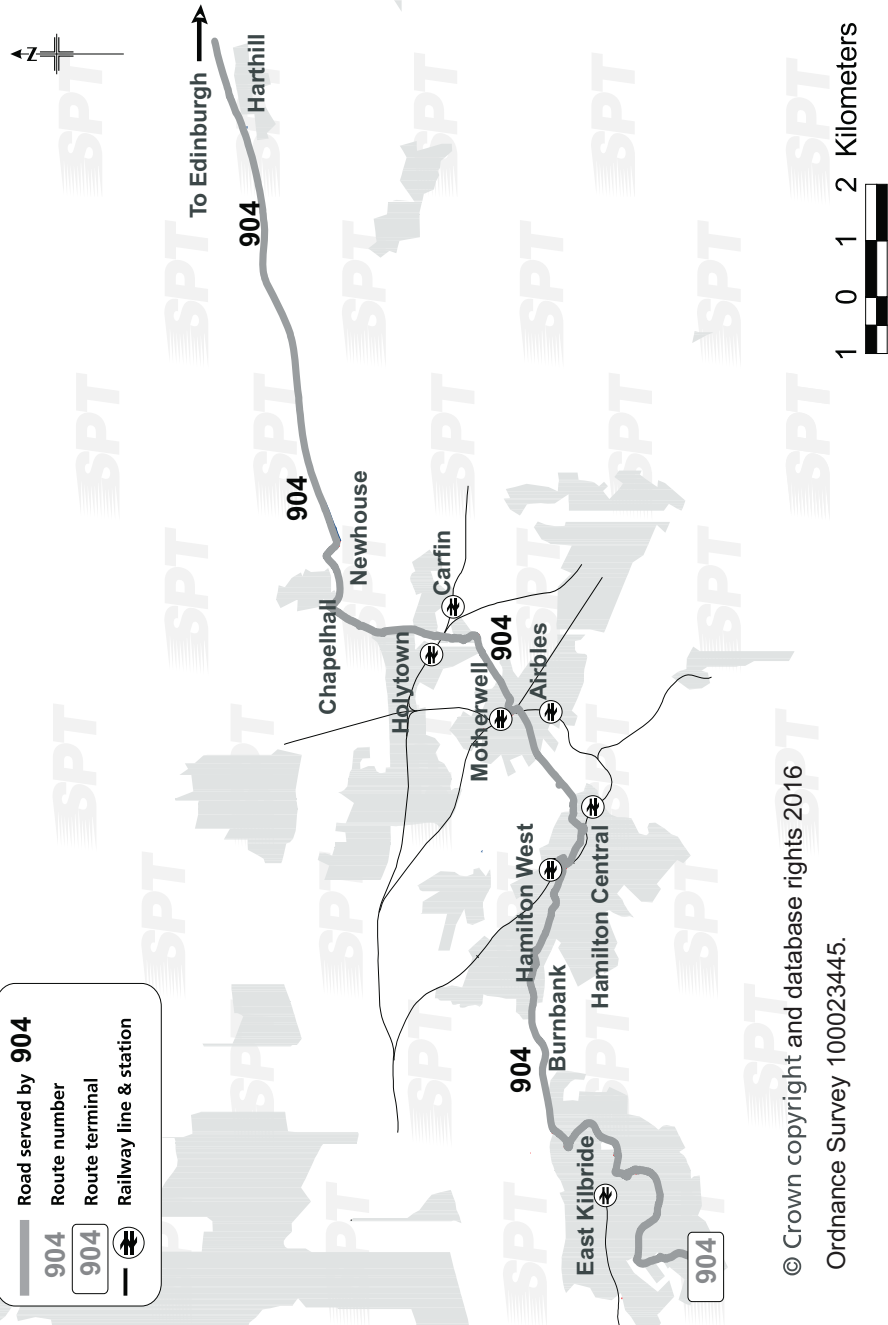

Whilst every effort will be made to adhere to the scheduled times, the Partnership disclaims any liability in respect of loss or inconvenience arising from any failure to operate journeys as published, changes in timings or printing errors.

Bus Timetable
From 23 May 2016

904

**East Kilbride
Hamilton
Harthill
Edinburgh**

For more information visit spt.co.uk or any SPT travel centre: Buchanan Bus Station, East Kilbride Bus Station, Greenock and Hamilton Bus Station.

Alternatively, for all public transport timetable enquiries, call:

This service is operated by Scottish Citylink on behalf of Strathclyde Partnership for Transport. If you have any comments or suggestions about the service(s) provided please contact:

Bus Operations SPT 131 St. Vincent Street Glasgow G2 5JF	Scottish Citylink Buchanan Bus Station Killermont Stret Glasgow G2 3NW
t 0845 271 2405 0141 333 3690 e bus@spt.co.uk	t 0141 332 9644 e bus@spt.co.uk

Please note – Calls to 0845 271 2405 will be charged at 2p per min (inc. VAT) plus your Telecoms Providers Access Charge.

This service is operated by Scottish Citylink Coaches on behalf of SPT.

© Crown copyright and database rights 2016
Ordnance Survey 100023445.