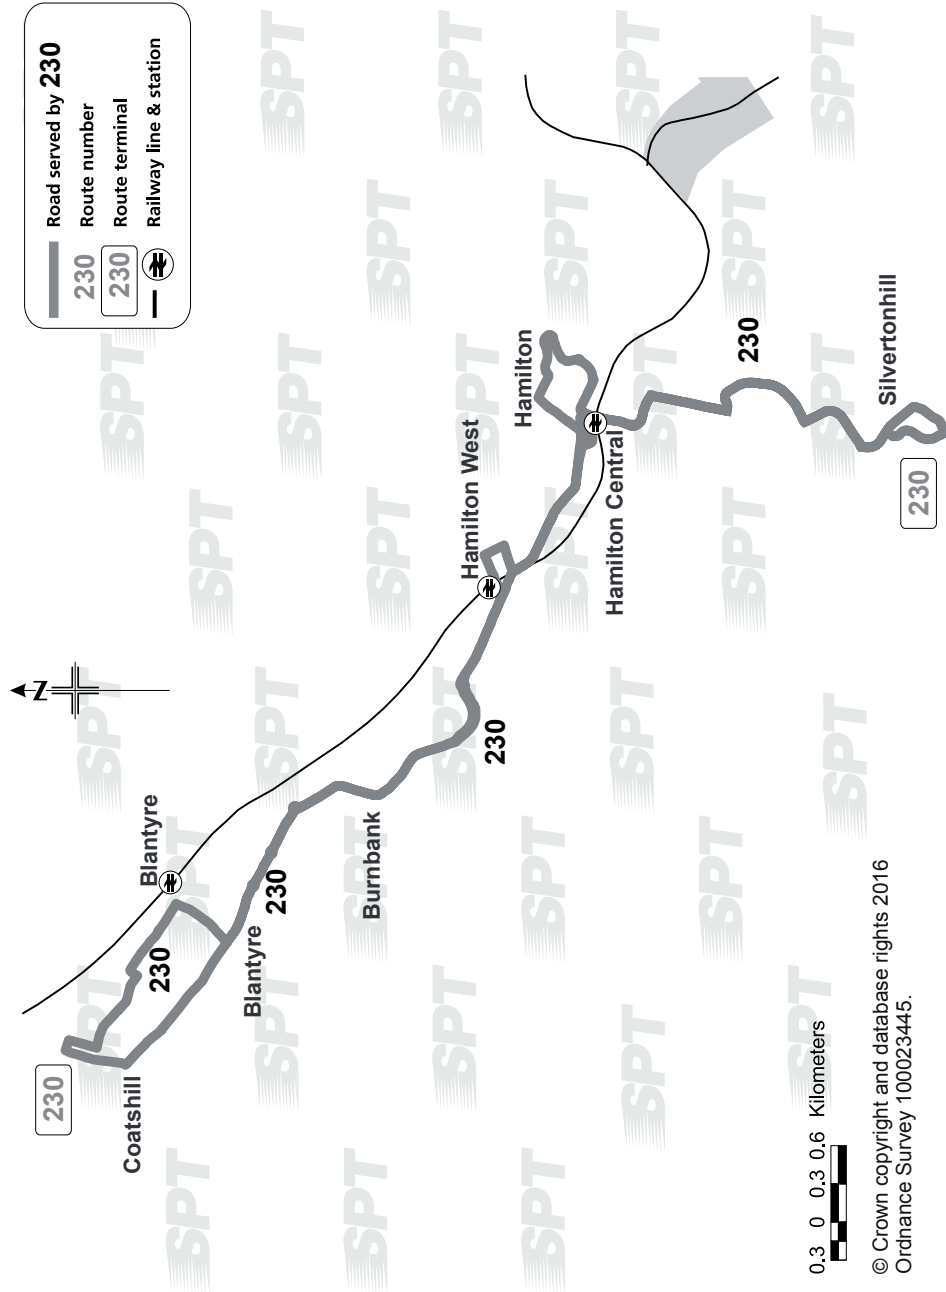

Road served by **230**
 Route number **230**
 Route terminal **230**
 Railway line & station

Whilst every effort will be made to adhere to the scheduled times, the Partnership disclaims any liability in respect of loss or inconvenience arising from any failure to operate journeys as published, changes in timings or printing errors.

Route Service 230 operated by **McGills Bus Service** from **Silvertownhill**, Aitken Road via Fenwick Drive, Aitken Road, Newlands Drive, Silvertownhill Avenue, Chatelherault Crescent, Silvertownhill Avenue, Johnstone Road, Gateside Street, Quarry Street, Brandon Street to **Hamilton Bus Station**.
Return from **Hamilton Bus Station** via Brandon Street, Lechlee Road, Cadzow Street, Keith Street, Blackswell Lane, Low Patrick Street, Duke Street, Quarry Street, Gateside Street, Johnstone Road, Silvertownhill Avenue, Chatelherault Crescent, Silvertownhill Avenue, to **Silvertownhill**, Aitken Road.

Route Service 230 operated by **First Glasgow** from **Coatshill**, Carlowrie Avenue via Blantyre Farm Road, Glasgow Road, Burnbank Road, Clydesdale Street, Douglas Street, Almada Street, Union Street, Brandon Street, Leechlee Road, Cadzow Street, Keith Street, Blackswell Lane, Townhead Street, Low Patrick Street, Duke Street, Quarry Street, Gateside Street, Johnstone Road, Silvertownhill Avenue, Chatelherault Crescent, Silvertownhill Avenue, Newlands Drive to **Silvertownhill**, Aitken Road.

Return from **Silvertownhill**, Aitken Road via Fenwick Drive, Aitken Road, Newlands Drive, Silvertownhill Avenue, Chatelherault Crescent, Silvertownhill Avenue, Johnstone Road, Gateside Street, Quarry Street, Brandon Street, Hamilton Bus Station, Brandon Street, Union Street, Burnbank Road, Glasgow Road, Station Road, Farm Road, Holmswood Avenue, Morven Avenue, Lime Grove to **Coatshill**, Carlowrie Avenue.