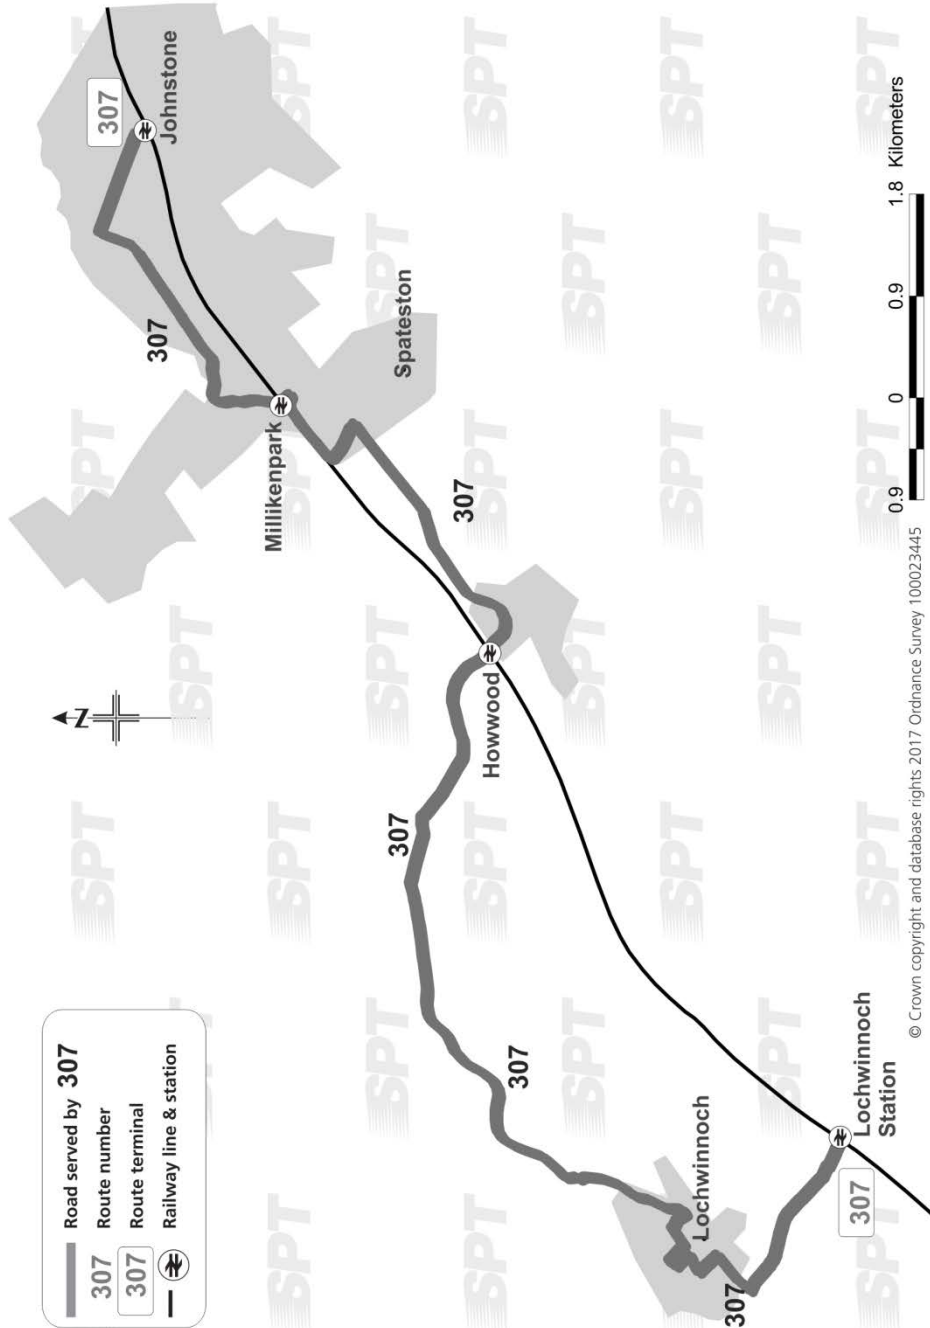

Please note – Calls to 0845 271 2405 will be charged at 2p per min (inc. VAT) plus your Telecoms Providers Access Charge

Road served by 307

307 Route number

307 Route terminal

Railway line & station

Route Service 307: From **Johnstone Railway Station** via Thorn Brae, High Street, MacDowall Street, Graham Street, Kilbarchan Road, Cochranemill Road, Corseford Avenue, Beith Road, Main Street, Station Road, Bridesmill Road, Johnshill, High Street, Mansfield Road, Braehead, Braehead Avenue, Calderpark Avenue, Calderpark Street, Braehead, Calder Street, Main Street, A760 to **Lochwinnoch Railway Station**

Return from Lochwinnoch Railway Station via A760, Main Street, Calder Street, Braehead, Calderpark Street, Calderpark Avenue, Braehead Avenue, Braehead, Mansfield Road, High Street, Johnshill, Bridesmill Road, Station Road, Main Street, Beith Road, Corseford Avenue, Cochranemill Road, B787, Kilbarchan Road, Graham Street, MacDowall Street, High Street, Thorn Brae to **Johnstone Railway Station**