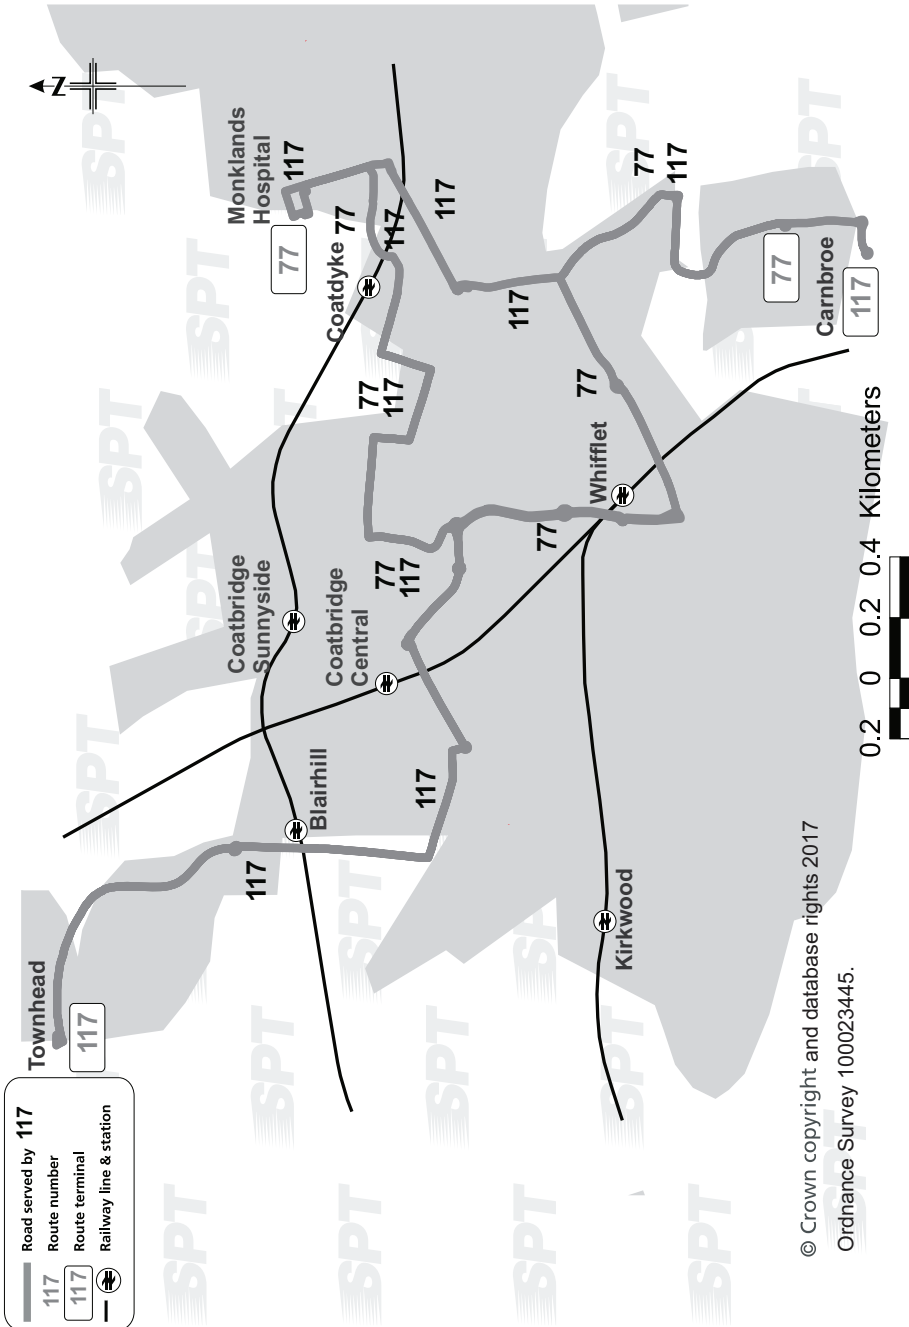

Whilst every effort will be made to adhere to the scheduled times, the Partnership disclaims any liability in respect of loss or inconvenience arising from any failure to operate journeys as published, changes in timings or printing errors.

Bus Timetable
From 8 January 2017

77
Monklands Hospital
Cliftonville
Carnbroe

117
Townhead
Carnbroe

For more information visit spt.co.uk or any SPT travel centre: Buchanan Bus Station, East Kilbride Bus Station, Greenock and Hamilton Bus Station.

Alternatively, for all public transport timetable enquiries, call:

traveline
public transport info
0871 200 22 33

This service is operated by JJ Travel on behalf of Strathclyde Partnership for Transport. If you have any comments or suggestions about the service(s) provided please contact:

Bus Operations SPT 131 St. Vincent Street Glasgow G2 5JF	JJ Travel 30 Northburn Road Coatbridge ML5 2HY
t 0845 271 2405 0141 333 3690 e bus@spt.co.uk	t 01236 441 188 e bus@spt.co.uk

Please note - Calls to 0845 271 2405 will be charged at 2p per min (inc. VAT) plus your Telecoms Providers Access Charge.

This service is operated by JJ Travel on behalf of SPT.

© Crown copyright and database rights 2017
Ordnance Survey 100023445.