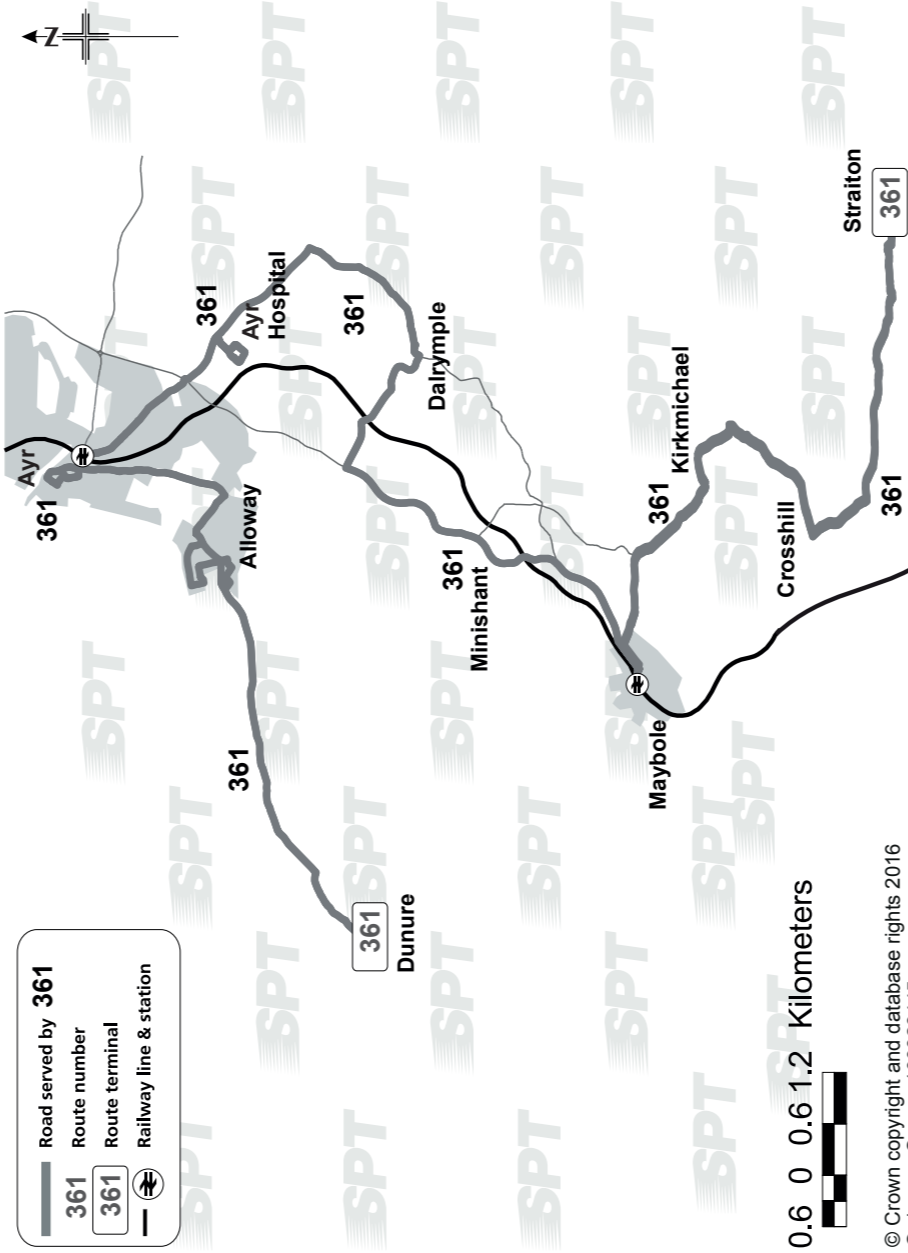

Fare table service 361

Adult single fares £

Straiton	1.90	Crosshill	2.30	1.85	Kirkmichael	2.90	2.30	1.90	Maybole	3.10	2.90	2.30	1.90	Minishant	3.70	3.10	3.00	2.30	1.90	Dairymple	4.40	3.70	3.40	3.00	2.70	1.90	Ayr Hospital	4.80	4.00	3.70	3.10	2.90	2.10	1.55	Castlehill	4.80	4.20	3.70	3.40	3.00	2.20	1.90	1.55	Ayr	5.40	4.40	4.00	3.40	3.10	2.90	2.10	2.00	1.55	St Leonards	5.40	4.80	4.00	3.70	3.10	2.90	2.10	2.10	1.55	1.45	Ewanfield	5.40	4.80	4.00	3.70	3.40	2.90	2.10	1.85	1.55	1.45	Rozelle	5.40	4.80	4.20	3.70	3.40	3.00	2.30	1.85	1.70	1.55	1.45	Burns Cottage	5.80	5.40	4.40	4.00	3.40	3.00	2.70	2.50	2.05	1.85	1.55	1.45	Doonfoot	5.80	5.40	4.40	4.00	3.70	3.00	2.70	2.05	1.85	1.55	1.45	Greenan	5.80	5.40	4.40	4.00	3.70	3.10	2.80	2.70	2.10	2.10	2.05	1.85	1.45	Burton	6.00	5.40	4.80	4.40	4.00	3.10	3.00	3.00	2.30	2.10	2.05	1.90	1.85	1.45	Craig Tara	6.00	5.40	4.80	4.40	4.00	3.40	3.00	3.10	2.70	2.30	2.10	2.10	2.05	1.90	1.85	1.45	Head of Ayr	6.60	5.80	5.40	4.80	4.40	3.70	3.10	3.20	2.90	2.70	2.70	2.30	2.10	2.05	1.90	1.85	1.45	Fisherton	6.60	6.00	5.40	4.80	4.40	3.70	3.10	3.50	3.00	2.70	2.80	2.70	2.30	2.10	2.05	1.90	1.85	1.05	Dunure

FARES ARE CORRECT AT MARCH 2016 - MAY BE SUBJECT TO CHANGE

Child Single Fares
(from 5th to 16th birthday)
Children under school age travel free
Childs single fares at half the adult single fare rounded up to the next 5 pence

Route map service 361

© Crown copyright and database rights 2016
Ordnance Survey 100023445.

Whilst every effort will be made to adhere to the scheduled times, the Partnership disclaims any liability in respect of loss or inconvenience arising from any failure to operate journeys as published, changes in timings or printing errors.

Bus Timetable
From 28 March 2016

361

Straiton Ayr Dunure

For more information visit spt.co.uk or any SPT travel centre: Buchanan Bus Station, East Kilbride Bus Station, Greenock and Hamilton Bus Station.

Alternatively, for all public transport timetable enquiries, call:

This service is operated by Western Buses on behalf of Strathclyde Partnership for Transport. If you have any comments or suggestions about the service(s) provided please contact:

Bus Operations Western Buses
SPT Sandgate
131 St. Vincent Street Ayr
Glasgow G2 5JF KA7 1DD

t 0845 271 2405 t 01292 613 700
0141 333 3690 e bus@spt.co.uk
e bus@spt.co.uk

Please note - Calls to 0845 271 2405 will be charged at 2p per min (inc. VAT) plus your Telecoms Providers Access Charge.

This service is operated by Western Buses on behalf of SPT.