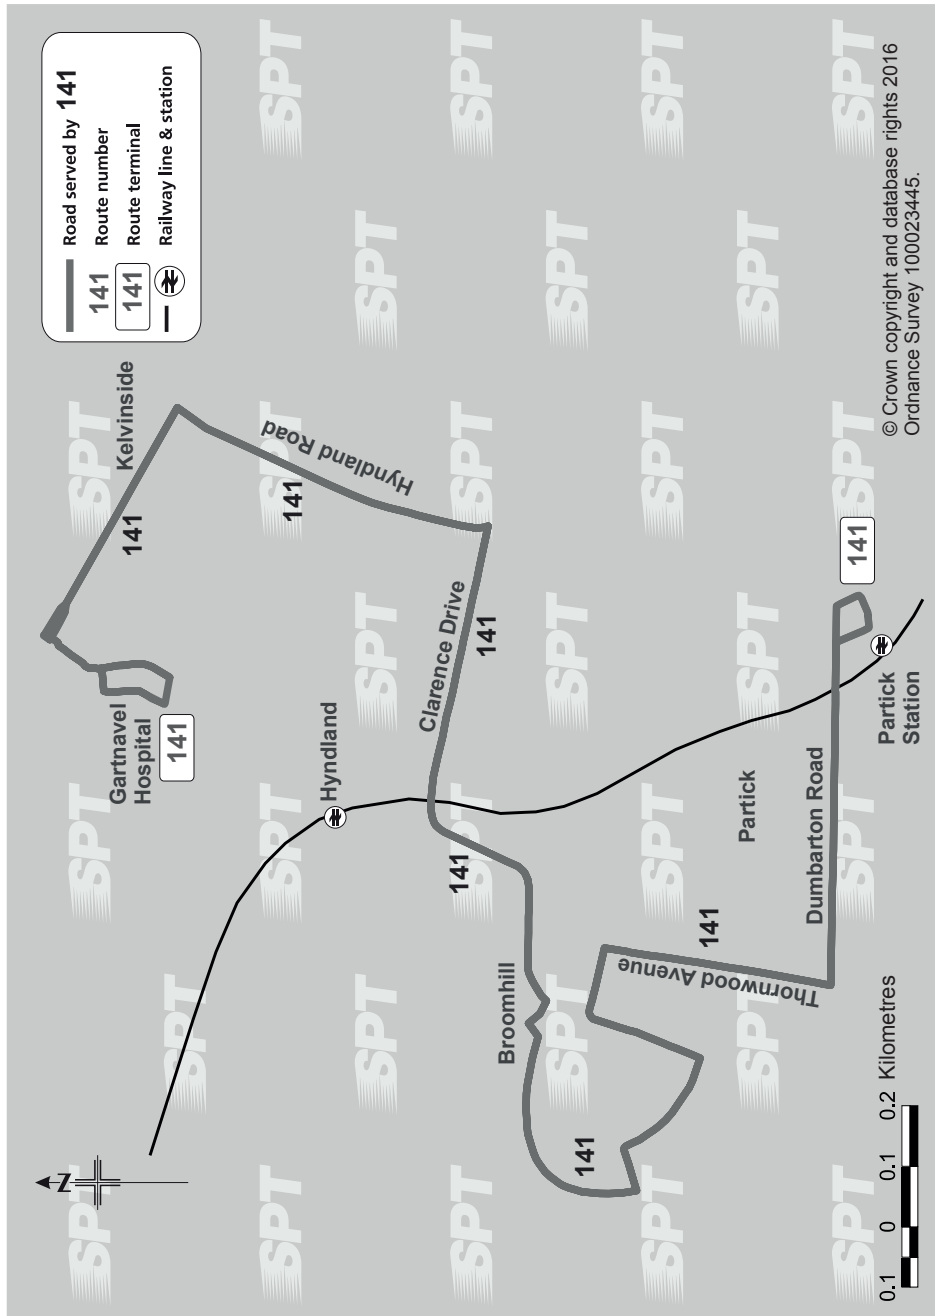

Whilst every effort will be made to adhere to the scheduled times, the Partnership disclaims any liability in respect of loss or inconvenience arising from any failure to operate journeys as published, changes in timings or printing errors.

Bus Timetable
From 27 March 2016

141

Partick Gartnavel Hospital

For more information visit spt.co.uk or any SPT travel centre: Buchanan Bus Station, East Kilbride Bus Station, Greenock and Hamilton Bus Station.

Alternatively, for all public transport timetable enquiries, call:

This service is operated by McGills Bus Services on behalf of Strathclyde Partnership for Transport. If you have any comments or suggestions about the service(s) provided please contact:

Bus Operations SPT 131 St. Vincent Street Glasgow G2 5JF	McGills Bus Services 99 Earnhill Road Larkfield Ind. Est. Greenock PA16 0EQ
t 0845 271 2405 0141 333 3690 e bus@spt.co.uk	t 01475 711 122 e bus@spt.co.uk

Please note - Calls to 0845 271 2405 will be charged at 2p per min (inc. VAT) plus your Telecoms Providers Access Charge.

This service is operated by McGills Bus Services on behalf of SPT.