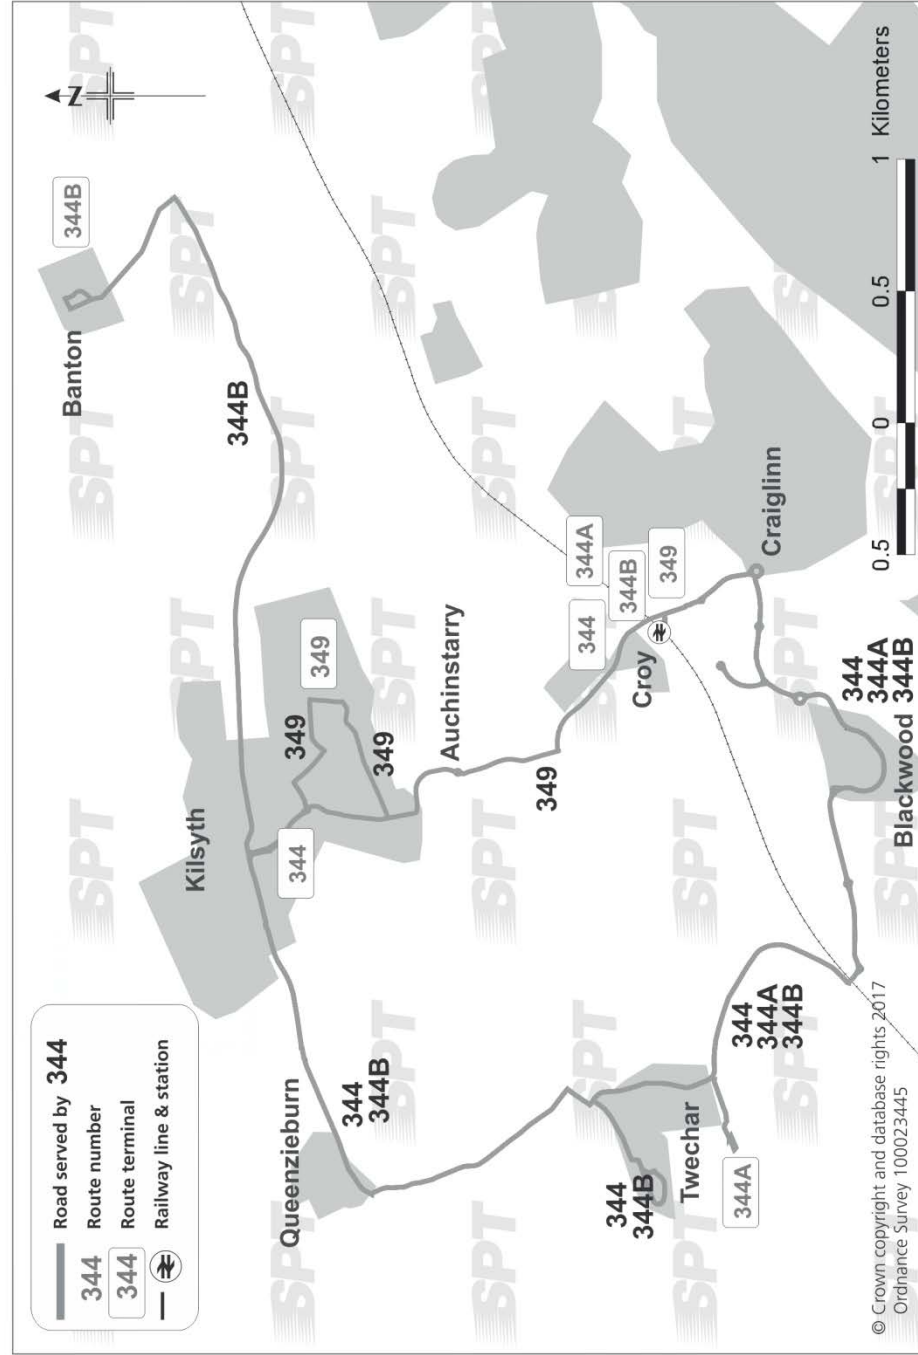

Fare table service 344/344A/344B/349	
Adult single fares £	Child Single Fares (from 5th to 16th birthday)
Service 349	Children under school age travel free Childs single fares at half the adult single fare rounded up to the next 5 pence
Service 344/344A/344B	
Croy Stn	
1.00 Blackwood Roundabout	
1.35 1.00 Blackwood West Roundabout	
1.65 1.35 1.00 Drumgrew Bridge	
1.90 1.65 1.30 1.00 Twechar	
2.15 1.90 1.65 1.30 1.00 Queenzieburn	
2.40 2.15 1.90 1.65 1.30 1.00 Kilsyth Glasgow Rd @ Lairds Hill	
2.75 2.40 2.10 1.65 1.30 1.00 Airdrie Road	
3.05 2.75 2.40 2.15 2.10 1.90 1.65 1.30 Banton	

FARES ARE CORRECT AT JANUARY 2017 - MAY BE SUBJECT TO CHANGE

Whilst every effort will be made to adhere to the scheduled times, the Partnership disclaims any liability in respect of loss or inconvenience arising from any failure to operate journeys as published, changes in timings or printing errors.

Bus Timetable
From 21 May 2017

344
344A
344B

Croy Station
Blackwood
Twechar
Queenzieburn
Kilsyth
Banton

349
Croy Station
Kilsyth

For more information visit spt.co.uk or any SPT travel centre located at Buchanan and East Kilbride bus stations.

Alternatively, for all public transport enquiries, call:

This service is operated by McGill's Bus Service Ltd on behalf of Strathclyde Partnership for Transport. If you have any comments or suggestions about the service(s) provided please contact:

SPT Bus Operations 131 St. Vincent St Glasgow G2 5JF	McGill's Bus Service Ltd 99 Earnhill Road Larkfield Industrial Est. Greenock PA16 0EQ
t 0345 271 2405 0141 333 3690 e bus@spt.co.uk	t 08000 515 651 e bus@spt.co.uk

Please note – Calls to 0845 271 2405 will be charged at 2p per min (inc. VAT) plus your Telecoms Providers Access Charge

This service is operated by McGill's Bus Service Ltd on behalf of SPT.