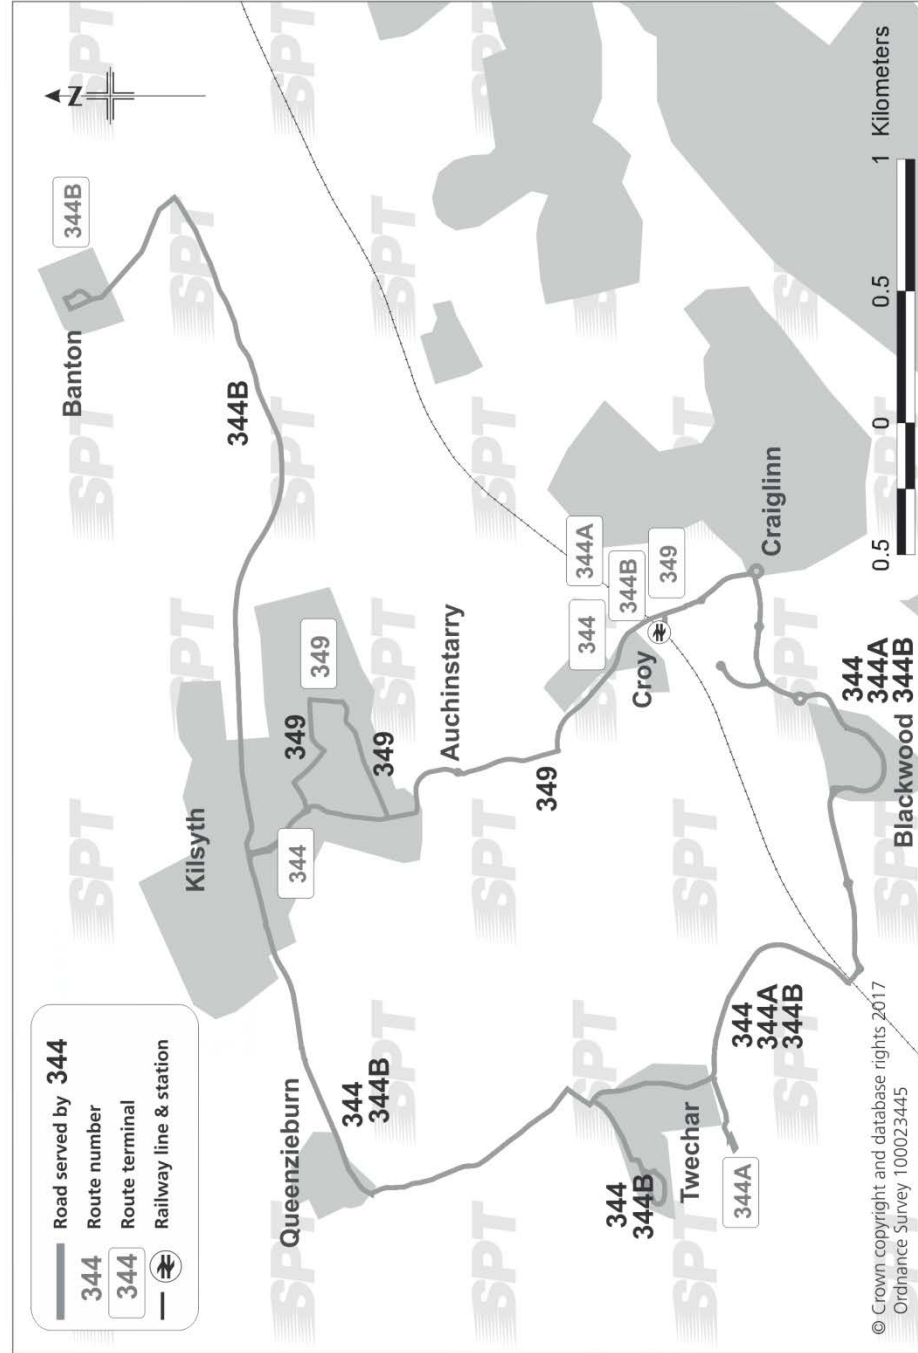

Fare table service 344/344A/344B/349	
Adult single fares £	
Service 344/344A/344B	Service 349
Croy Stn	Croy Stn
1.00 Blackwood Roundabout	0.85 Croy Taggart's Shops
1.35 1.00 Blackwood West Roundabout	1.35 0.95 Haughton Ave
1.65 1.35 1.00 Drumgrew Bridge	
1.90 1.65 1.30 1.00 Twechar	
2.15 1.90 1.65 1.30 1.00 Queenzieburn	
2.40 2.15 1.90 1.65 1.30 1.00 Kilsyth Glasgow Rd @ Lairds Hill	
2.75 2.40 2.10 1.65 1.30 1.00 Airdrie Road	
3.05 2.75 2.40 2.15 2.10 1.90 1.65 1.30 Banton	

FARES ARE CORRECT AT JANUARY 2017 - MAY BE SUBJECT TO CHANGE

Child Single Fares
(from 5th to 16th birthday)
Children under school age travel free
Childs single fares at half the adult single fare rounded up to the next 5 pence

Whilst every effort will be made to adhere to the scheduled times, the Partnership disclaims any liability in respect of loss or inconvenience arising from any failure to operate journeys as published, changes in timings or printing errors.

Bus Timetable
From 10 December 2017

344
344A
344B

Croy Station
Blackwood
Twechar
Queenzieburn
Kilsyth
Banton

349
Croy Station
Kilsyth

For more information visit spt.co.uk or any SPT travel centre located at Buchanan and East Kilbride bus stations.

Alternatively, for all public transport enquiries, call:

This service is operated by McGill's Bus Service Ltd on behalf of Strathclyde Partnership for Transport. If you have any comments or suggestions about the service(s) provided please contact:

SPT Bus Operations 131 St. Vincent St Glasgow G2 5JF	McGill's Bus Service Ltd 99 Earnhill Road Larkfield Industrial Est. Greenock PA16 0EQ
t 0345 271 2405 0141 333 3690 e bus@spt.co.uk	t 08000 515 651 e bus@spt.co.uk

Please note – Calls to 0845 271 2405 will be charged at 2p per min (inc. VAT) plus your Telecoms Providers Access Charge

This service is operated by McGill's Bus Service Ltd on behalf of SPT.