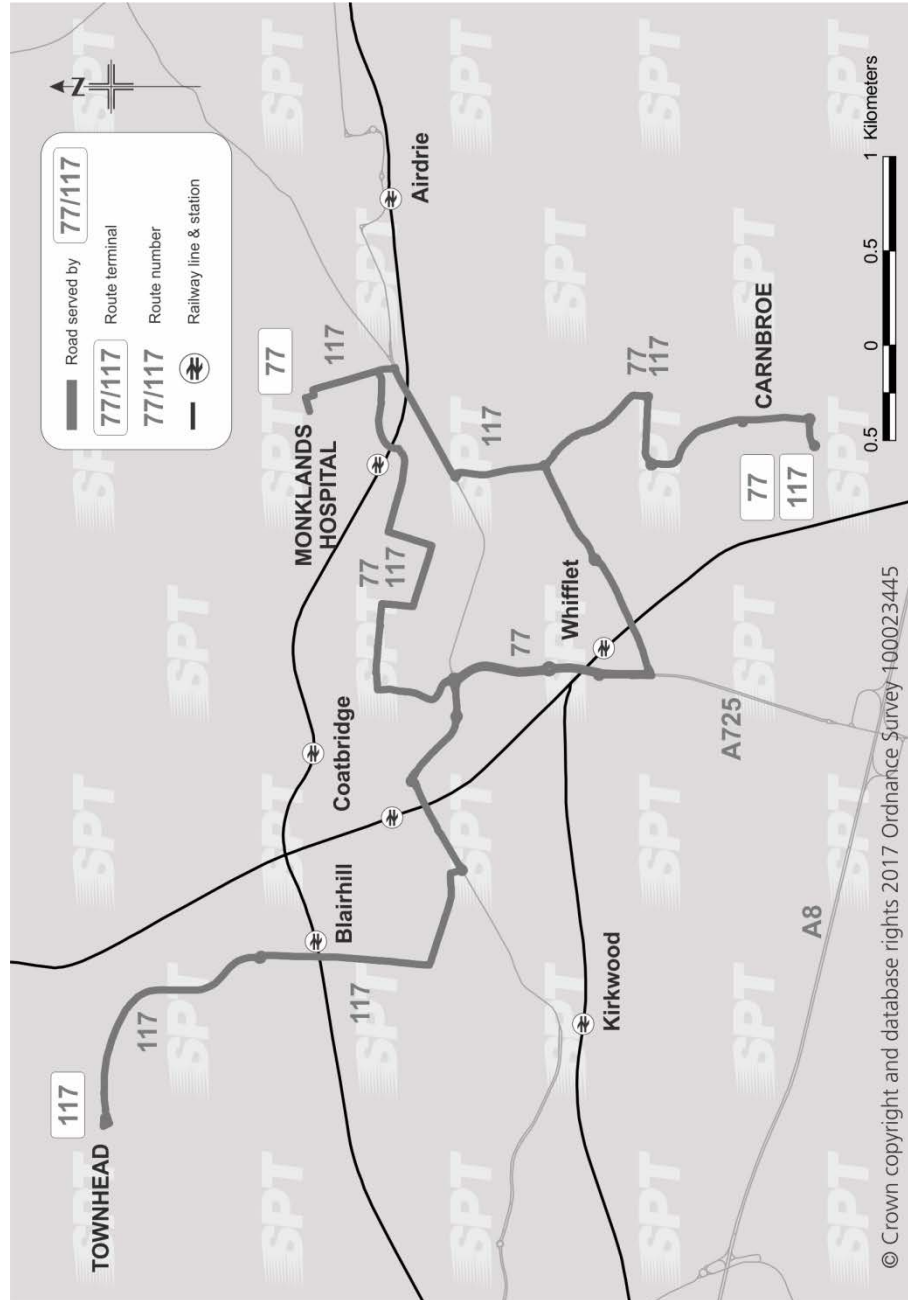

Fare table service 77,117

Adult single fares £	
Service 117	
Carnbroe	1.70
1.10 Sikeside	1.70
1.35 0.90 Calder Street	1.70
1.70 1.10 0.90 Coatyke Fountain	1.70
1.95 1.35 1.35 1.10 Monklands Hospital	1.70
1.95 1.95 1.70 1.35 1.10 Quarry Street	1.70
2.00 1.95 1.95 1.70 1.35 1.10 Park Street	1.70
2.15 2.00 2.00 1.95 1.70 1.10 Fountain	1.70
2.15 2.00 2.00 1.95 1.70 1.35 0.90 Merrystone	1.70
2.20 2.15 2.15 2.00 2.00 1.95 1.70 1.10 1.10 Albany Street	1.70
2.20 2.15 2.15 2.00 2.00 1.95 1.95 1.35 1.10 0.90 Blairhill Station	1.70
2.50 2.20 2.15 2.00 2.00 1.95 1.70 1.35 1.10 0.90 Deveron Street	1.70
2.50 2.20 2.20 2.15 2.00 2.00 1.95 1.70 1.35 1.10 Townhead Terminus	1.70
2.15 2.15 2.00 1.95 1.95 1.35 1.10 Monklands Hospital	1.70

Child Single Fares (from 5th to 16th birthday)	
Child Single Fares are charged at a flat rate of £0.60	

Service 77	
Carnbroe	1.70
1.10 Sikeside	1.70
1.35 0.90 Kelvin Street	1.70
1.70 1.35 1.10 Whifflet	1.70
1.95 1.35 0.90 Miller Street	1.70
1.95 1.95 1.70 1.10 1.10 Fountain	1.70
2.00 2.00 1.95 1.70 1.70 1.10 Park Street	1.70
2.15 2.00 2.00 1.95 1.95 1.70 1.10 Quarry Street	1.70
2.15 2.15 2.00 1.95 1.95 1.35 1.10 Monklands Hospital	1.70

FARES ARE CORRECT AT APRIL 2018 - MAY BE SUBJECT TO CHANGE

Whilst every effort will be made to adhere to the scheduled times, the Partnership disclaims any liability in respect of loss or inconvenience arising from any failure to operate journeys as published, changes in timings or printing errors.

Bus Timetable
From 9 April 2018

77
Monklands
Hospital
Coatbridge
Carnbroe

117
Townhead
Carnbroe

For more information visit spt.co.uk

Alternatively, for all public transport enquiries, call:

This service is operated by McNair's Coaches Ltd on behalf of Strathclyde Partnership for Transport. If you have any comments or suggestions about the service(s) provided please contact:

SPT Bus Operations 131 St. Vincent St Glasgow G2 5JF	McNair's Coaches Ltd. 30 Northburn Road Coatbridge ML5 2HY
t 0345 271 2405 0141 333 3690 e bus@spt.co.uk	t 01236 44 11 88 e bus@spt.co.uk

Please note – Calls to 0845 271 2405 will be charged at 2p per min (inc. VAT) plus your Telecoms Providers Access Charge

This service is operated by McNair's Coaches Ltd. on behalf of SPT.