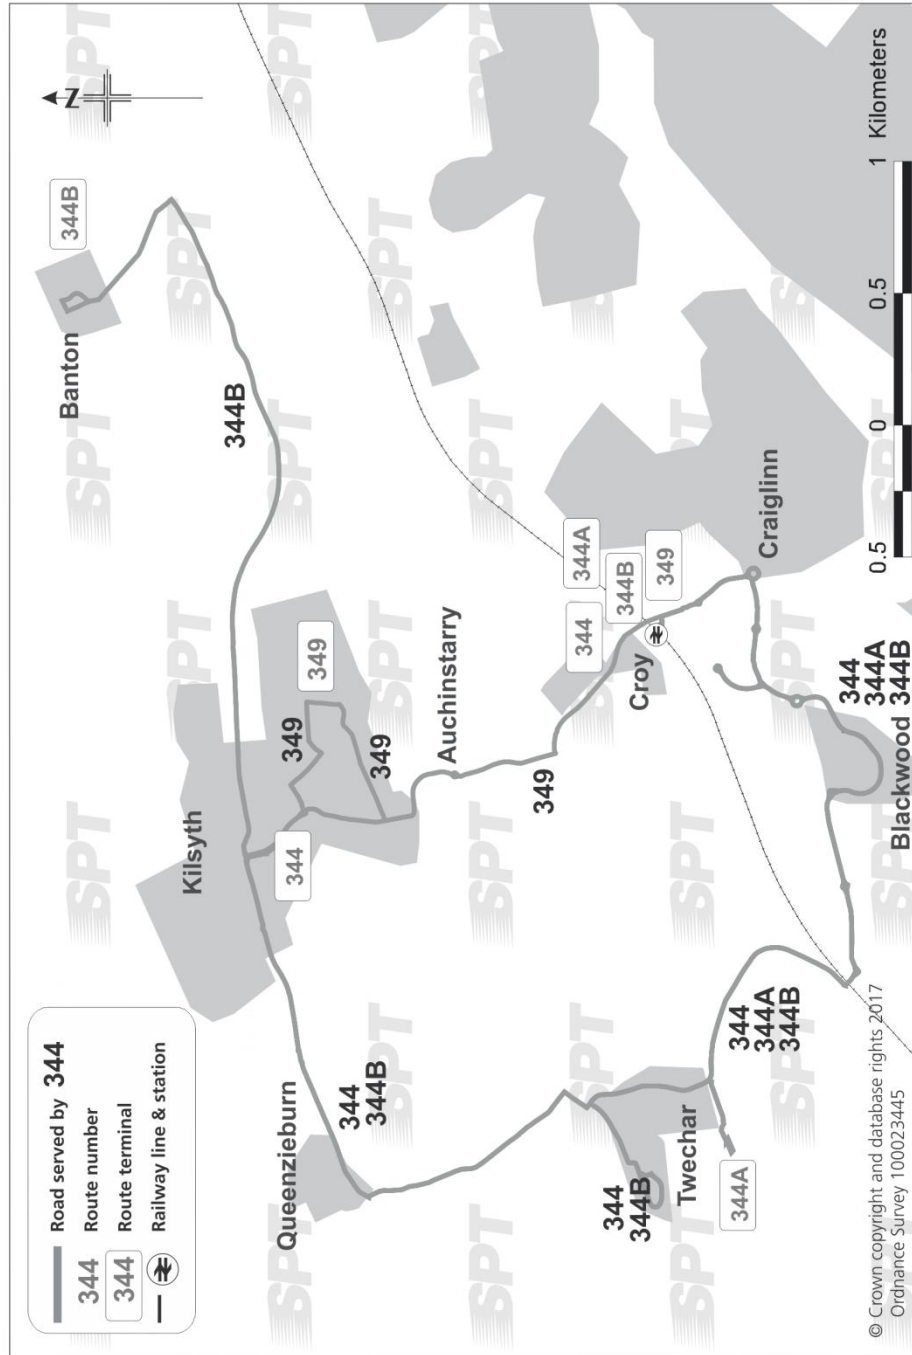

Fare table service	
Adult single fares £	
Service 344/344A/B	Service 349
Croy Station	Croy Station
1.10 Smithstone	0.90 Croy Taggart's Shop
1.35 1.10 Blackwood Scheme	1.95 1.70 Haughton Avenue
1.70 1.70 1.10 Hunthill	
1.95 1.70 1.35 0.90 Drumgrew Bridge	
2.00 1.95 1.95 1.35 1.10 Twechar	
2.15 2.00 1.95 1.70 1.10 Twechar at Ind Est	
2.50 2.50 2.20 2.15 2.15 2.00 1.95 Queenzieburn	
2.85 2.85 2.50 2.20 2.20 2.15 2.00 1.10 Kilsyth Glasgow Rd @Lairds Hill	
2.95 2.85 2.50 2.50 2.20 2.15 2.00 1.35 0.90 Kilsyth Park Foot	
3.15 3.15 3.10 3.10 2.95 2.85 2.50 2.15 2.00 2.00 Banton	

FARES ARE CORRECT AT JANUARY 2019 - MAY BE SUBJECT TO CHANGE

Child Single Fares
(from 5th to 16th birthday)
Children under school age travel free
Childs single fares at half the adult single fare rounded up to the next 5 pence

Bus Timetable
From 15 December 2019

344
344A
344B

Croy Station
Blackwood
Twechar
Kilsyth
Banton

349
Croy Station
Kilsyth

Whilst every effort will be made to adhere to the scheduled times, the Partnership disclaims any liability in respect of loss or inconvenience arising from any failure to operate journeys as published, changes in timings or printing errors.

For more information visit spt.co.uk

Alternatively, for all public transport enquiries, call:

This service is operated by Stuarts Coaches Ltd on behalf of Strathclyde Partnership for Transport. If you have any comments or suggestions about the service(s) provided please contact:

SPT Bus Operations 131 St. Vincent St Glasgow G2 5JF	Stuarts Coaches Ltd Castlehill Garage Airdrie Road Carluke ML8 5EP
t 0345 271 2405 0141 333 3690 e bus@spt.co.uk	t 01555 773 533 e bus@spt.co.uk

Please note – Calls to 0845 271 2405 will be charged at 2p per min (inc. VAT) plus your Telecoms Providers Access Charge

This service is operated by Stuarts Coaches Ltd on behalf of SPT.