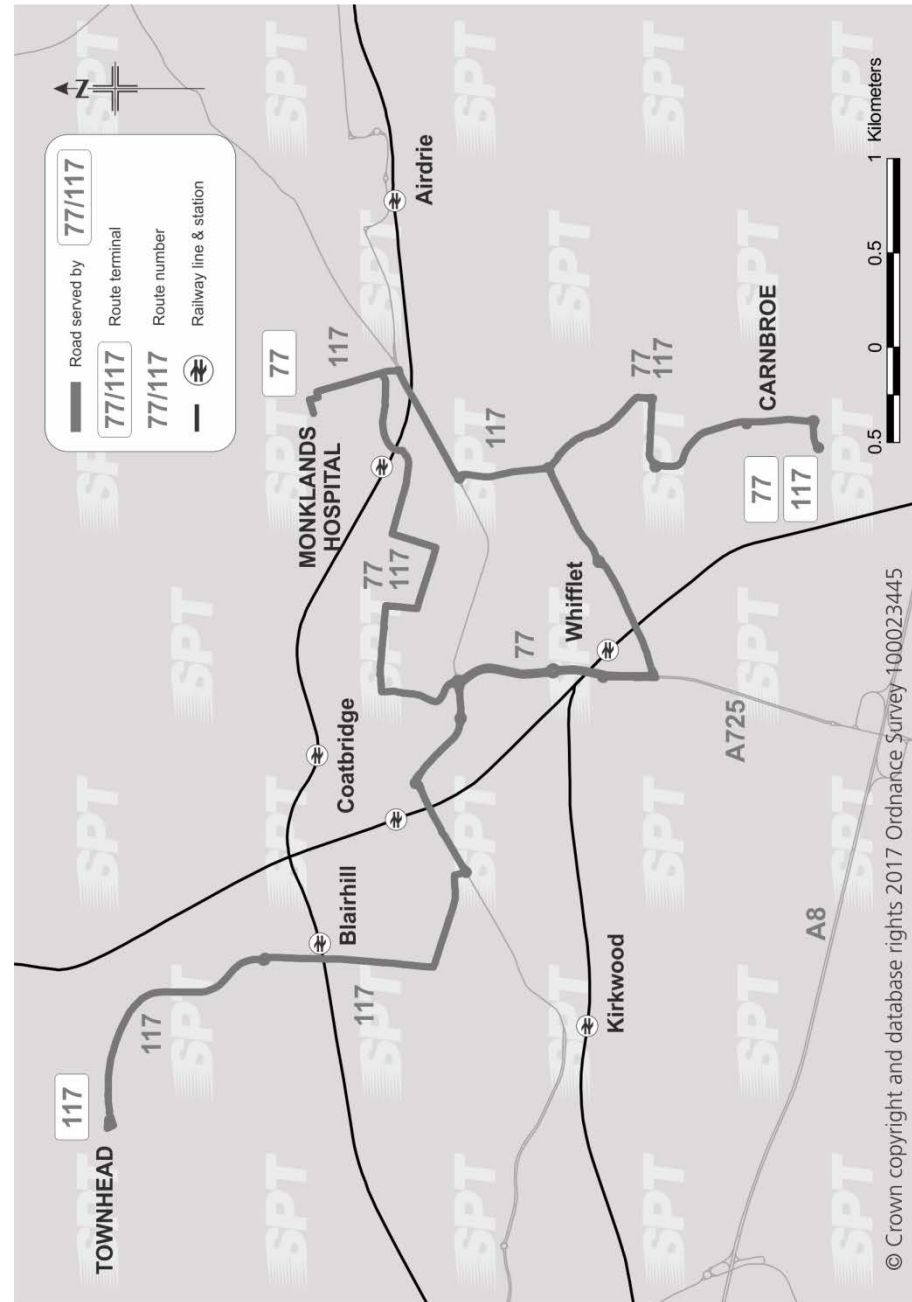

Fare table service 77,117

Adult single fares £	Child Single Fares (from 5th to 16th birthday)
Service 117	
Carnbroe	Children under school age travel free
0.85 Sikeside	Childs single 60p flat fare
1.05 0.85 Calder Street	
1.30 1.05 0.85 Coadyke Fountain	
1.65 1.30 1.05 1.05 Monklands Hospital	
1.90 1.65 1.30 1.05 Quarry Street	
1.90 1.90 1.90 1.65 1.30 0.85 Park Street	
1.90 1.90 1.95 1.90 1.65 1.30 1.05 Fountain	
2.10 1.90 1.95 1.90 1.65 1.30 0.85 Merrystone	
2.10 2.10 1.95 1.90 1.90 1.65 1.05 0.85 Albany Street	
2.10 2.10 2.10 1.95 1.90 1.30 1.05 0.85 Blairhill Station	
2.15 2.10 2.10 2.10 1.95 1.90 1.65 1.30 1.05 0.85 Deveron Street	
2.40 2.15 2.15 2.10 2.10 1.95 1.90 1.65 1.30 1.05 Townhead Terminus	
1.95 1.95 1.95 1.90 1.90 1.65 1.05 1.20 Monklands Hospital	

Service 77

Carnbroe

0.85 Sikeside

1.05 0.85 Kelvin Street

1.65 1.30 1.05 Whifflet

1.65 1.30 1.05 0.85 Miller Street

1.90 1.90 1.65 1.05 1.05 Fountain

1.95 1.95 1.90 1.65 1.05 Park Street

1.95 1.95 1.95 1.90 1.30 0.85 Quarry Street

1.95 1.95 1.95 1.90 1.90 1.65 1.05 1.20 Monklands Hospital

FARES ARE CORRECT AT JULY 2017 - MAY BE SUBJECT TO CHANGE

Whilst every effort will be made to adhere to the scheduled times, the Partnership disclaims any liability in respect of loss or inconvenience arising from any failure to operate journeys as published, changes in timings or printing errors.

Bus Timetable
From 16 July 2017

77
Monklands
Hospital
Coatbridge
Carnbroe

117
Townhead
Carnbroe

For more information visit spt.co.uk or any SPT travel centre located at Buchanan and East Kilbride bus stations.

Alternatively, for all public transport enquiries, call:

This service is operated by J J Travel Ltd on behalf of Strathclyde Partnership for Transport. If you have any comments or suggestions about the service(s) provided please contact:

SPT Bus Operations 131 St. Vincent St Glasgow G2 5JF	J J Travel 30 Northburn Road Coatbridge ML5 2HY
t 0345 271 2405 0141 333 3690 e bus@spt.co.uk	t 01236 44 11 88 e bus@spt.co.uk

Please note – Calls to 0845 271 2405 will be charged at 2p per min (inc. VAT) plus your Telecoms Providers Access Charge

This service is operated by J J Travel Ltd on behalf of SPT.