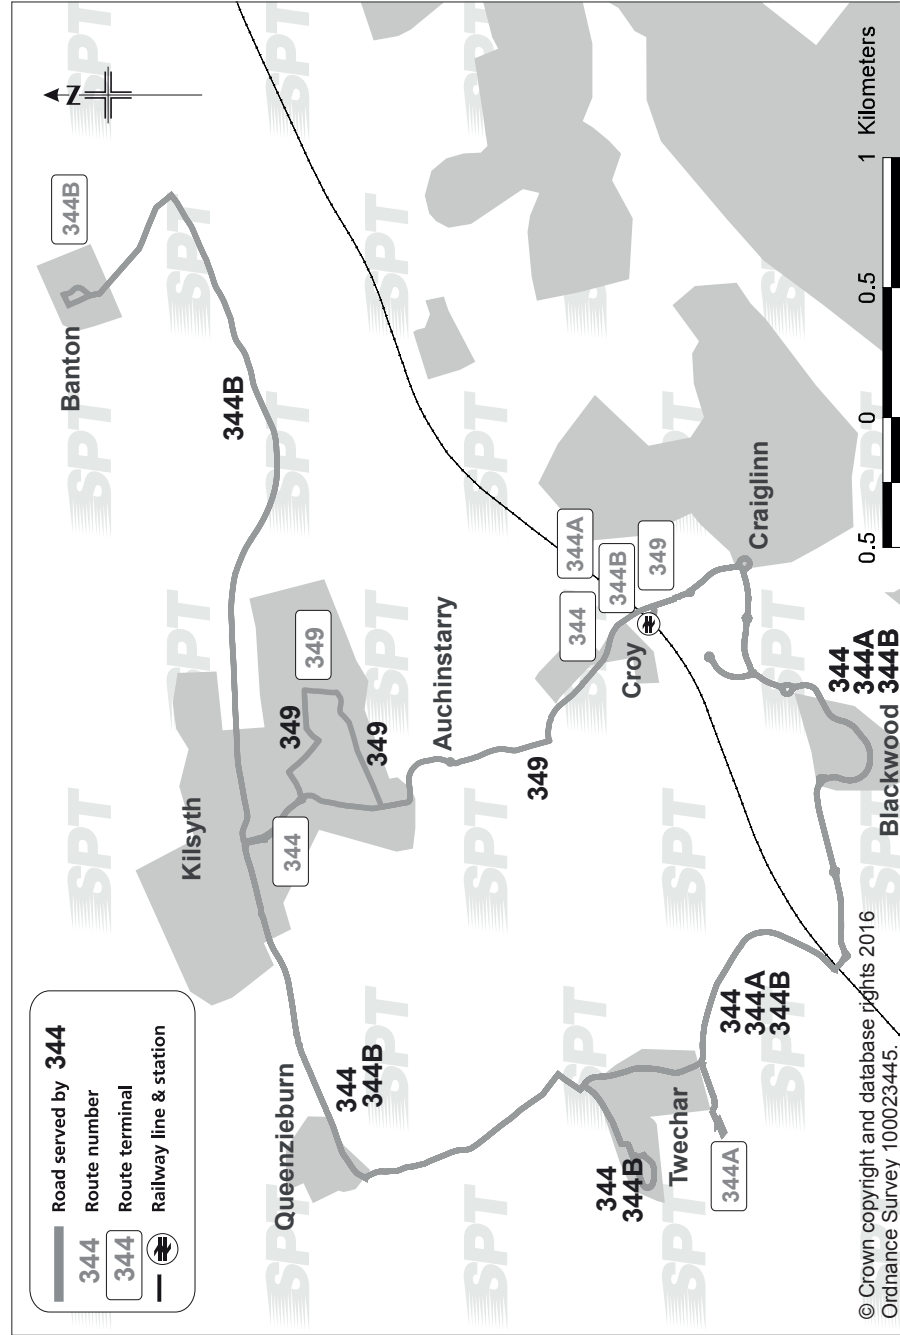

| | |
|--|---------------------------|
| Fare table service 344/344A/344B/349 | |
| Adult single fares £ | |
| Service 344/344A/344B | Service 349 |
| Croy Stn | Croy Stn |
| 1.00 Blackwood Roundabout | 0.85 Croy Taggart's Shops |
| 1.35 1.00 Blackwood West Roundabout | 1.35 0.95 Haughton Ave |
| 1.65 1.35 1.00 Drumgrew Bridge | |
| 1.90 1.65 1.30 1.00 Twechar | |
| 2.15 1.90 1.65 1.30 1.00 Queenzieburn | |
| 2.40 2.15 1.90 1.30 1.00 Kilsyth Glasgow Rd @ Lairds Hill | |
| 2.75 2.40 2.10 2.10 1.65 1.30 1.00 Airdrie Road | |
| 3.05 2.75 2.40 2.15 2.10 1.90 1.65 1.30 Banton | |
| FARES ARE CORRECT AT JANUARY 2017 - MAY BE SUBJECT TO CHANGE | |

Child Single Fares
(from 5th to 16th birthday)
Children under school age travel free
Childs single fares at half the adult single fare rounded up to the next 5 pence

Whilst every effort will be made to adhere to the scheduled times, the Partnership disclaims any liability in respect of loss or inconvenience arising from any failure to operate journeys as published, changes in timings or printing errors.

Bus Timetable
From 8 January 2017

- 344**
- 344A**
- 344B**
- Croy Station
- Blackwood
- Twechar
- Queenzieburn
- Kilsyth
- Banton
- 349**
- Croy Station
- Kilsyth

For more information visit spt.co.uk or any SPT travel centre: Buchanan Bus Station, East Kilbride Bus Station, Greenock and Hamilton Bus Station.

Route Service 349: From **Croy Station** via B802, Constarry Road, B802, Manse Road, Mid Barwood Road, St Mirren's Road, Haughton Avenue, Register Road, Low Craigends, UP Road, Howe Road, B802, Constarry Road, B802 to **Croy Station**.