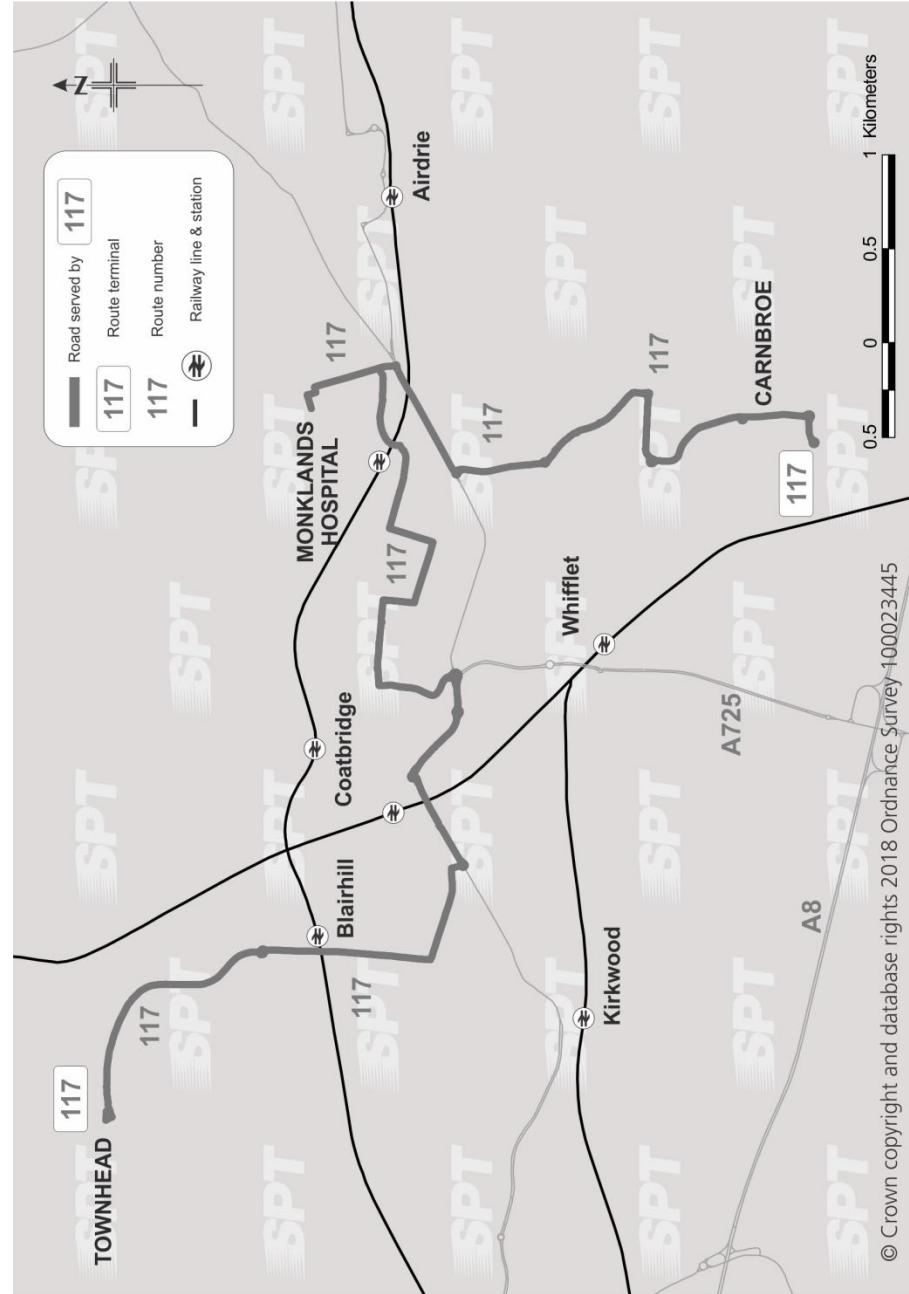

Fare table service 117	
Adult single fares £	Child Single Fares (from 5th to 16th birthday)
Carnbroe	Children under school age travel free
1.10 Sikeside	Childs single fares at half the adult single fare rounded up to the next 5 pence
1.35 0.90 Calder Street	
1.70 1.10 0.90 Coatdyke Fountain	
1.95 1.35 1.35 1.10 Monklands Hospital	
1.95 1.95 1.70 1.35 1.10 Quarry Street	
2.00 1.95 1.95 1.70 1.35 1.10 Park Street	
2.15 2.00 2.00 1.95 1.70 1.10 Fountain	
2.15 2.00 2.00 1.95 1.70 1.35 0.90 Merrystone	
2.20 2.15 2.15 2.00 2.00 1.95 1.70 1.10 Albany Street	
2.20 2.15 2.15 2.00 2.00 1.95 1.35 1.10 Blairhill Station	
2.50 2.20 2.15 2.15 2.00 1.95 1.70 1.35 1.10 Deveron Street	
2.50 2.20 2.20 2.20 2.15 2.00 1.95 1.70 1.35 1.10 Townhead	

FARES ARE CORRECT AT TIME OF PRODUCTION – MAY BE SUBJECT TO CHANGE

Whilst every effort will be made to adhere to the scheduled times, the Partnership disclaims any liability in respect of loss or inconvenience arising from any failure to operate journeys as published, changes in timings or printing errors.

Bus Timetable
From 14 July 2019

117

Townhead Coatbridge Monklands Hospital Carnbroe

For more information visit spt.co.uk or alternatively, for all public transport enquiries, call:

If you have any comments or suggestions about the service(s) provided please contact:

This service is operated by McNair's Coaches on behalf of SPT.

SPT
Bus Operations
131 St. Vincent St
Glasgow G2 5JF
t 0345 271 2405
0141 333 3690
e bus@spt.co.uk

McNair's Coaches Ltd
30, Northburn Road
Coatbridge
ML5 2HY

t 01236 441188