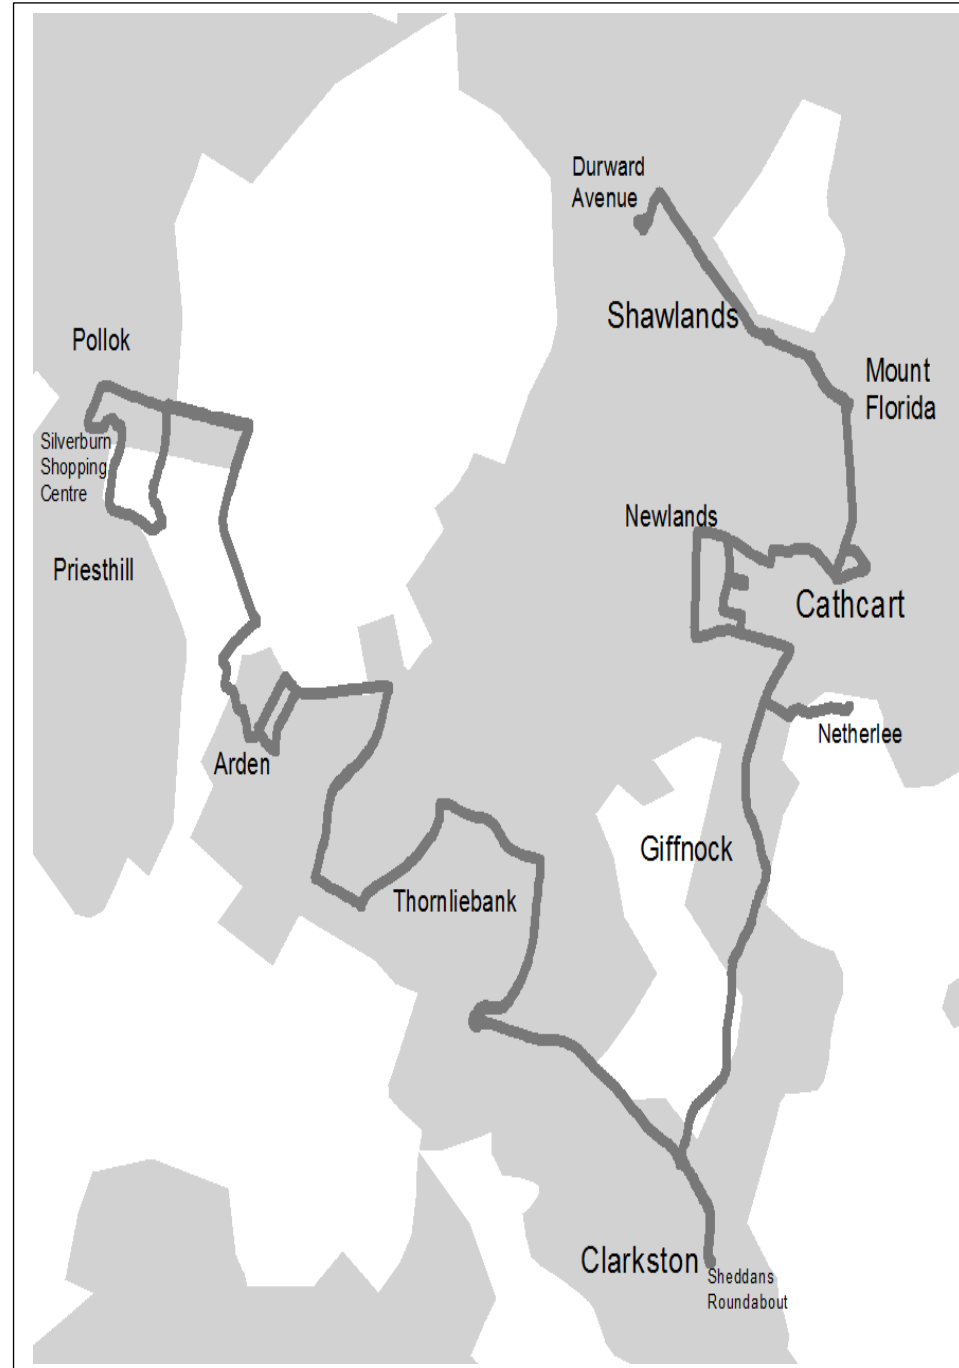

Fare table service 374	
Adult single fares £	Child Single Fares (from 5th to 16th birthday)
Dinmont Road	Children under school age travel free
0.90 Shawlands Cross	Childs single fares at half the adult fare rounded up to the next 5 pence
1.35 1.10 Langside College	
1.70 1.35 1.10 Old Castle Road	
1.95 1.70 1.35 0.90 Weir Pumps	
1.95 1.95 1.70 1.10 1.10 Ashmore Road	
2.00 1.95 1.70 1.35 1.10 0.90 Merrylee Road	
2.15 2.15 2.00 1.95 1.70 1.35 Sainsbury's Muirend	
2.15 2.15 2.00 1.95 1.95 1.70 0.90 Linn Park	
2.50 2.20 2.15 2.15 2.00 2.00 1.70 1.35 Shedden Roundabout	
2.85 2.85 2.50 2.20 2.15 2.15 2.00 1.95 1.35 Eastwood Toll	
2.95 2.95 2.85 2.50 2.20 2.15 2.00 1.95 0.90 Orchard Park	
3.10 2.95 2.95 2.85 2.50 2.50 2.15 2.00 1.35 0.90 Woodfarm Road	
3.15 3.10 2.95 2.85 2.85 2.50 2.20 1.70 1.35 1.10 Thornliebank	
3.15 3.15 3.10 2.95 2.85 2.85 2.50 2.20 2.15 1.95 1.70 1.35 0.90 Boydstone Road	
3.15 3.15 3.15 3.10 2.95 2.95 2.50 2.20 2.00 1.95 1.95 1.35 1.10 Kennishead Road	
3.30 3.30 3.15 3.15 3.15 3.15 3.15 3.15 2.95 2.50 2.20 2.15 2.00 1.95 1.35 Silverburn	

FARES ARE CORRECT AT TIME OF PRODUCTION - MAY BE SUBJECT TO CHANGE

Whilst every effort will be made to adhere to the scheduled times, the Partnership disclaims any liability in respect of loss or inconvenience arising from any failure to operate journeys as published, changes in timings or printing errors.

Bus Timetable
From 16 July 2018

374

Shawlands Clarkston Silverburn

For more information visit spt.co.uk or alternatively, for all public transport enquiries, call:

If you have any comments or suggestions about the service(s) provided please contact:

This service is operated by McGill's Buses on Behalf of SPT

SPT
Bus Operations
131 St Vincent St
Glasgow
G2 5JF

McGill's Buses
99 Earnhill Road
Larkfield Ind. Est.
Greenock
PA16 0EQ

t 0345 271 2405
0141 333 3690
e bus@spt.co.uk

t 08000 515 651