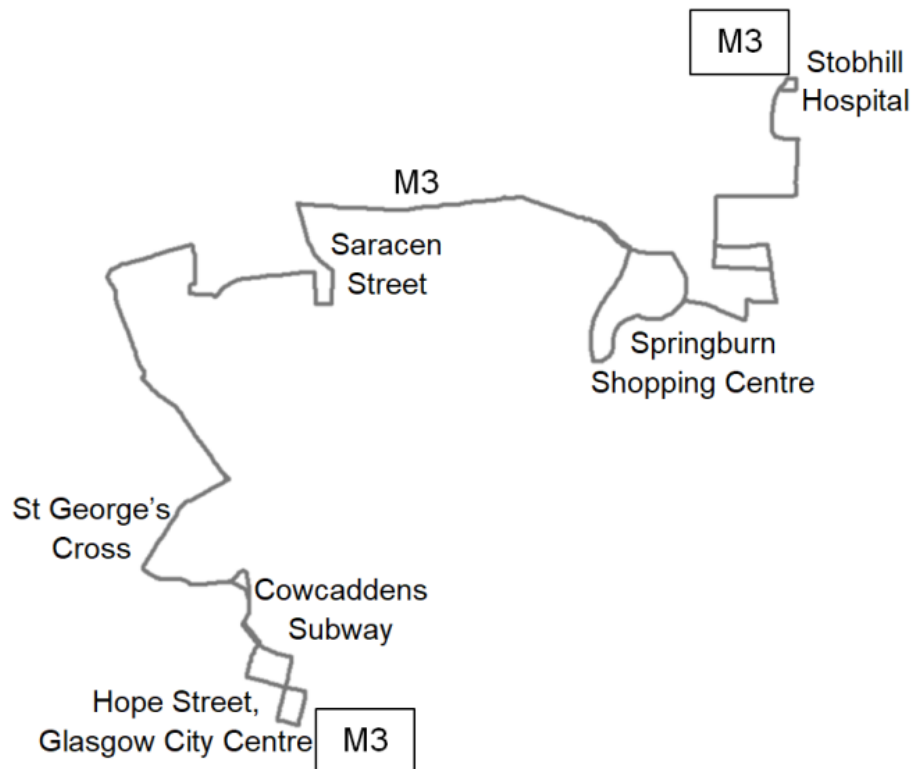

Bus Timetable
From 12 July 2020

M3

Stobhill Hospital Hope Street, Glasgow

For more information visit spt.co.uk or alternatively, for all public transport enquiries, call:

If you have any comments or suggestions about the service(s) provided please contact:

t 01389 754 321

Route Service M3: From **New Stobhill Hospital** via Stobhill Hospital Access Road, Balornock Road, Broomfield Road, Syriam Street, Campsie Street, Boghead Road, Broomknowes Road, Edgefauld Road, Wellfield Street, Atlas Road, Hawthorn Street, Balmore Road, Saracen Street, Allander Street, Ardoch Street, Bardowie Street, Ellesmere Street, Wester Common Road, Wester Common Drive, Panmure Street, Firhill Road, Garscube Road, St Georges Road, Phoenix Road, Garscube Road, Cowcaddens Road, Cambridge Street, Renfrew Street, Renfield Street, Bath Street to **Glasgow, Hope Street**.

Return from **Glasgow, Hope Street** via Cowcaddens Road, Garscube Road, Phoenix Road, St George's Road, Garscube Road, Firhill Road, Panmure Street, Wester Common Drive, Wester Common Road, Ellesmere Street, Bardowie Street, Ardoch Street, Allander Street, Saracen Street, Balmore Road, Hawthorn Street, Springburn Expressway, Atlas Road, Wellfield Street, Edgefauld Road, Broomknowes Road, Boghead Road, Balgraybank Street, Syriam Street, Broomfield Road, Balornock Road, Stobhill Hospital Access Road to **New Stobhill Hospital**.

Monday to Saturday

Stobhill Hospital	1920	2020
Springburn Shopping Centre	1929	2029
Saracen Street	1938	2038
St George's Cross	1949	2049
Cowcaddens Subway	1952	2052
Glasgow, Hope Street	1958	2058

The 24 hour clock is used throughout this guide to avoid confusion between am and pm times.