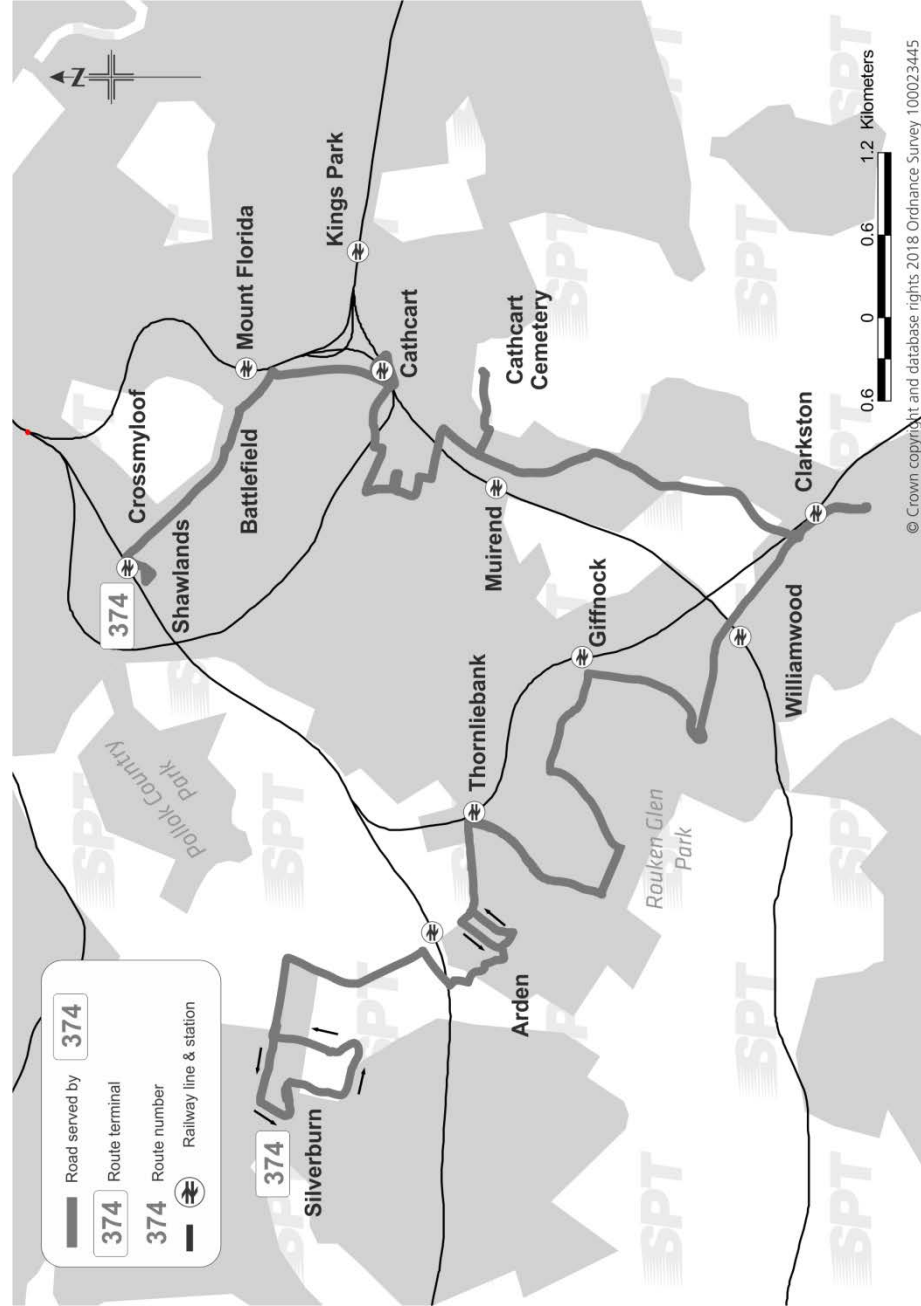

SPT Bus Operations 131 St. Vincent St Glasgow G2 5JF	Glasgow Citybus Benmhor Saddell Street Campbeltown PA28 6DN
t 0345 271 2405 0141 333 3690 e bus@spt.co.uk	t 0141 954 2255 e bus@spt.co.uk

Please note – Calls to 0845 271 2405 will be charged at 2p per min (inc. VAT) plus your Telecoms Providers Access Charge

Fare table service 374

Child Single Fares (from 5th to 16th birthday)	
Children under school age travel	Childs single fares at half the adult fare rounded up to the next 5 pence
Adult single fares £	
Silverburn	
1.00 Kennishead Place	
1.30 1.00 Boydstone Road	
1.30 1.30 1.00 Thomliebank	
1.60 1.30 1.00 Woodfarm Road	
1.60 1.60 1.30 1.00 Orchard Park	
1.60 1.60 1.60 1.30 1.00 Eastwood Toll	
2.00 1.60 1.60 1.60 1.30 1.00 Shedden Rndbt	
2.00 2.00 1.60 1.60 1.60 1.30 1.00 Linn Park	
2.00 2.00 2.00 1.60 1.60 1.30 1.00 Sainsbury's Muirend	
2.00 2.00 2.00 1.60 1.60 1.30 1.00 Merrylee Road	
2.40 2.00 2.00 2.00 1.60 1.60 1.30 1.00 Ashmore Road	
2.40 2.40 2.00 2.00 2.00 1.60 1.60 1.30 1.00 Weir Pumps	
2.40 2.40 2.00 2.00 2.00 1.60 1.60 1.30 1.00 Old Castle Road	
2.40 2.40 2.40 2.00 2.00 2.00 1.60 1.60 1.30 1.00 Langside College	
2.40 2.40 2.40 2.40 2.00 2.00 1.60 1.60 1.30 1.00 Shawlands Cross	
2.80 2.40 2.40 2.40 2.40 2.00 2.00 1.60 1.60 1.30 1.00 Dinmont Road	

FARES ARE CORRECT AT NOVEMBER 2015 - MAY BE SUBJECT TO CHANGE