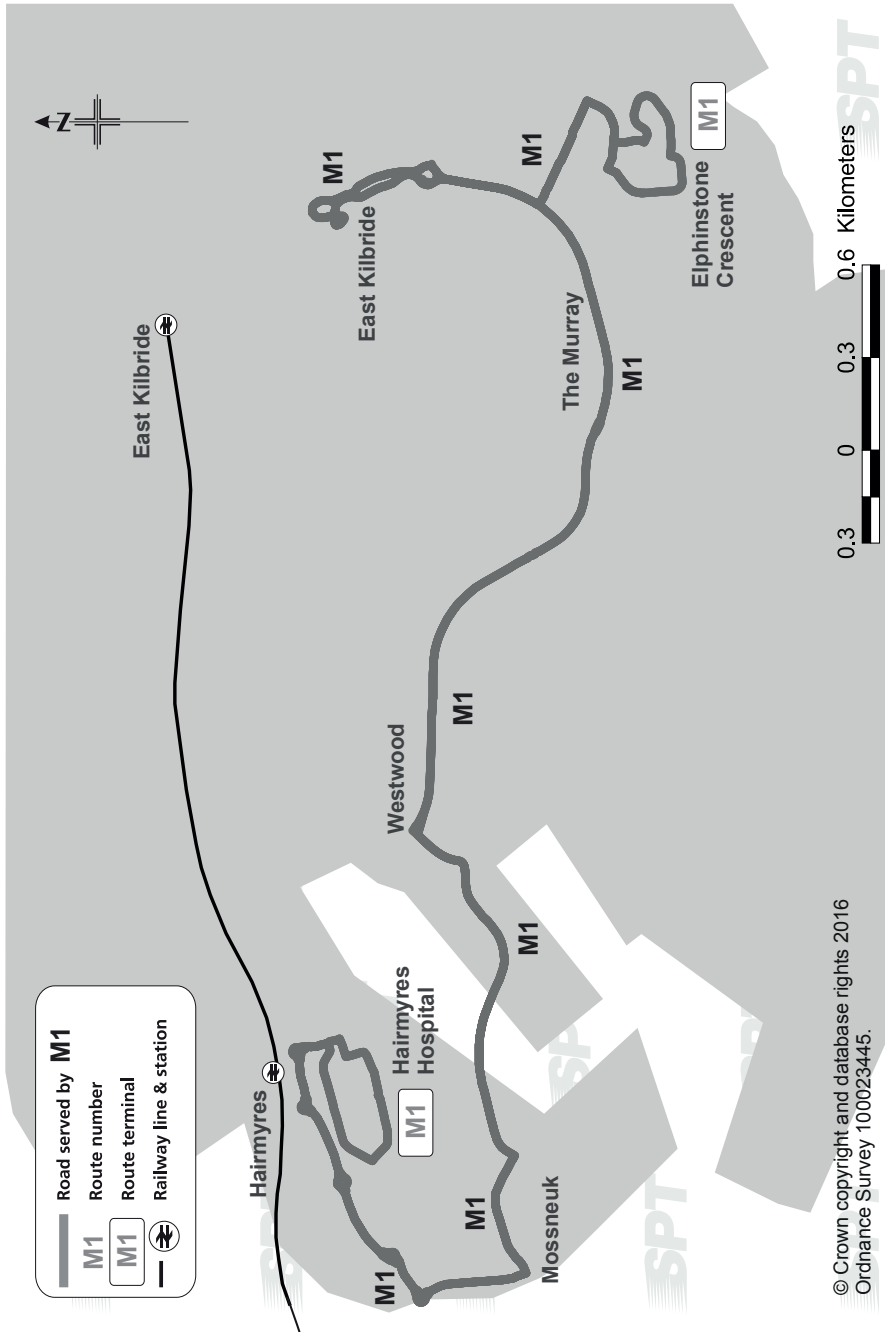

Bus Timetable
From 13 July 2014

M1

East Kilbride Mossneuk Hairmyres Hospital

This service is operated by First Glasgow on behalf of Strathclyde Partnership for Transport. If you have any comments or suggestions about the service(s) provided please contact:

This service is operated by First Glasgow on behalf of SPT.

Route Service M1: From **Elphinstone Crescent** via Wardlaw Crescent, Elphinstone Crescent, Kelvin Drive, Kelvin Road, The Murray Road, The Murray Roundabout, Churchill Avenue, The Centre Roundabout, East Kilbride Bus Station, The Centre Roundabout, Churchill Avenue, The Murray Roundabout, The Murray Road, Westwood Road, Westwoodhill, Mossneuk Road, Mossneuk Avenue, Greenhills Road, Eaglesham Road, Strathtay Avenue, Hairmyres Drive to **Hairmyres Hospital**.

Return from **Hairmyres Hospital** Strathtay Avenue, Eaglesham Road, Greenhills Road, Mossneuk Avenue, Mossneuk Road, Westwoodhill, Westwood Road, The Murray Road, The Murray Roundabout, Churchill Avenue, The Centre Roundabout, East Kilbride Bus Station, The Centre Roundabout, Churchill Avenue, The Murray Roundabout, The Murray Road, Kelvin Rd, Kelvin Drive to **Elphinstone Crescent**.