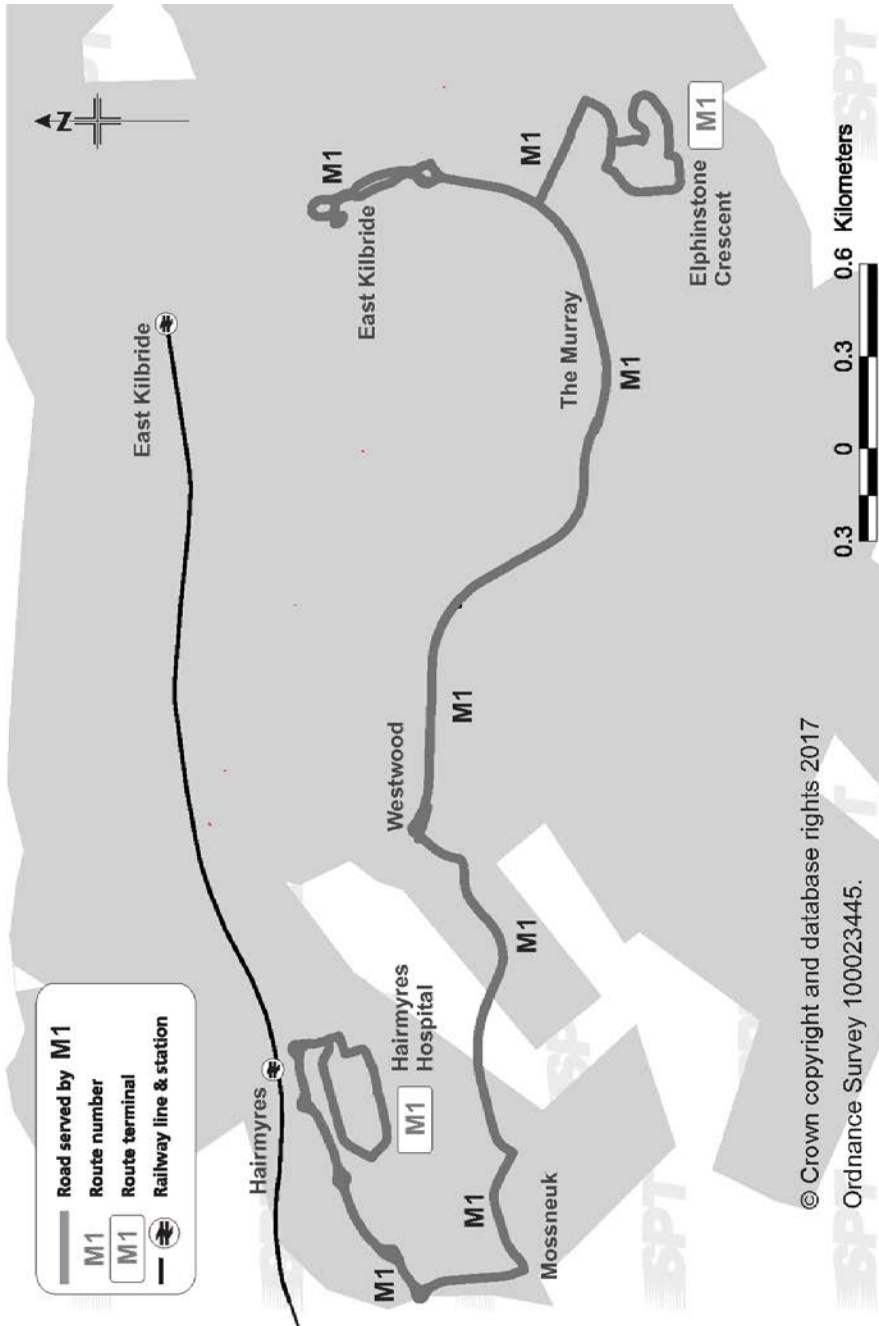

Whilst every effort will be made to adhere to the scheduled times, the Partnership disclaims any liability in respect of loss or inconvenience arising from any failure to operate journeys as published, changes in timings or printing errors.

Bus Timetable
From 16 July 2017

M1

East Kilbride
Mossneuk
Hairmyres
Hospital

For more information visit spt.co.uk or any SPT travel centre located at Buchanan or East Kilbride bus stations.

Alternatively, for all public transport enquiries, call:

This service is operated by First Glasgow on behalf of Strathclyde Partnership for Transport. If you have any comments or suggestions about the service(s) provided please contact:

SPT
Bus Operations
131 St. Vincent St
Glasgow G2 5JF

First Glasgow
Caledonia Depot
100 Cathcart Road
Glasgow G42 7AD

t 0345 271 2405
0141 333 3690
e bus@spt.co.uk

t 0141 420 7600
e bus@spt.co.uk

Please note – Calls to 0845 271 2405 will be charged at 2p per min (inc. VAT) plus your Telecoms Providers Access Charge

This service is operated by First Glasgow on behalf of SPT.