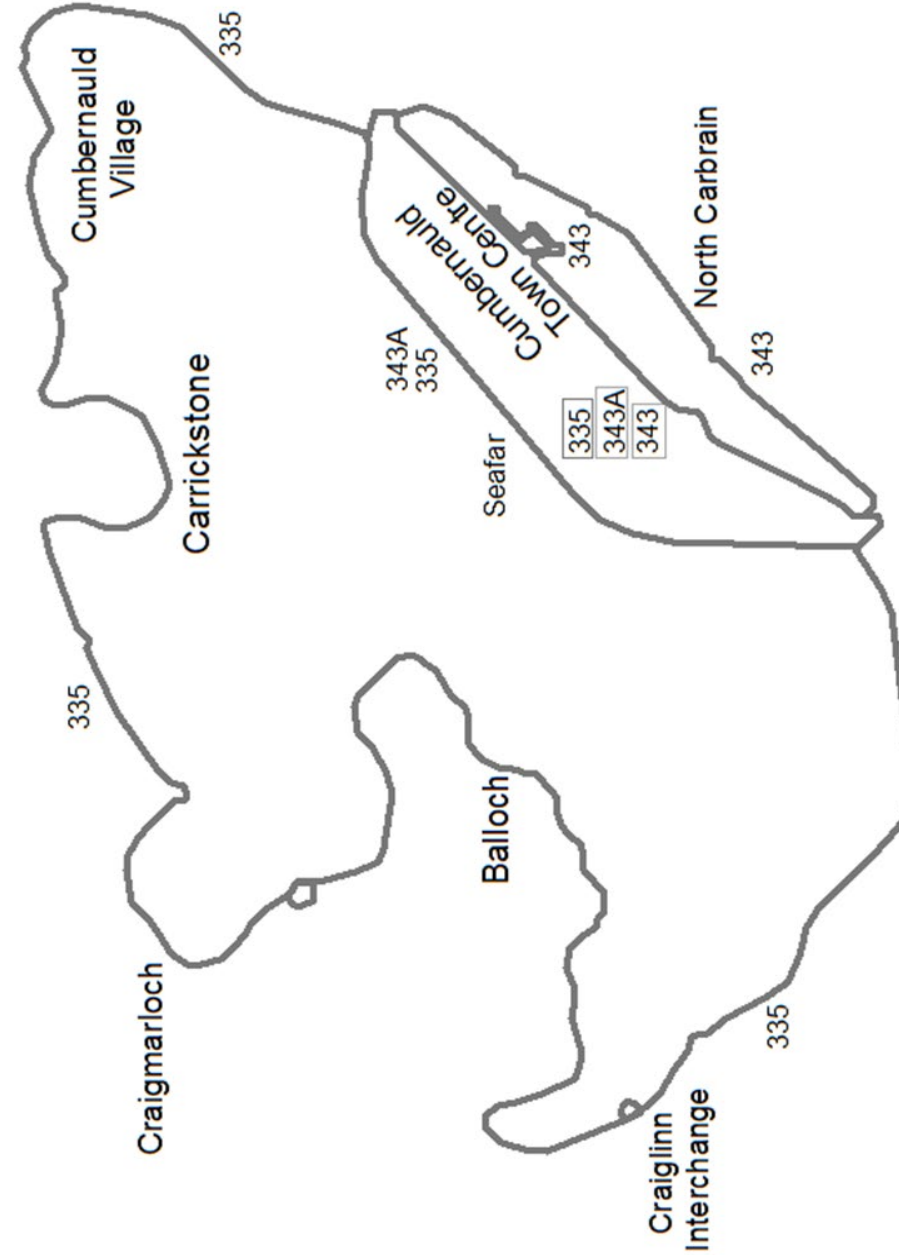

† 01236 732152

Fare table service 343/343A	
Adult single fares £	Child Single Fares (from 5th to 16th birthday)
Service 343	Children under school age travel free
Town Centre	Childs single fares at half the adult single fare rounded up to the next 5 pence
1.20 North Carbrain	
1.60 1.30 Asda	
1.90 1.60 1.00 Town Centre	
Service 343A	
Town Centre	
1.60 Seafar	
1.90 1.60 Town Centre	

FARES ARE CORRECT AT JULY 2018 - MAY BE SUBJECT TO CHANGE

Route Service 343: From **Cumbernauld Central Way**, via A8011, Seafar Roundabout, North Carbrain Road, Braehead Roundabout, A8011, Yule Way, Access Road to Asda Turning Circle, Access Road from Asda Turning Circle, Yule Way, to **Central Way, Cumbernauld**.

Monday to Friday

Service	343	343	343	343	343	343	343	343	343	343
Cumbernauld, Town Centre (South)	0955	1025	1055	1125	1155	1225	1255	1325	1355	1425
North Carbrain Road, Cumbernauld College	1000	1030	1100	1130	1200	1230	1300	1330	1400	1430
Asda, Turning Circle	1005	1035	1105	1135	1205	1235	1305	1335	1405	1435
Cumbernauld, Town Centre (South)	1008	1038	1108	1138	1208	1238	1308	1338	1408	1438

Saturday

Service	343A	343A		343A		343A	343A	343A	343A
Cumbernauld, Town Centre (South)	0945	1045	1245	1445	1545	1645	1745
Seafar Road	0951	1051	1251	1451	1551	1651	1751
Cumbernauld, Town Centre (South)	0957	1057	1257	1457	1557	1657	1757