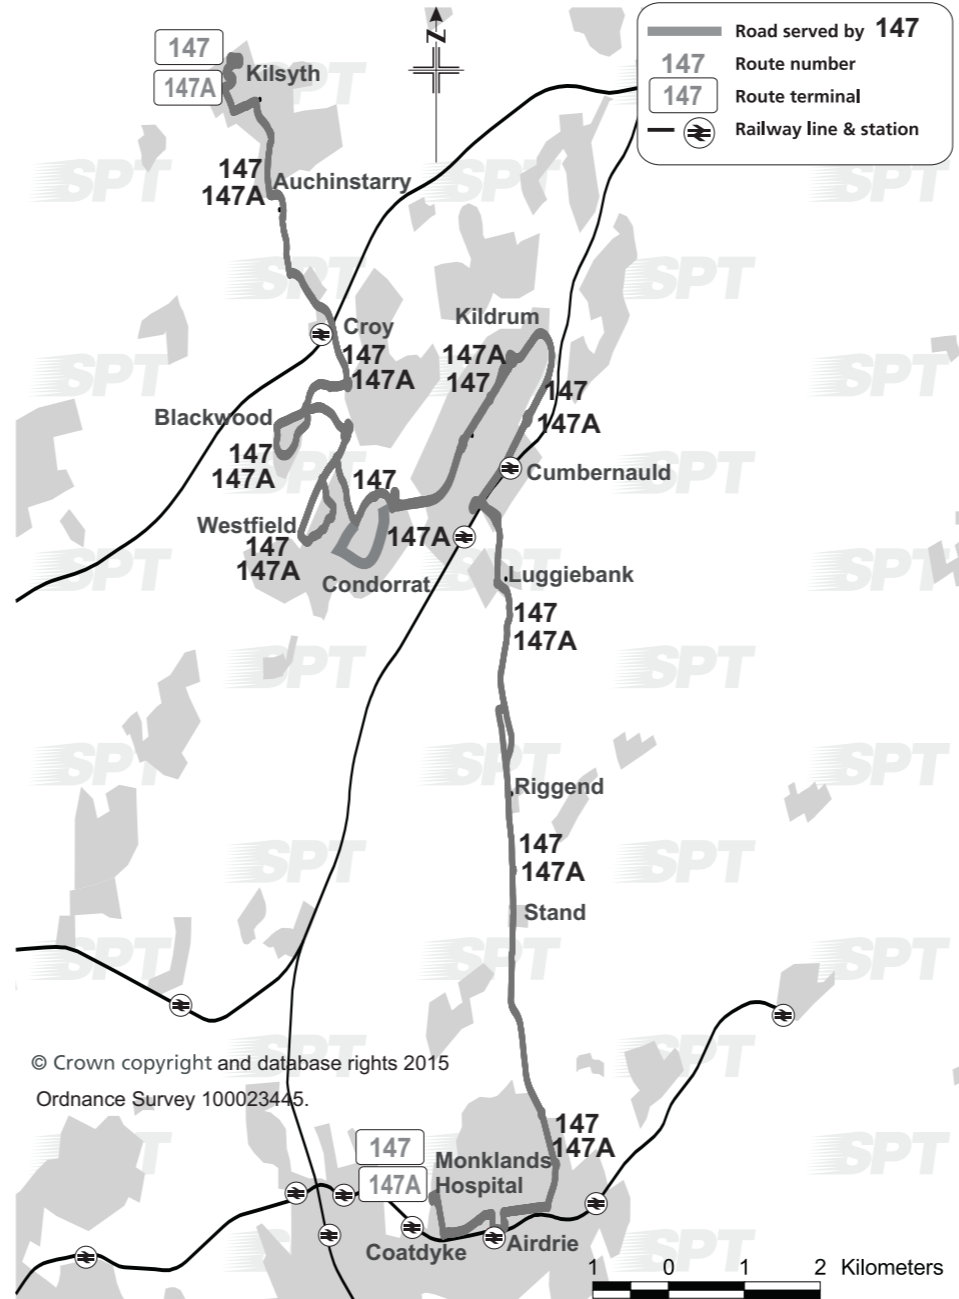

Fare table service 147/147A

Adult single fares £

Kilsyth Livingston Park	1.05
1.05 Ballmalloch Shops	1.30
1.30 1.05 Kilsyth Parkfoot	1.65
1.65 1.30 1.05 Manse Road	1.95
1.95 1.60 1.30 1.05 Croy Taggart's Shops	2.40
2.40 2.15 2.05 1.70 1.40 1.05 Craighill Interchange	2.50
2.50 2.35 2.15 2.00 1.70 1.40 1.05 Westfield Primary	2.60
2.60 2.70 2.70 2.60 2.25 2.10 1.65 1.65 1.50 1.00 Cumbernauld Town Centre	2.85
2.85 2.75 2.75 2.70 2.30 2.20 2.05 2.00 1.75 1.10 1.10 0.85 Kildrum Braehead Road	3.15
3.15 3.05 3.05 3.05 2.60 2.45 2.35 2.15 2.10 2.00 1.75 1.75 1.30 1.30 Cumbernauld Station	3.45
3.45 3.20 3.20 3.00 2.75 2.55 2.35 2.25 2.15 1.85 1.80 1.75 1.70 1.05 Blairlinn	3.45
3.45 3.20 3.20 3.00 2.75 2.55 2.40 2.40 2.15 1.85 1.85 1.75 1.30 0.85 Luggiebank	3.45
3.45 3.45 3.45 3.45 3.10 2.95 2.90 2.70 2.65 2.60 2.40 2.15 2.10 1.95 1.90 1.50 1.20 Riggend	3.55
3.55 3.45 3.45 3.45 3.10 3.00 2.90 2.75 2.75 2.40 2.15 2.10 2.10 1.95 1.65 1.55 0.85 Rigghead	3.85
3.85 3.85 3.85 3.45 3.15 3.10 3.05 2.90 2.85 2.75 2.40 2.15 2.10 1.95 1.95 1.30 1.30 Dalnacoutter	4.10
4.10 3.85 3.85 3.85 3.15 3.10 3.05 2.90 2.90 2.85 2.75 2.40 2.10 2.10 1.95 1.75 1.65 0.95 Dykehead	4.10
4.10 4.10 3.85 3.85 3.15 3.10 3.15 2.90 2.90 2.85 2.75 2.40 2.40 2.15 2.10 1.90 1.90 1.30 0.85 Rawyards Toll	4.10
4.10 4.10 3.85 3.85 3.25 3.20 3.20 3.05 3.00 3.05 3.00 2.85 2.75 2.40 2.15 2.10 1.95 1.90 1.65 1.05 0.85 Carlisle Road Roundabout	4.10
4.10 4.10 4.10 3.85 3.45 3.50 3.45 3.20 3.35 3.05 3.00 2.85 2.75 2.40 2.15 2.10 1.95 2.10 1.65 1.30 1.05 0.85 Airdrie Town Centre	4.45
4.45 4.10 4.10 4.10 3.45 3.50 3.45 3.40 3.30 3.05 3.00 2.85 2.75 2.40 2.40 2.10 1.95 1.65 1.80 1.65 1.10 Monklands Hospital	

Some intermediate points are not shown

Child Single Fares (from 5th to 16th birthday)
Children under school age travel free
Childs single fares at half the adult single fare rounded up to the next 5 pence

Fares are correct at January 2017 - may be subject to change

Whilst every effort will be made to adhere to the scheduled times, the Partnership disclaims any liability in respect of loss or inconvenience arising from any failure to operate journeys as published, changes in timings or printing errors.

Bus Timetable
From 12 December 2016

147 147A

Kilsyth Cumbernauld Monklands Hospital

For more information visit spt.co.uk or any SPT travel centre: Buchanan Bus Station, East Kilbride Bus Station, Greenock and Hamilton Bus Station.

Alternatively, for all public transport timetable enquiries, call:

This service is operated by McGills Coaches on behalf of Strathclyde Partnership for Transport. If you have any comments or suggestions about the service(s) provided please contact:

Bus Operations SPT 131 St. Vincent Street Glasgow G2 5JF	McGills Coaches 99 Earnhill Road Larkfield Ind Est. Greenock PA16 0EQ
t 0845 271 2405 0141 333 3690 e bus@spt.co.uk	t 01475 711 122 e bus@spt.co.uk

Please note - Calls to 0845 271 2405 will be charged at 2p per min (inc. VAT) plus your telecoms provider's access charge.