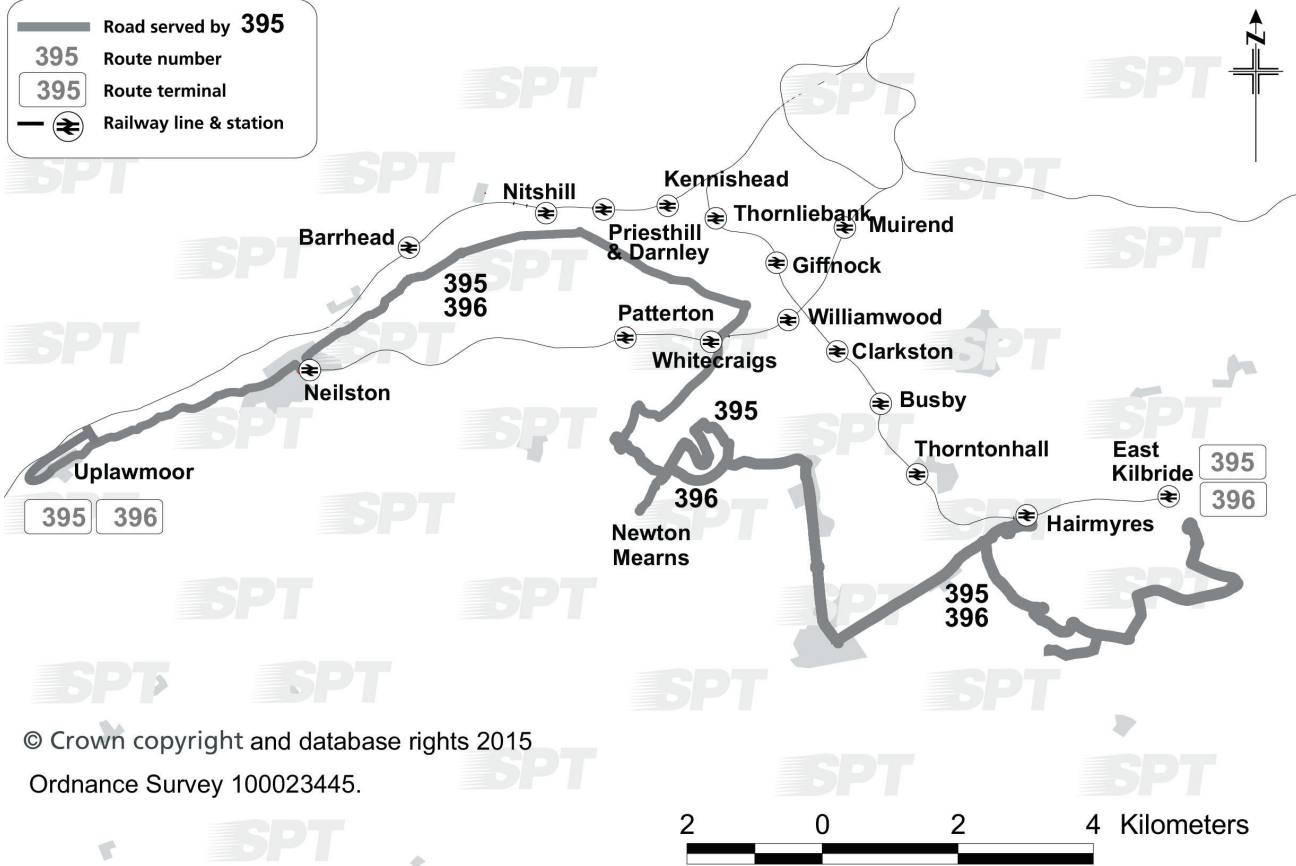

— Road served by **395**

395 Route number

395 Route terminal

— Railway line & station

© Crown copyright and database rights 2015
Ordnance Survey 100023445.