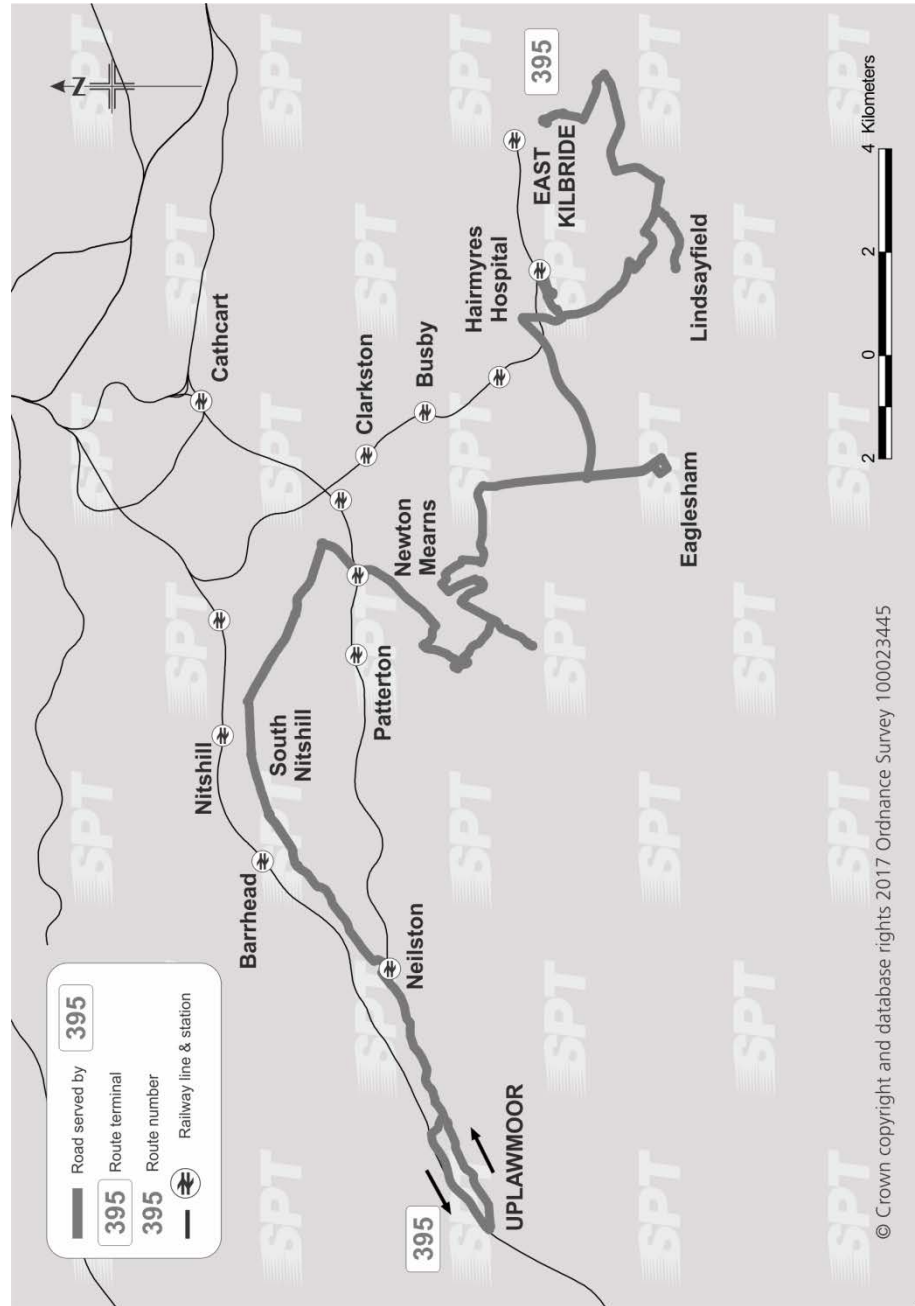

FARES ARE CORRECT AT JULY 2017 - MAY BE SUBJECT TO CHANGE

© Crown copyright and database rights 2017 Ordnance Survey 100023445

Whilst every effort will be made to adhere to the scheduled times, the Partnership disclaims any liability in respect of loss or inconvenience arising from any failure to operate journeys as published, changes in timings or printing errors.

Bus Timetable
From 8 January 2018

395

East Kilbride
Eaglesham
Neilston
Uplawmoor

For more information visit spt.co.uk or any SPT travel centre located at Buchanan and East Kilbride bus stations.

Alternatively, for all public transport enquiries, call:

This service is operated by McGill's Bus Service Ltd on behalf of Strathclyde Partnership for Transport. If you have any comments or suggestions about the service(s) provided please contact:

SPT Bus Operations 131 St. Vincent St Glasgow G2 5JF	McGill's Bus Service Ltd 99 Earnhill Road Larkfield Industrial Est. Greenock PA16 0EQ
t 0345 271 2405 0141 333 3690 e bus@spt.co.uk	t 08000 515 651 e bus@spt.co.uk

Please note – Calls to 0845 271 2405 will be charged at 2p per min (inc. VAT) plus your Telecoms Providers Access Charge