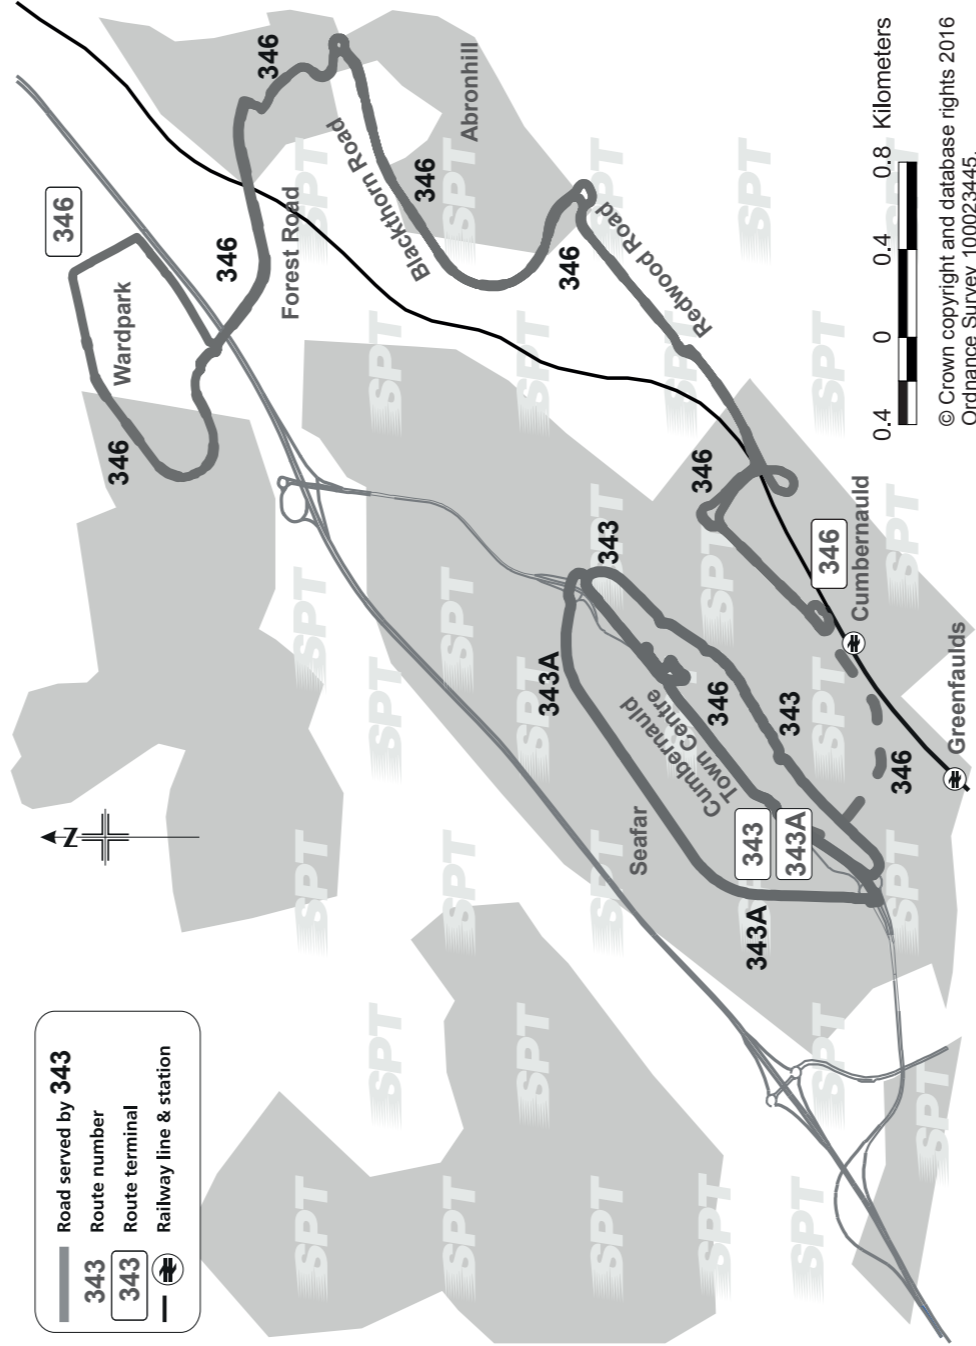

Fare table service 343/343A/346	
Adult single fares £	Child Single Fares (from 5th to 16th birthday)
Service 343	Children under school age travel free Childs single fares at half the adult single fare rounded up to the next 5 pence
Town Centre	
1.20 North Carbrain	
1.60 1.30 Asda	
1.90 1.60 1.00 Town Centre	
Service 343A	
Town Centre	
1.60 Seafar	
1.90 1.60 Town Centre	
Service 346	
Town Centre	
1.30 Railway Station	
1.65 0.85 Kildrum South Interchange	
1.90 1.30 1.20 Hazel Road	
2.10 1.90 1.20 0.85 Rowan Road	
2.10 1.90 1.20 1.20 1.20 Whitelees	
2.15 1.95 1.95 1.90 1.65 1.05 Wardpark South	
2.40 2.10 2.10 1.95 1.90 1.65 1.05 Wardpark North	

FARES ARE CORRECT AT JANUARY 2016 - MAY BE SUBJECT TO CHANGE

Bus Timetable
From 12 December 2016

343
343A
Cumbernauld
Town Centre
Seafar
North Carbrain
346
Wardpark
Cumbernauld
Railway Station

Whilst every effort will be made to adhere to the scheduled times, the Partnership disclaims any liability in respect of loss or inconvenience arising from any failure to operate journeys as published, changes in timings or printing errors.

For more information visit spt.co.uk or any SPT travel centre at Buchanan and East Kilbride bus Stations.

Alternatively, for all public transport timetable enquiries, call:

This service is operated by J D Coaches and McNairn's Coaches Ltd. on behalf of Strathclyde Partnership for Transport. If you have any comments or suggestions about the service(s) provided please contact:

Bus Operations, SPT,
131 St. Vincent Street Glasgow G2 5JF
t 0345 271 2405/0141 333 3690
e bus@spt.co.uk

J D Coaches, West Waterhead Cottage, Palacerigg Road, Cumbernauld G67 3HT
McNairn's Coaches Ltd. 30 Northburn Road, Coatbridge, ML5 2HY

t 01236 732 152
e bus@spt.co.uk

t 01236 441188
e bus@spt.co.uk

Please note - Calls to 0845 271 2405 will be charged at 2p per min (inc. VAT) plus your Telecoms Providers Access Charge.

This service is operated by J D Coaches and McNairn's Coaches Ltd on behalf of SPT.