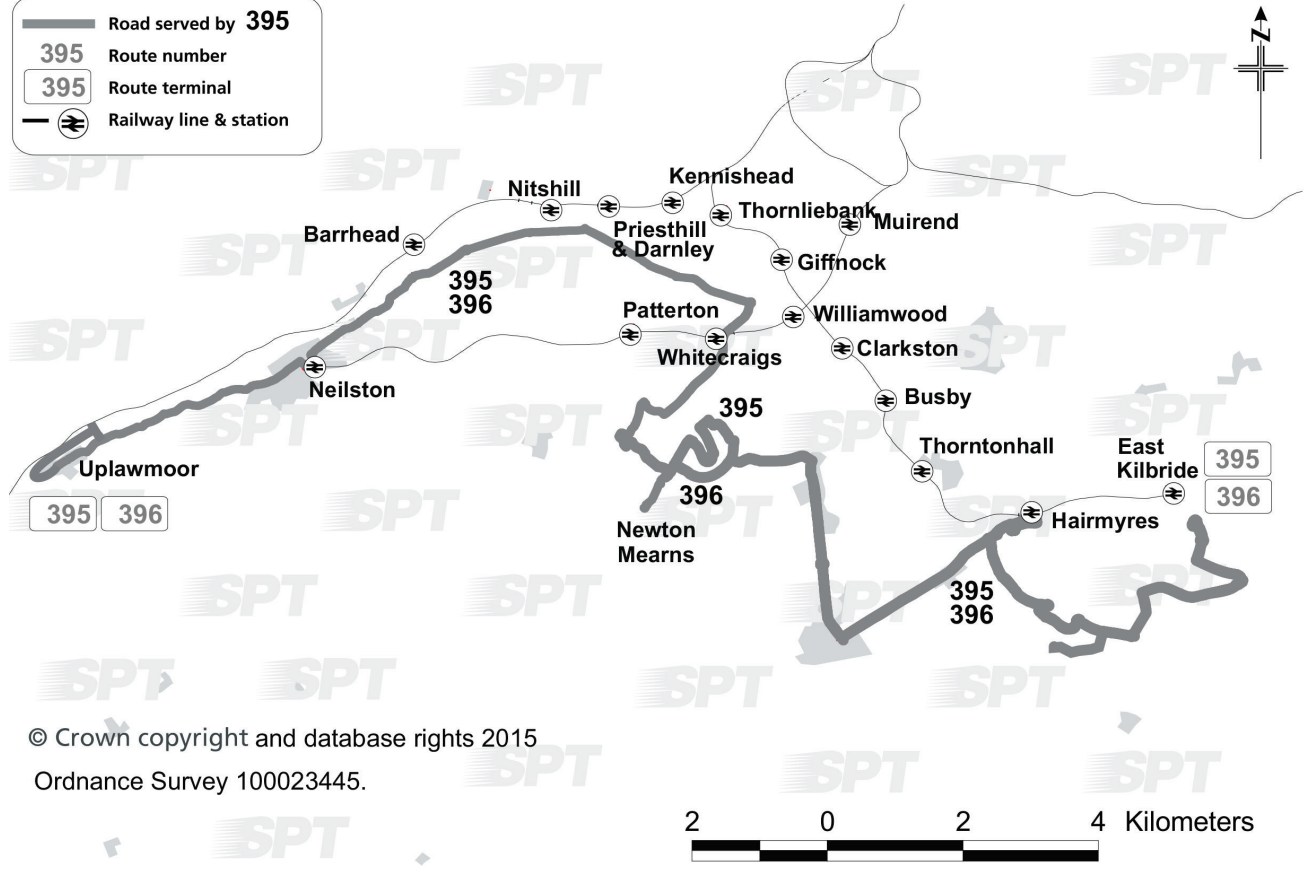

— Road served by **395**

395 Route number

395 Route terminal

— Railway line & station

© Crown copyright and database rights 2015
Ordnance Survey 100023445.