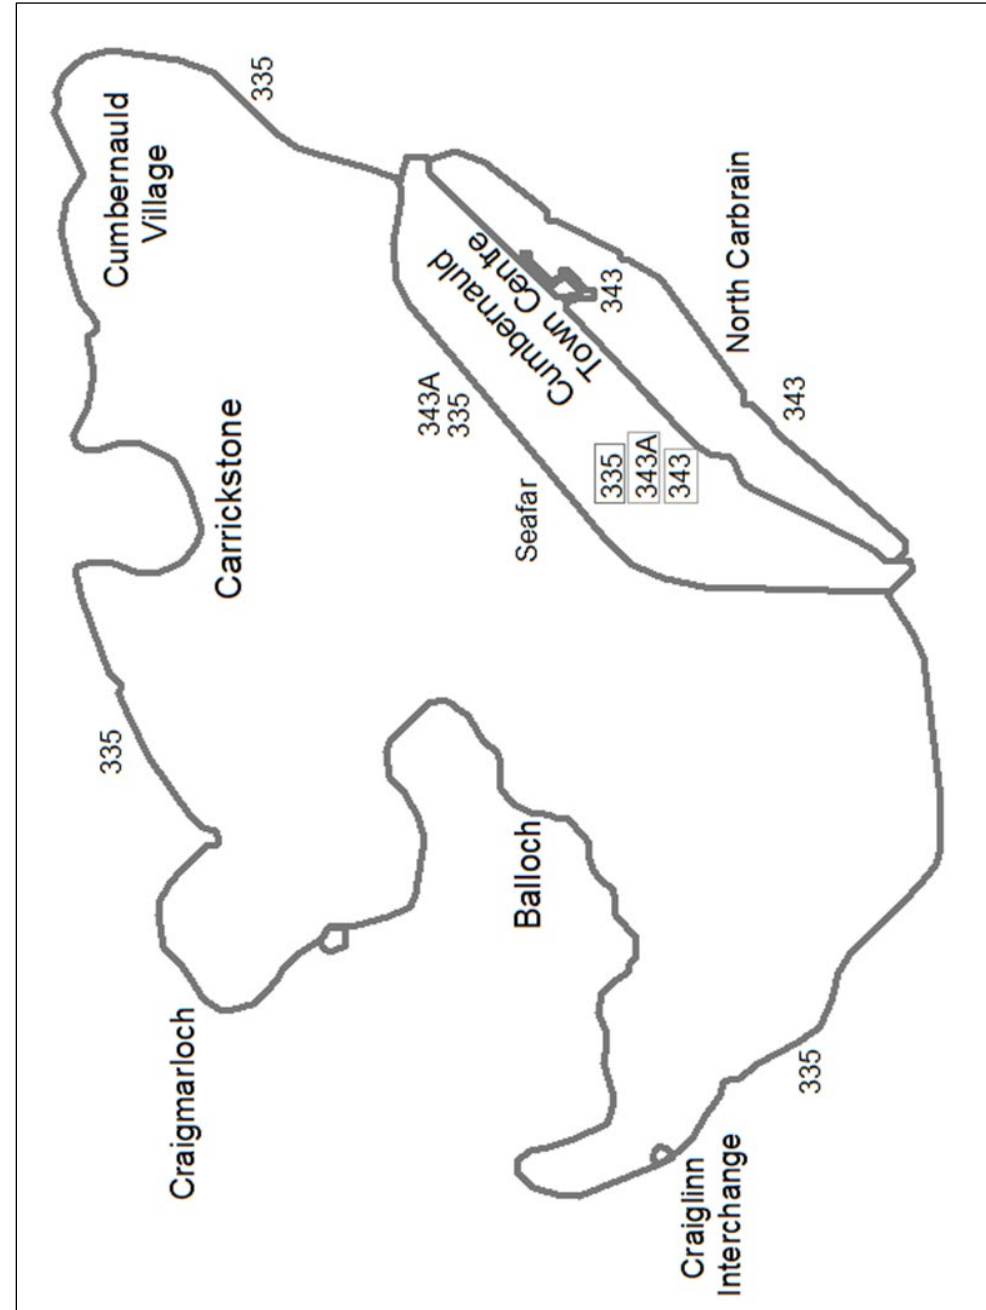

Fare table service 343/343A	
Adult single fares £	Child Single Fares (from 5th to 16th birthday)
Service 343	Children under school age travel free
Town Centre	Childs single fares at half the adult single fare rounded up to the next 5 pence
1.20 North Carbrain	
1.60 1.30 Asda	
1.90 1.60 1.00 Town Centre	
Service 343A	
Town Centre	
1.60 Seafar	
1.90 1.60 Town Centre	
FARES ARE CORRECT AT JULY 2018 - MAY BE SUBJECT TO CHANGE	

† 01236 732152

Route Service 343: From **Cumbernauld Central Way**, via A8011, Seafar Roundabout, North Carbrain Road, Braehead Roundabout, A8011, Yule Way, Access Road to Asda Turning Circle, Access Road from Asda Turning Circle, Yule Way, to **Central Way, Cumbernauld**.

Monday to Friday

Service	343	343	343	343	343	343	343	343	343	343
Cumbernauld, Town Centre (South)	0955	1025	1055	1125	1155	1225	1255	1325	1355	1425
North Carbrain Road, Cumbernauld College	1000	1030	1100	1130	1200	1230	1300	1330	1400	1430
Asda, Turning Circle	1005	1035	1105	1135	1205	1235	1305	1335	1405	1435
Cumbernauld, Town Centre (South)	1008	1038	1108	1138	1208	1238	1308	1338	1408	1438

Saturday

Service	343A	343A		343A		343A	343A	343A	343A
Cumbernauld, Town Centre (South)	0945	1045	1245	1445	1545	1645	1745
Seafar Road	0951	1051	1251	1451	1551	1651	1751
Cumbernauld, Town Centre (South)	0957	1057	1257	1457	1557	1657	1757