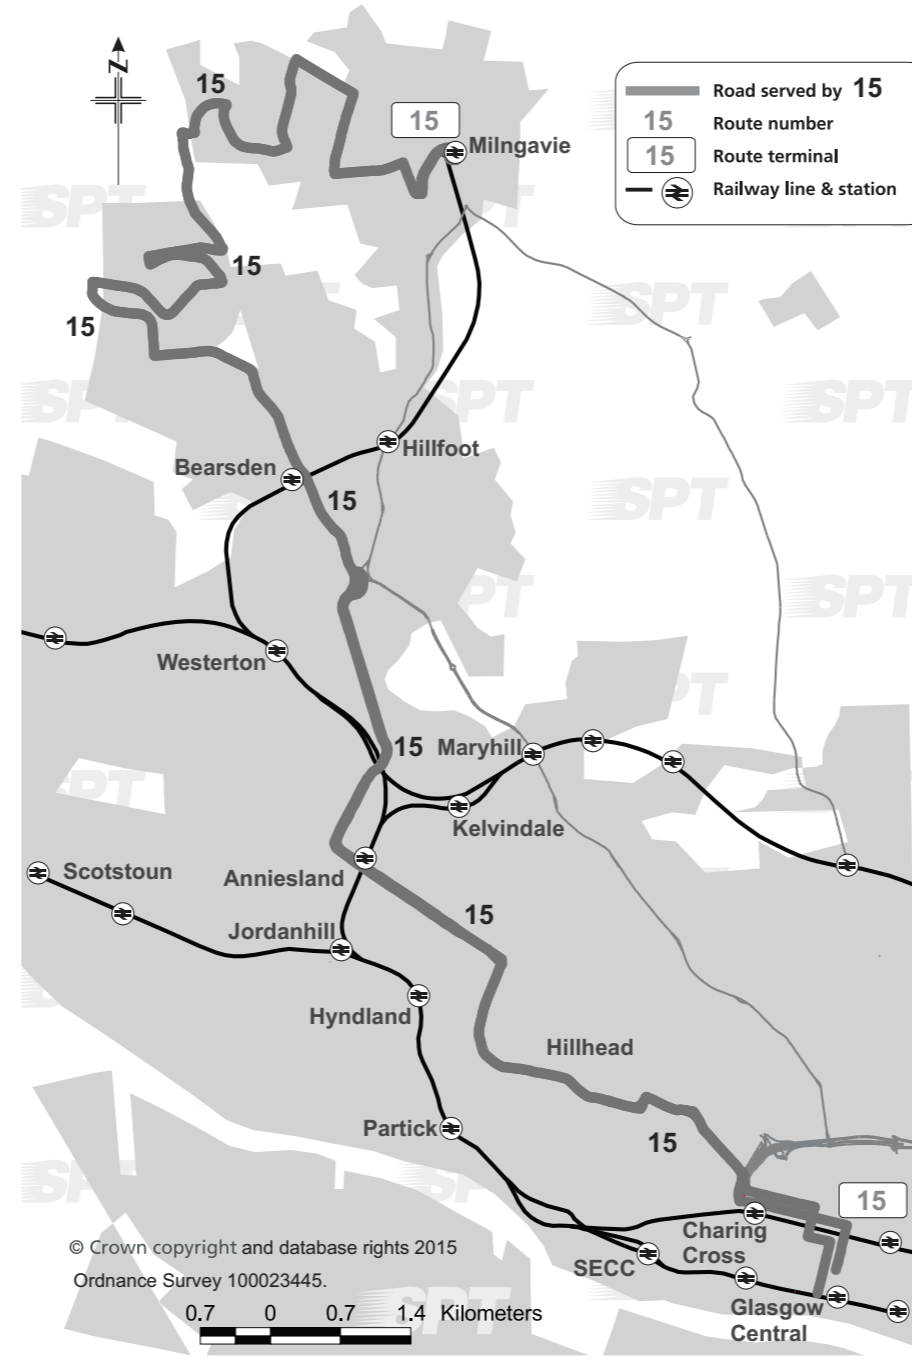

Fare table service 15

Child Single Fares (from 5th to 16th birthday)	
Children under school age travel free	
Childs single fares at half the adult single fare rounded up to the next 5 pence	
Adult single fares £	City Centre
1.20	Woodlands Road
1.55	University Avenue
1.75	1.20 Hyndland Road
1.75	1.55 Gartnavel Hospital
1.90	1.75 1.20 Anniesland Shops
1.90	1.75 1.55 1.20 Henderland Road
1.90	1.90 1.75 1.55 1.20 Canniesburn Toll
1.90	1.90 1.90 1.75 1.55 1.20 Bearsden Cross
1.90	1.90 1.90 1.90 1.75 1.55 1.20 Ledi Drive
1.90	1.90 1.90 1.90 1.75 1.55 1.20 Baljaffray Shops
1.90	1.90 1.90 1.90 1.90 1.75 1.55 1.20 Castle Mains Estate
1.90	1.90 1.90 1.90 1.90 1.75 1.55 1.20 Dumgoyne Avenue
1.90	1.90 1.90 1.90 1.90 1.90 1.75 1.55 1.20 Milngavie Station

FARES ARE CORRECT AT NOVEMBER 2015 - MAY BE SUBJECT TO CHANGE

Bus Timetable
From 22 June 2015

15

- Milngavie
- Baljaffray
- Bearsden
- Anniesland
- Glasgow

Whilst every effort will be made to adhere to the scheduled times, the Partnership disclaims any liability in respect of loss or inconvenience arising from any failure to operate journeys as published, changes in timings or printing errors.

For more information visit spt.co.uk or any SPT travel centre: Buchanan Bus Station, East Kilbride Bus Station, Greenock and Hamilton Bus Station.

Alternatively, for all public transport timetable enquiries, call:

Return From **Glasgow**, Hope Street, Bath Street, A804, Woodlands Road, Eldon Street, Gibson Street, Kelvin Way, University Avenue, Highburgh Road, Hyndland Road, A82, A739, A809, A810, Ledi Drive, Grampian Way, 2nd access road, Baljaffray Road, Stockiemuir Road, Douglas Muir Road, Castle Mains Road, Hunter Road, Craighton Road, Dumgoyne Avenue, Craighdu Road, Park Road, Main Street, Woodburn Way, Station Road, Fulton Road to **Milngavie Station**.