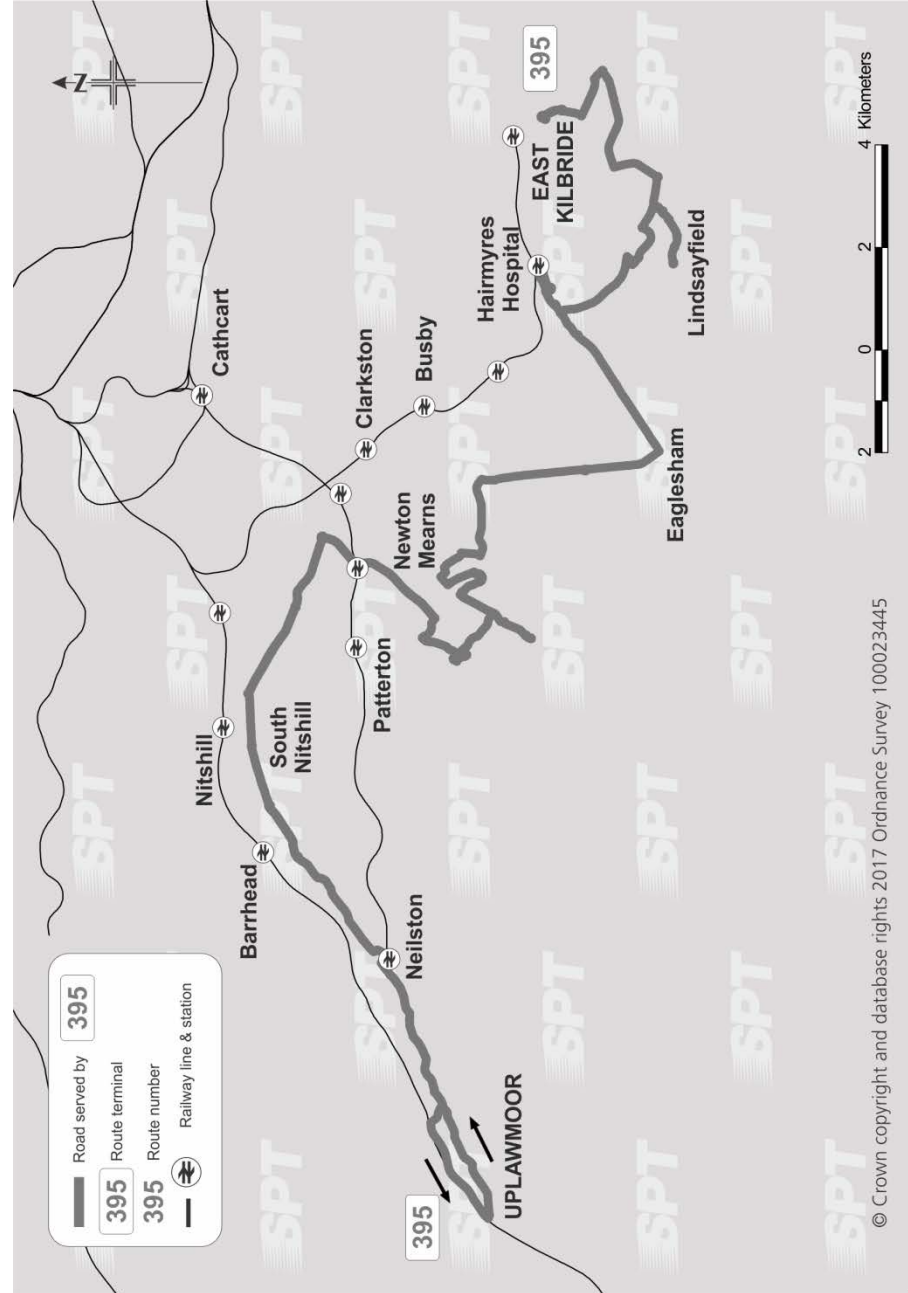

FARES ARE CORRECT AT JULY 2017 - MAY BE SUBJECT TO CHANGE

© Crown copyright and database rights 2017 Ordnance Survey 100023445

**Route Service 395:** From **East Kilbride Bus Station** via Churchill Avenue, Murray Road, Kelvin Road, Stroud Road, Quarry Road, Greenhills Road, Lindsayfield Road, turn at roundabout at Burnside View, Lindsayfield Road, Greenhills Road, Crosshouse Road, Newlands Road, Greenhills Road, Eaglesham Road, Strathnairn Avenue, Hairmyres Drive, Hairmyres Hospital Grounds, Strathtay Avenue, Eaglesham Road, Cheapside Street, Gilmour Street, Glasgow Road, Waterfoot Road, Broom Road East, Alloway Drive, Turnberry Drive, Dunure Drive, Mearns Road, Broomburn Drive, Castlehill Drive, Broomfield Avenue, Blackhouse Road, Mearns Road, circle roundabout at A726 slip-road, Mearns Rd, Eaglesham Road, Ayr Road, Barrhead Road, Capelrig Road, Crookfur Road, Ayr Road, Rouken Glen Road, Nitshill Road, Parkhouse Road, Darnley Road, Barrhead Main Street, Kelburn Street, Neilston Road, High Street, Station Road, Neilston Main Street, Uplawmoor Road, Lochlibo link road, Lochlibo Road to **Neilston Road, Uplawmoor**.