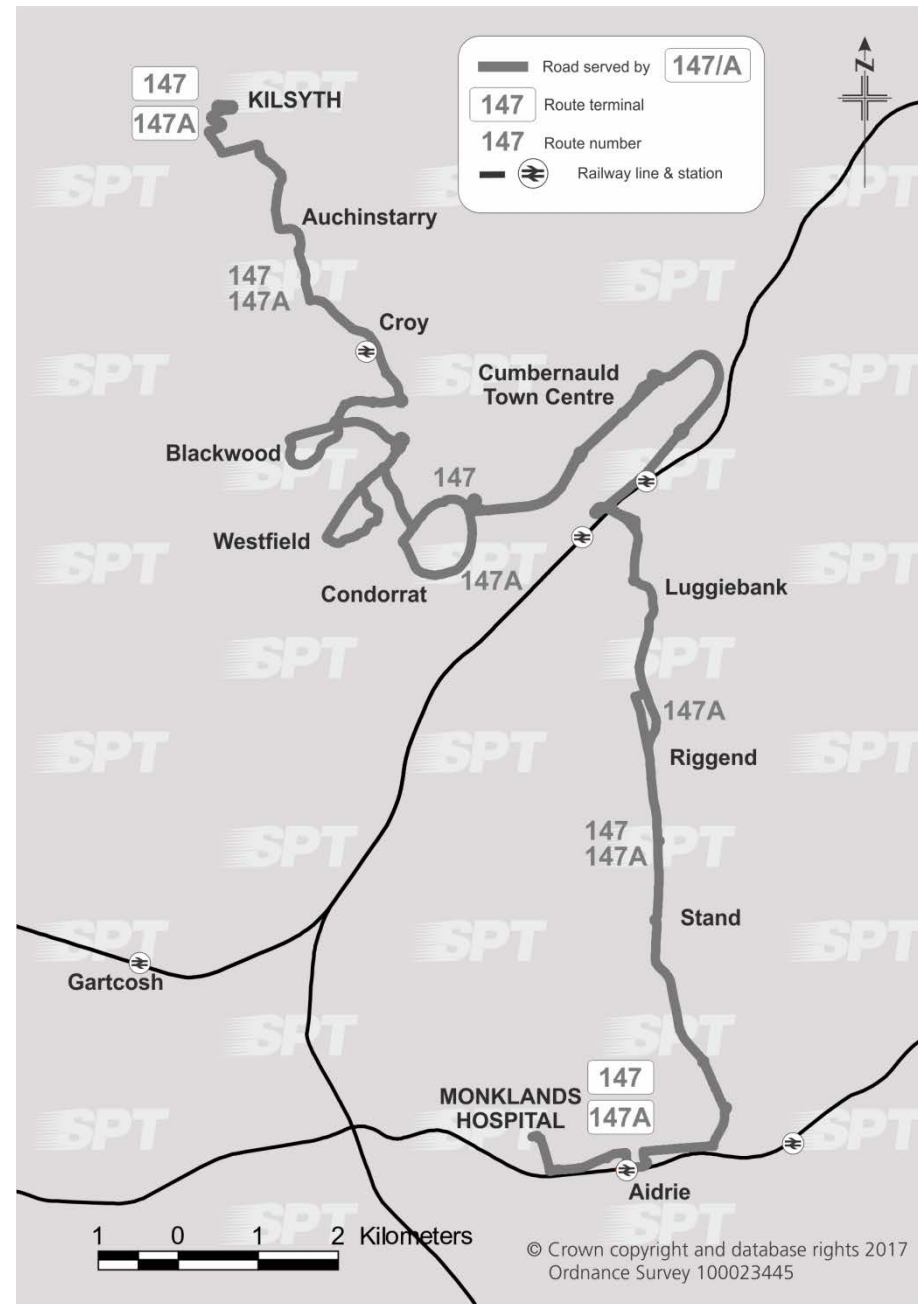

Adult single fares £

1.90	1.90	1.65	1.60	1.30	1.05	Croy, Taggart's Shop
1.95	1.90	1.65	1.90	1.65	1.30	0.85 Croy Station
2.15	2.15	2.10	2.10	1.90	1.70	1.40 1.10 Blantyre Gardens
2.40	2.35	2.15	2.10	2.05	1.80	1.70 1.40 1.05 Craiglinn Interchange / Smithstone
2.50	2.35	2.30	2.15	2.15	2.00	1.70 1.40 1.05 Westfield Primary
2.50	2.50	2.50	2.35	2.35	2.15	2.15 1.90 1.65 1.40 1.10 Condorrat Village
2.50	2.50	2.35	2.35	2.20	2.05	1.65 1.30 0.85 Turning Circle
2.60	2.60	2.60	2.55	2.25	2.20	2.05 1.65 1.10 1.00 Greenfaulds High
2.70	2.70	2.70	2.60	2.30	2.25	2.10 1.65 1.50 1.10 1.00 Cumbernauld - Town Centre
2.85	2.75	2.75	2.70	2.45	2.30	2.20 1.85 1.75 1.70 1.70 1.00 Kildrum Braehad Road
2.85	2.75	2.75	2.75	2.45	2.35	2.20 2.05 2.00 2.00 1.75 1.70 1.10 0.85 Kildrum Castle Way
3.15	3.05	3.05	3.05	3.05	2.60	2.45 2.10 2.05 2.00 1.95 1.85 1.60 1.05 0.85 Kenmore Road
3.20	3.20	3.20	3.20	3.05	3.00	2.70 2.55 2.35 2.25 2.05 2.00 1.75 1.75 1.50 1.30 1.00 0.85 Broomlands Road
3.45	3.20	3.20	3.20	3.15	3.00	2.75 2.55 2.35 2.25 2.15 2.10 1.85 1.80 1.75 1.70 1.65 1.05 1.00 Blairfinn
3.45	3.20	3.20	3.20	3.15	3.00	2.75 2.55 2.40 2.40 2.15 2.15 1.85 1.85 1.75 1.65 1.30 0.90 Luggiebank
3.45	3.35	3.35	3.35	3.20	3.15	3.00 2.75 2.65 2.45 2.45 2.40 2.40 2.15 2.10 1.95 1.95 1.75 1.60 1.05 0.90 Whinnrigg Toll
3.55	3.45	3.45	3.45	3.15	3.10	3.00 2.90 2.75 2.75 2.75 2.40 2.40 2.15 2.10 1.95 1.95 1.90 1.60 1.50 1.20 0.85 Riggend
3.60	3.45	3.45	3.45	3.20	3.15	3.05 3.05 2.80 2.75 2.75 2.40 2.40 2.15 2.10 1.95 1.95 1.90 1.85 1.30 1.05 0.85 Stand
3.85	3.85	3.85	3.45	3.45	3.20	3.15 3.05 3.05 2.90 2.85 2.60 2.75 2.40 2.15 2.15 2.10 1.95 1.95 1.90 1.85 1.30 1.05 0.85 Reebog Rd.
3.85	3.85	3.85	3.45	3.15	3.10	3.05 2.90 2.85 2.75 2.40 2.15 2.15 2.15 2.10 2.15 1.95 1.95 1.66 1.30 1.05 0.85 Dalnacoutter
4.10	3.85	3.85	3.85	3.35	3.15	3.10 3.05 2.90 2.90 2.85 2.75 2.40 2.40 2.15 2.10 2.15 2.15 2.15 2.10 1.95 1.85 1.75 1.65 1.30 1.25 0.95 Dykehead
4.10	4.10	4.10	3.85	3.85	3.35	3.25 3.20 3.15 3.10 2.90 2.90 2.85 2.75 2.40 2.40 2.15 2.10 2.10 1.95 1.95 1.90 1.65 1.65 1.05 0.85 Carrislie Road Roundabout
4.10	4.10	4.10	3.85	3.85	3.35	3.15 3.10 3.15 2.90 2.90 2.85 2.75 2.40 2.40 2.15 2.10 2.10 1.95 1.95 1.90 1.65 1.65 1.05 0.85 Aldrie Town Centre
4.45	4.10	4.10	4.10	3.50	3.50	3.45 3.45 3.20 3.35 3.05 3.05 3.05 3.05 3.05 3.05 3.05 2.75 2.75 2.40 2.15 2.10 2.10 1.95 1.95 1.90 1.80 1.80 1.65 1.10 0.85 Monklands Hospital

Child Single Fares (from 5th to 16th birthday)
Children under school age travel free
Childs single fares at half the adult single fare rounded up to the next 5 pence

FARES ARE CORRECT AT JULY 2017 - MAY BE SUBJECT TO CHANGE

Whilst every effort will be made to adhere to the scheduled times, the Partnership disclaims any liability in respect of loss or inconvenience arising from any failure to operate journeys as published, changes in timings or printing errors.

Bus Timetable
From 16 July 2017

147 147A

Kilsyth Cumbernauld Monklands Hospital

For more information visit spt.co.uk or any SPT travel centre located at Buchanan and East Kilbride bus stations.

Alternatively, for all public transport enquiries, call:

This service is operated by McGill's Bus Service Ltd on behalf of Strathclyde Partnership for Transport. If you have any comments or suggestions about the service(s) provided please contact:

SPT Bus Operations 131 St. Vincent St Glasgow G2 5JF	McGill's Bus Service Ltd 99 Earnhill Road Larkfield Ind Est. Greenock PA16 0EQ
t 0345 271 2405 0141 333 3690 e bus@spt.co.uk	t 08000 515 651 e bus@spt.co.uk

Please note – Calls to 0845 271 2405 will be charged at 2p per min (inc. VAT) plus your Telecoms Providers Access Charge