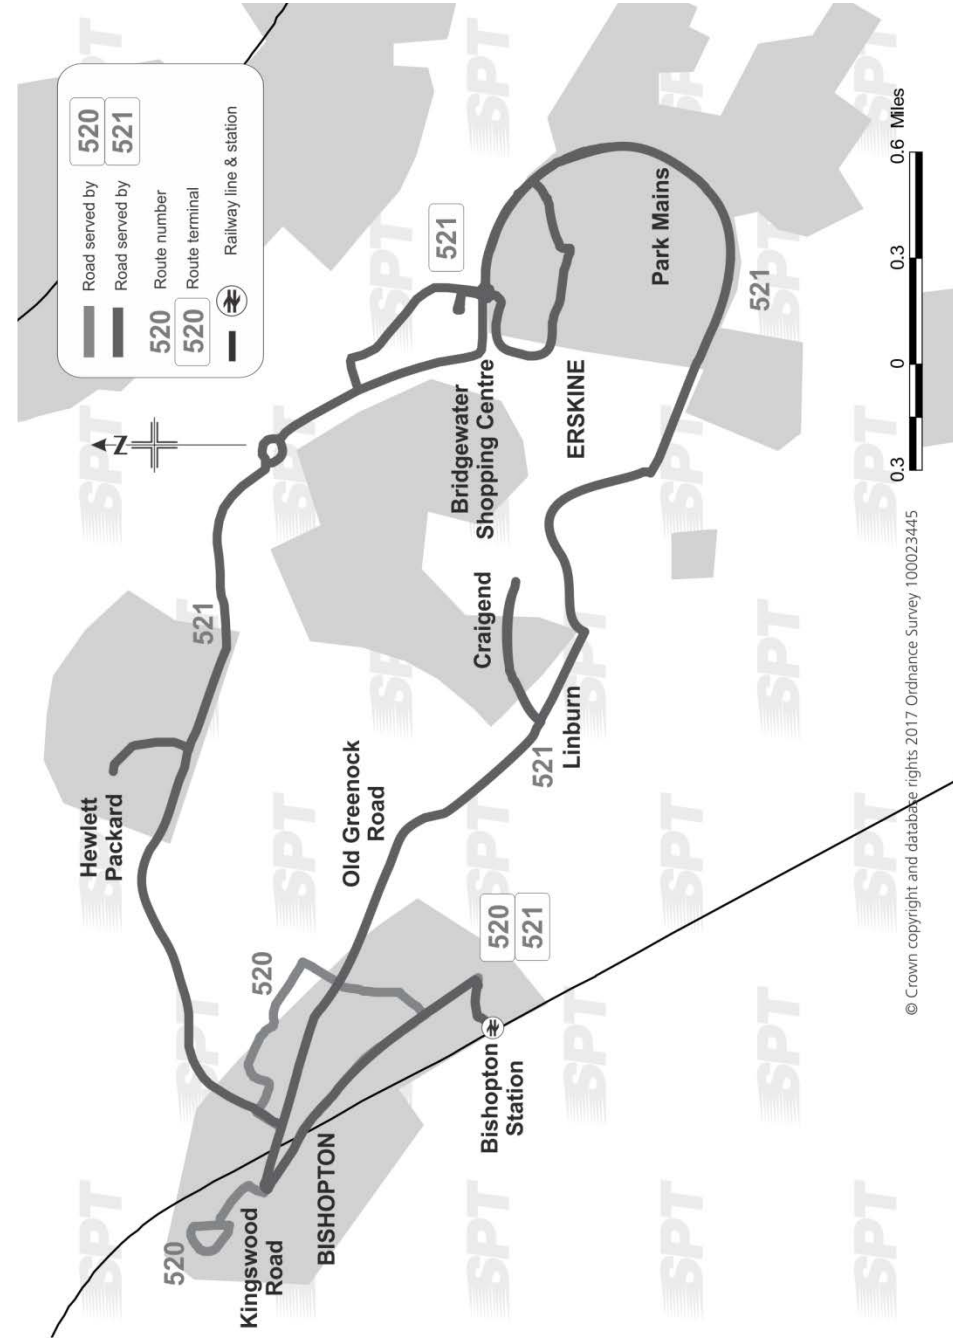

Fare table service 520/521	
Adult single fares £	
Service 520	
Bishopton Station	1.40
1.40 Bruce Road	1.40
1.40 Bishopton Station	1.40
McGill's Service 521	
Bridgewater Shopping Centre	1.40
1.40 Mains Drive	1.40
1.40 Barrhill	1.40
1.75 1.40 Linburn	1.40
1.75 1.60 1.40 HP Factory	1.40
1.75 1.75 1.40 1.40 Kingston Road	1.40
2.00 1.75 1.40 1.40 Ferry Road	1.40
2.00 2.00 1.75 1.75 1.60 1.40 Bishopton Station	1.40
Citybus Service 521	
Bishopton Station	1.35
1.35 Ferry Road	1.35
1.35 1.35 Kingston Road	1.35
1.55 1.35 1.35 HP Factory	1.35
1.65 1.35 1.35 Linburn	1.35
1.65 1.65 1.35 1.35 Barrhill	1.35
1.85 1.65 1.65 1.35 1.35 Mains Drive	1.35
1.85 1.65 1.65 1.65 1.65 1.65 1.35 1.35 Bridgewater	1.35

FARES ARE CORRECT AT APRIL 2017 - MAY BE SUBJECT TO CHANGE

Child Single Fares
(from 5th to 16th birthday)
Children under school age travel free
Childs single fares at half the adult fare rounded up to the next 5 pence

Route Service 520 from **Bishopton Rail Station**, via Station Road, Greenock Road, Lyle Crescent, Kingswood Road (clockwise), Lyle Crescent, Old Greenock Road, Ferry Road, Bruce Road, Stuart Road, Kingston Road, Greenock Road, Station Road to **Bishopton Rail Station**.

Route Service 521 from **Bishopton Rail Station** via Station Road, Greenock Road, Old Greenock Road, Linburn Road, Linburn turning area, Linburn Road, Old Greenock Road, Barrhill Road, Old Greenock Road, Parkway, Newshot Drive, Mains Hill, Mains Drive, Newshot Drive, Kilpatrick Drive to **Bridgewater Shopping Centre**.