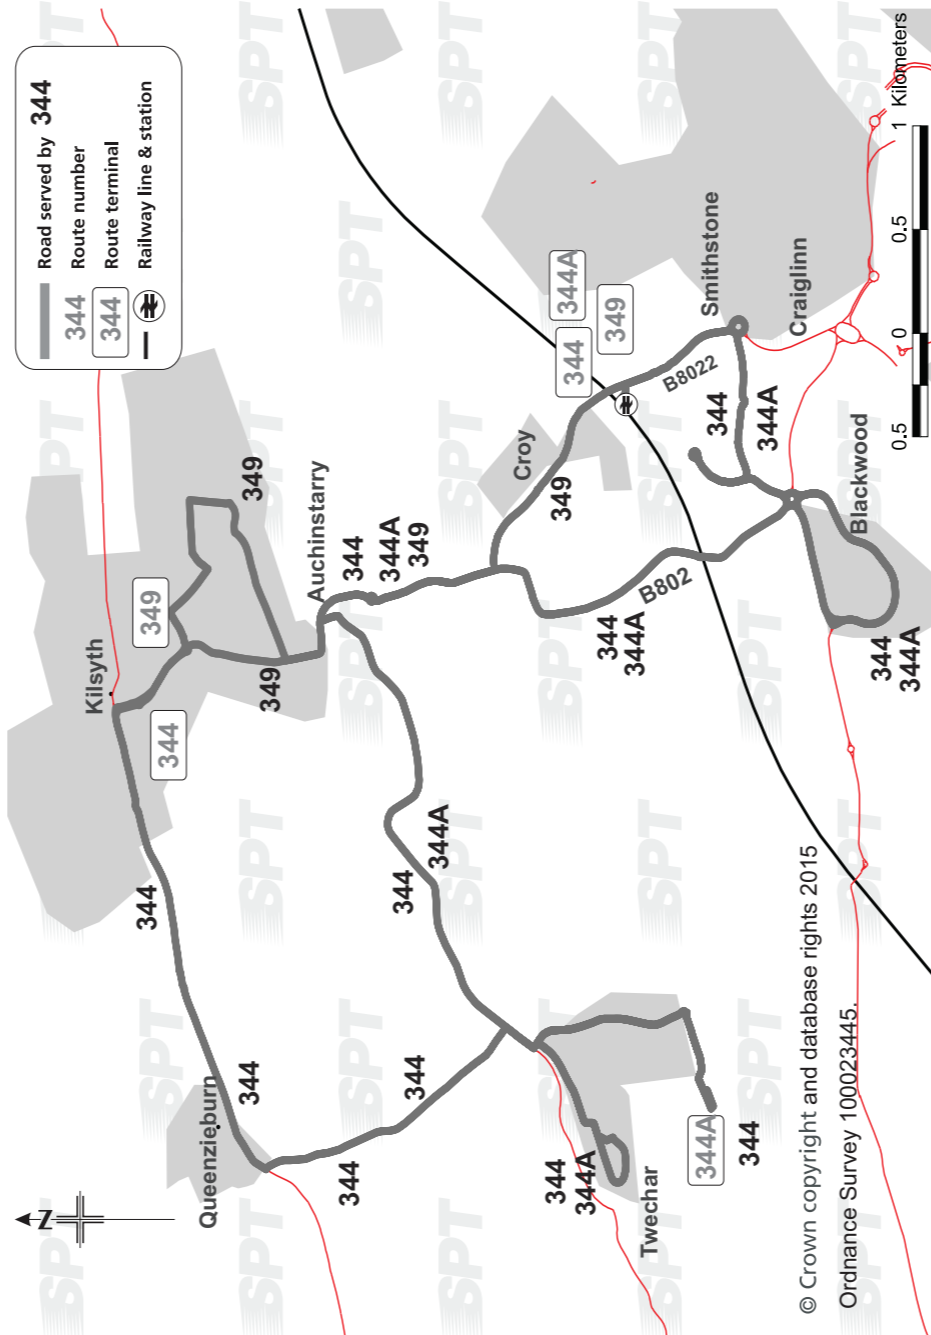

Fare table service 344/344A/349

Adult single fares £	
Service 344/344A	Service 349
Croy Stn	Croy Stn
0.80 Blackwood Roundabout	0.80 Croy Taggart's Shops
1.00 0.80 Blackwood West Roundabout	1.20 0.95 Haughton Ave
1.15 1.00 0.80 Drumgrew Bridge	
1.40 1.15 1.00 0.80 Twechar	
1.70 1.65 1.40 0.80 Queenzieburn	
1.85 1.70 1.65 1.00 0.80 Kilsyth Glasgow Rd @ Lairds Hill	
1.85 1.85 1.70 1.70 1.15 1.00 0.80 Airdrie Road	

Child Single Fares
(from 5th to 16th birthday)
Children under school age travel free
Childs single fares at half the adult single fare rounded up to the next 5 pence

FARES ARE CORRECT AT JULY 2015 - MAY BE SUBJECT TO CHANGE

Route map service 344, 344A, 349

Whilst every effort will be made to adhere to the scheduled times, the Partnership disclaims any liability in respect of loss or inconvenience arising from any failure to operate journeys as published, changes in timings or printing errors.

For more information visit spt.co.uk or any SPT travel centre: Buchanan Bus Station, East Kilbride Bus Station, Greenock and Hamilton Bus Station.

Alternatively, for all public transport timetable enquiries, call:

Bus Timetable
From 3 August 2015

344
344A

Croy Station
Blackwood
Twechar
Queenzieburn
Kilsyth

349

Croy Station
Kilsyth

These services are operated by McGills Bus Service on behalf of Strathclyde Partnership for Transport. If you have any comments or suggestions about the service(s) provided please contact:

Bus Operations, SPT, Consort House 12 West George St, Glasgow G2 1HN	McGills Bus Service 99 Earnhill Road Larkfield Ind Est. Greenock PA16 0EQ

t 0845 271 2405
0141 333 3690
e bus@spt.co.uk

t 01475 711 122
e bus@spt.co.uk

Please note - Calls to 0845 271 2405 will be charged at 2p per min (inc. VAT) plus your Telecoms Providers Access Charge.

This service is operated by McGills Bus Service on behalf of SPT.