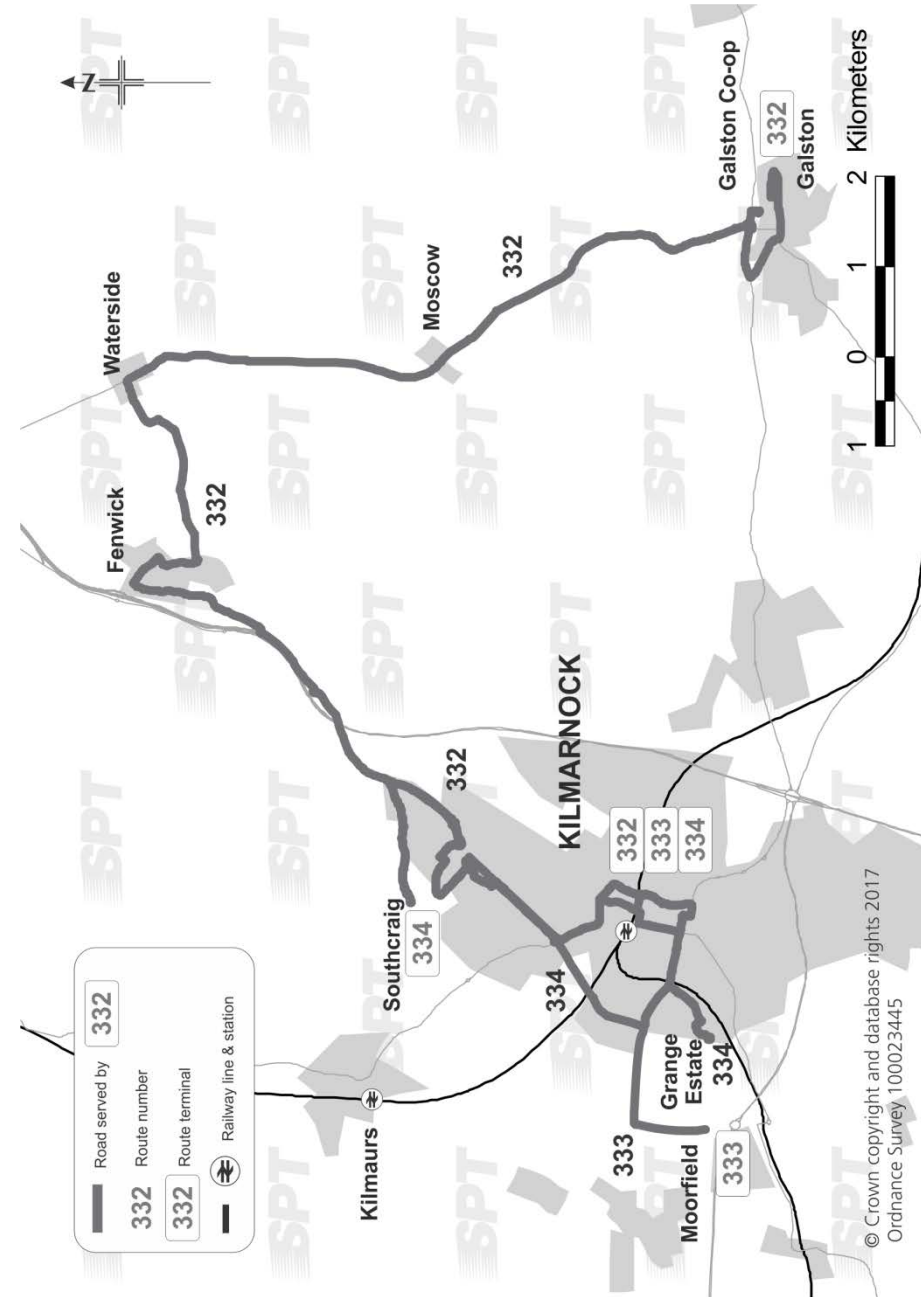

Fare table service 332/333/334		Child Single Fares (from 5th to 16th birthday) Children under school age travel free Childs single fares at half the adult fare rounded up to the next 5 pence
Adult single fares £		
Service 332		
Galston Maxwood Rd		Service 333 Kilmarnock Bus Stn 210 Moorfield Ind Estate
140 Galston Cross		
220 170 Loudon Castle Gates		
240 240 Moscow		
260 260 220 Waterside		
300 300 300 260 240 Fenwick		Service 334 Kilmarnock Bus Stn 130 Grange Estate 220 190 S.Craigs/Wardneuk
310 310 310 300 280 240 S.Craigs/Wardneuk		
320 320 300 280 240 170 Western Road		
320 320 320 300 280 240 160 Witch Rd Hill Street		
320 320 320 320 280 260 220 210 170 Kilmarnock Bus Stn		

FARES ARE CORRECT AT JULY 2017- MAY BE SUBJECT TO CHANGE

Whilst every effort will be made to adhere to the scheduled times, the Partnership disclaims any liability in respect of loss or inconvenience arising from any failure to operate journeys as published, changes in timings or printing errors.

Bus Timetable
From 16 July 2017

332
333
334

Galston
Fenwick
Kilmarnock

For more information visit spt.co.uk or any SPT travel centre located at Buchanan and East Kilbride bus stations.

Alternatively, for all public transport enquiries, call:

This service is operated by Western Buses Ltd on behalf of Strathclyde Partnership for Transport. If you have any comments or suggestions about the service(s) provided please contact:

SPT Bus Operations 131 St. Vincent St Glasgow G2 5JF	Western Buses Ltd Sandgate Ayr KA7 1DD

t 0345 271 2405 0141 333 3690 e bus@spt.co.uk	t 01292 613 700 e bus@spt.co.uk

Please note – Calls to 0845 271 2405 will be charged at 2p per min (inc. VAT) plus your Telecoms Providers Access Charge

This service is operated by Western Buses Ltd on behalf of SPT.