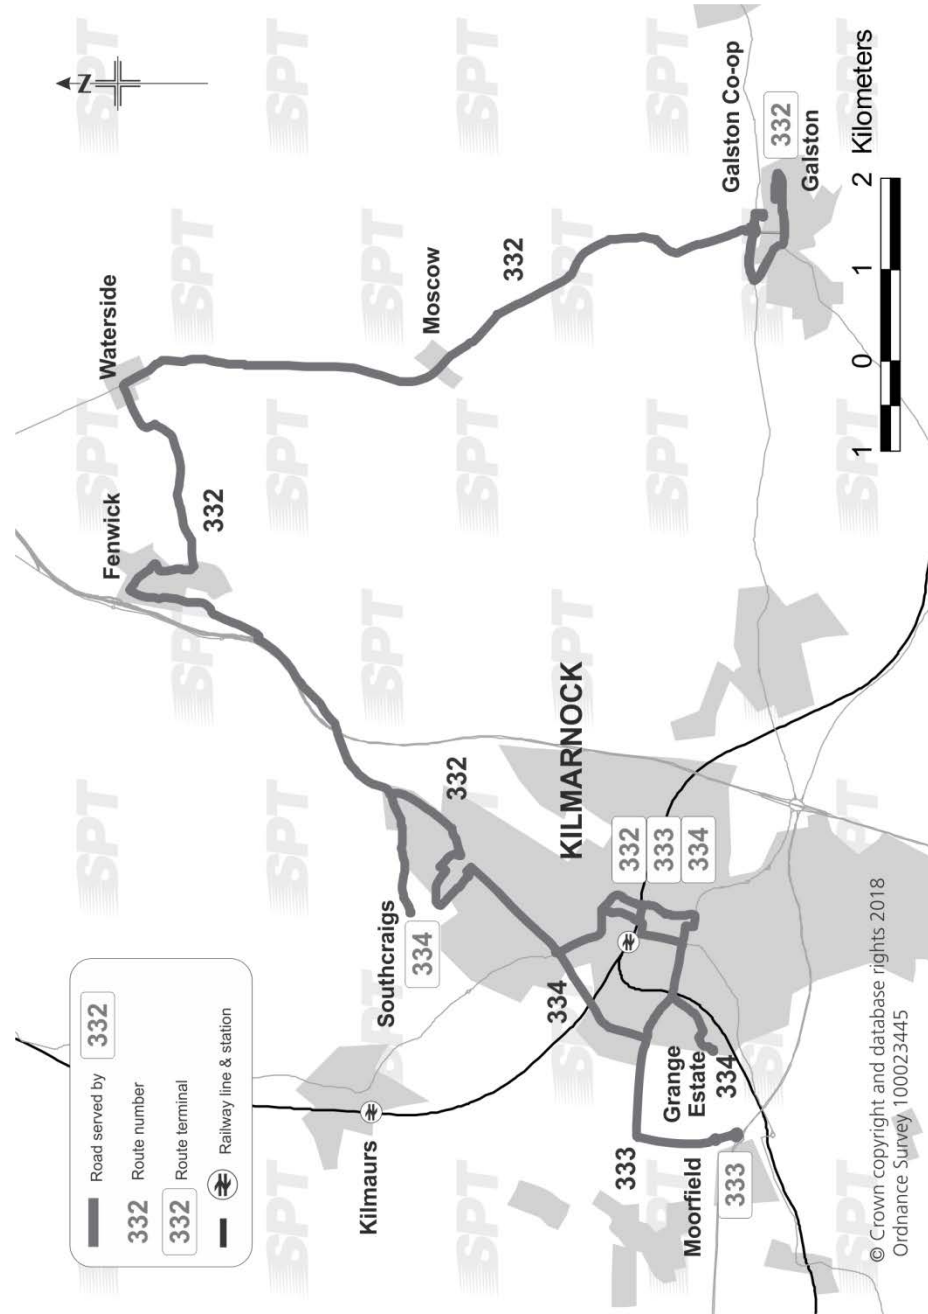

Fare table service 332/333/334		Child Single Fares (from 5th to 16th birthday) Children under school age travel free Childs single fares at half the adult fare rounded up to the next 5 pence
Adult single fares £		
Service 332		
Galston Maxwood Rd		
140 Galston Cross		
220 170 Loudon Castle Gates		
240 240 Moscow		
260 260 220 Waterside		
300 300 300 260 240 Fenwick		
310 310 310 300 280 240 S.Craigs/Wardneuk		
320 320 300 280 240 170 Western Road		
320 320 300 280 240 160 Witch Rd Hill Street		
320 320 320 280 260 220 210 170 Kilmarnock Bus Stn		
Service 333		
Kilmarnock Bus Stn		
210 Moorfield Ind Estate		
Service 334		
Kilmarnock Bus Stn		
130 Grange Estate		
220 190 S.Craigs/Wardneuk		

FARES ARE CORRECT AT JULY 2017- MAY BE SUBJECT TO CHANGE

Whilst every effort will be made to adhere to the scheduled times, the Partnership disclaims any liability in respect of loss or inconvenience arising from any failure to operate journeys as published, changes in timings or printing errors.

Bus Timetable
From 3 February 2018

332
333
334

Galston
Fenwick
Kilmarnock

For more information visit spt.co.uk or the SPT travel centre located at East Kilbride bus station.

Alternatively, for all public transport enquiries, call:

This service is operated by Western Buses Ltd on behalf of Strathclyde Partnership for Transport. If you have any comments or suggestions about the service(s) provided please contact:

SPT
Bus Operations
131 St. Vincent St
Glasgow G2 5JF

Western Buses Ltd
Sandgate
Ayr
KA7 1DD

t 0345 271 2405
0141 333 3690
e bus@spt.co.uk

t 01292 613 700
e bus@spt.co.uk

Please note – Calls to 0845 271 2405 will be charged at 2p per min (inc. VAT) plus your Telecoms Providers Access Charge

This service is operated by Western Buses Ltd on behalf of SPT.