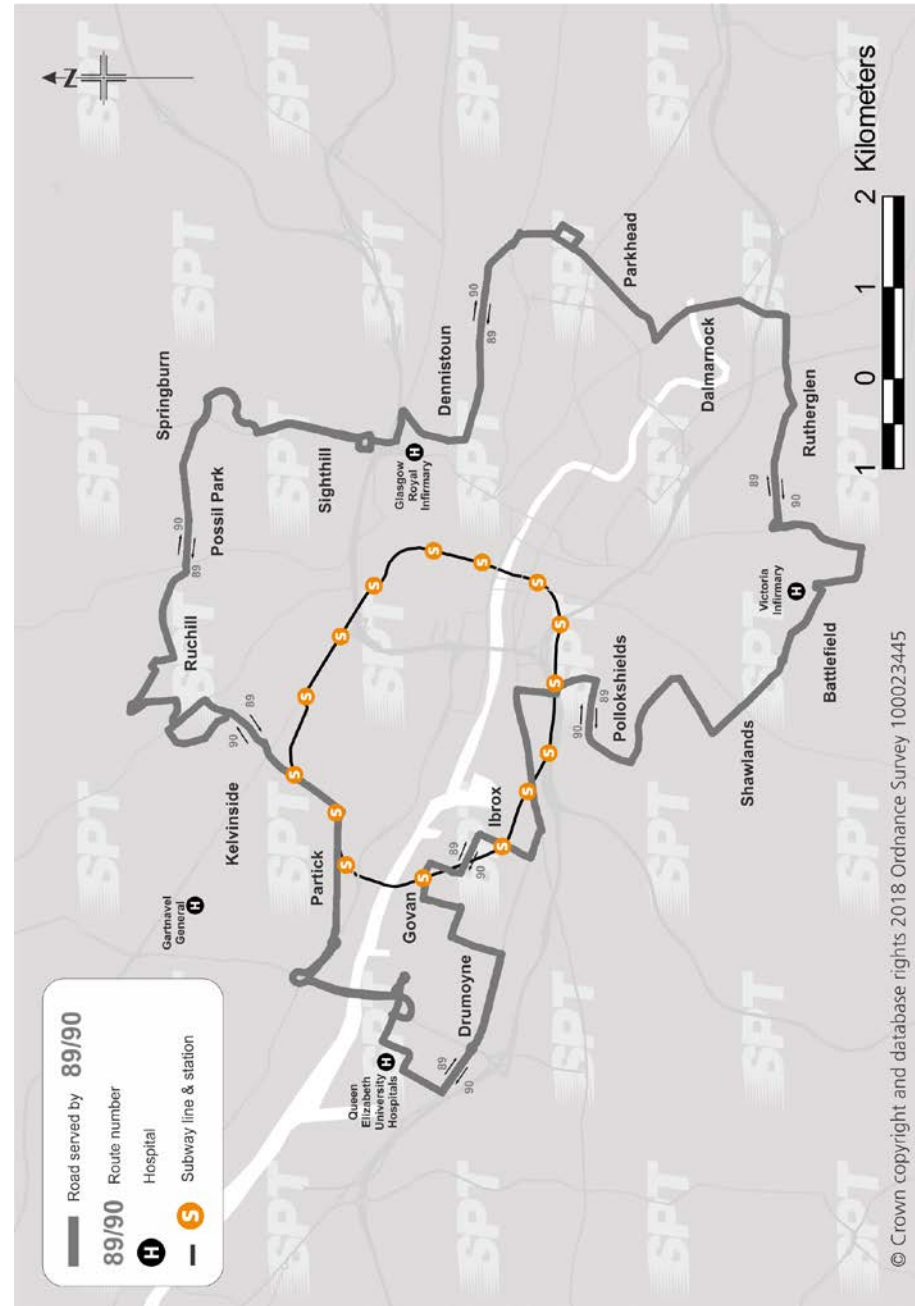

Fare table service 90											
Adult single fares £											Child Single Fares (from 5th to 16th birthday)
											Children under school age travel free
											Childs Single fares at half the adult fare rounded up to the next 5 pence
Some Intermediate points are not shown											
Govan Bus Station											
1.65 Shieldhall Road at Langlands Road											
1.90 1.05 Queen Elizabeth University Hospital											
2.10 1.65 1.05 Partick Bus Station											
2.40 2.15 2.10 1.90 Ruchill Terminus											
3.05 2.85 2.40 2.15 1.90 Springburn Shops											
3.05 3.00 2.85 2.40 1.95 1.05 Alexandra Parade											
3.45 3.20 3.20 3.05 2.75 2.15 2.10 Tesco Rutherglen											
3.85 3.45 3.20 3.05 2.85 2.40 2.10 1.05 Rutherglen Arcade											
3.85 3.45 3.45 3.20 3.00 2.40 2.40 1.65 1.05 Hampden Park											
4.10 3.85 3.85 3.45 3.05 2.85 2.40 1.90 1.65 1.05 Victoria Infirmary											
4.90 4.45 4.45 3.85 3.45 3.20 3.05 2.40 2.15 2.10 1.90 Paisley Road Toll											
**** 4.90 4.90 4.10 3.85 3.45 3.20 2.85 2.40 2.40 2.15 1.65 Govan Bus Station											
FARES ARE CORRECT AT JANUARY 2017 - MAY BE SUBJECT TO CHANGE											

Whilst every effort will be made to adhere to the scheduled times, the Partnership disclaims any liability in respect of loss or inconvenience arising from any failure to operate journeys as published, changes in timings or printing errors.

Bus Timetable
From 12 April 2018

89 90

Glasgow Inner Circle

For more information visit spt.co.uk

Alternatively, for all public transport enquiries, call:

This service is operated by McGill's Bus Service Ltd. on behalf of Strathclyde Partnership for Transport. If you have any comments or suggestions about the service(s) provided please contact:

SPT Bus Operations 131 St. Vincent St Glasgow G2 5JF	McGill's Bus Service Ltd 99 Earnhill Road Larkfield Industrial Est. Greenock PA16 0EQ
t 0345 271 2405 0141 333 3690 e bus@spt.co.uk	t 08000 515 651 e bus@spt.co.uk

This service is operated by McGill's Bus Service Ltd. on behalf of SPT.

Please note – Calls to 0845 271 2405 will be charged at 2p per min (inc. VAT) plus your Telecoms Providers Access Charge