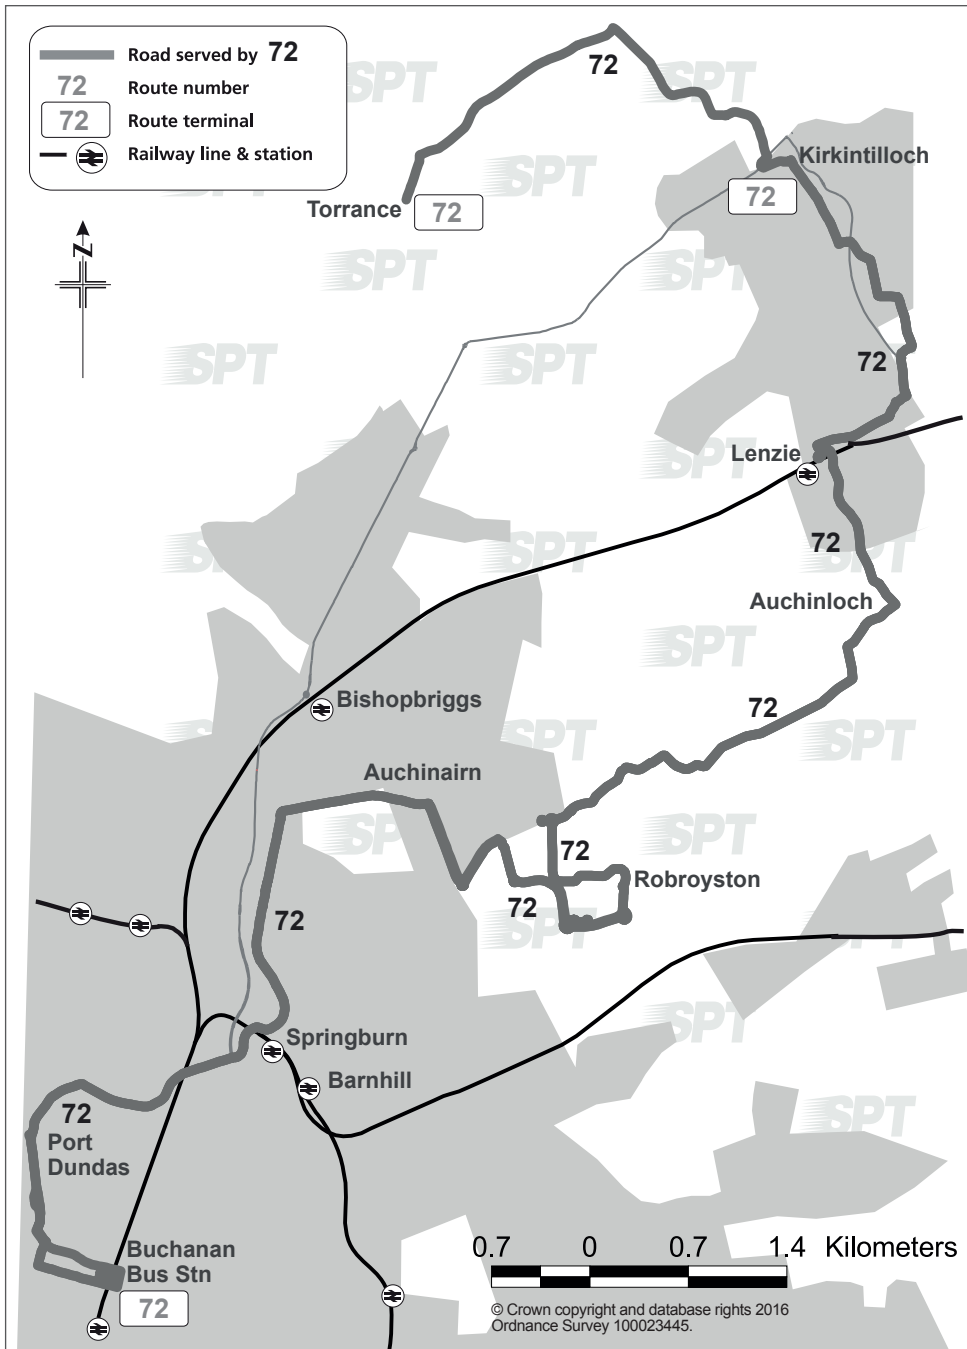

Route map service 72

Ref. 2838H/07/16

Whilst every effort will be made to adhere to the scheduled times, the Partnership disclaims any liability in respect of loss or inconvenience arising from any failure to operate journeys as published, changes in timings or printing errors.

Bus Timetable From 17 July 2016

72 Glasgow Lenzie Kirkintilloch

For more information visit spt.co.uk or any SPT travel centre: Buchanan Bus Station, East Kilbride Bus Station, Greenock and Hamilton Bus Station.

Alternatively, for all public transport timetable enquiries, call:

This service is operated by McGill's on behalf of Strathclyde Partnership for Transport. If you have any comments or suggestions about the service(s) provided please contact:

Bus Operations
SPT
131 St. Vincent Street
Glasgow G2 5JF

t 0845 271 2405
0141 333 3690
e bus@spt.co.uk

McGill's
99 Earmhill Road
Larkfield Ind Est.
Greenock PA16 0EQ

t 01475 711 122
e bus@spt.co.uk

This service is operated by McGill's on behalf of SPT.

Please note - Calls to 0845 271 2405 will be charged at 2p per min (inc. VAT) plus your Telecoms Providers Access Charge.