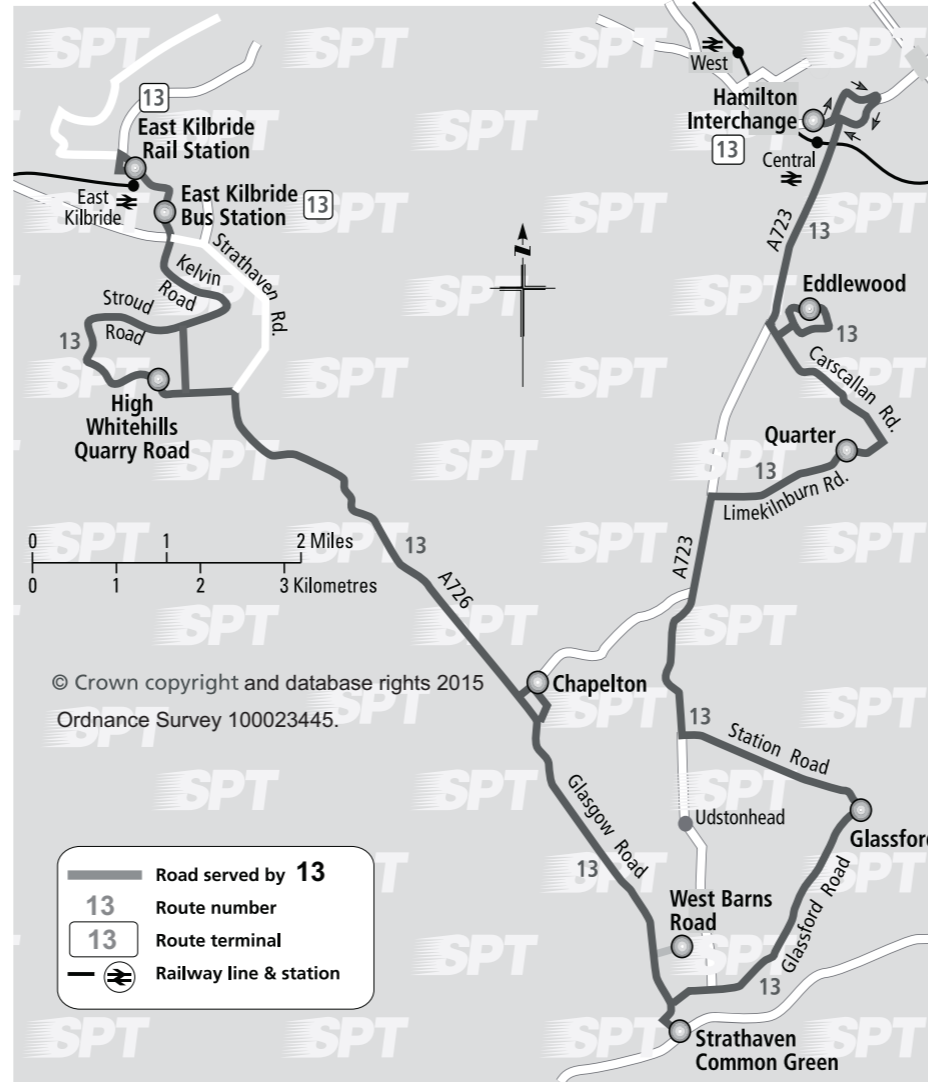

Fare table service 13

Adult single fares £	Child Single Fares (from 5th to 16th birthday)
Hamilton Bus Station	Children under school age travel free
1.30 Burnblea Street	Childs single fares at half the adult single fare rounded up to the next 5 pence
1.65 1.05 Cadzow Bridge	
1.65 1.05 Eddlewood Toll	
1.90 1.65 1.30 1.05 High Parks Crescent	
2.10 1.90 1.65 1.65 1.30 Beech Ave	
2.15 1.95 1.90 1.65 1.30 0.85 Quarter	
2.85 2.40 2.10 1.90 1.65 1.65 1.30 Glassford Crossroads	
3.05 3.00 2.40 2.15 1.90 1.65 1.05 Holeburn Bridge	
3.20 3.05 3.00 2.85 2.15 2.10 1.90 1.65 1.30 Strathaven Common Green	
3.20 3.05 3.05 3.00 2.40 2.15 2.10 1.90 1.65 1.05 Golf Course	
3.45 3.20 3.20 3.05 3.00 2.85 2.40 2.10 1.90 1.65 1.30 Chapelton	
3.85 3.45 3.20 3.20 3.05 3.00 2.85 2.15 1.90 1.65 1.30 Shawtonhill	
4.10 3.85 3.45 3.20 3.20 3.05 3.05 2.85 2.15 1.90 1.65 1.30 Crutherland Hotel	
4.10 4.10 3.85 3.85 3.20 3.20 3.05 2.85 2.15 2.10 1.90 1.65 1.30 Quarry Road	
4.90 4.45 4.10 4.10 3.85 3.45 3.20 3.20 3.05 2.85 2.40 2.10 1.90 1.65 1.30 Murray Roundabout	
4.90 4.45 4.10 4.10 3.85 3.85 3.45 3.20 3.05 3.00 2.85 2.15 2.10 1.90 1.65 0.85 East Kilbride Bus Stn	
4.90 4.45 4.45 4.10 4.10 3.85 3.85 3.20 3.20 3.05 3.00 2.40 2.15 1.90 1.65 1.05 East Kilbride Railway Stn	

Some intermediate points are not shown

FARES ARE CORRECT AT JANUARY 2017 - MAY BE SUBJECT TO CHANGE

Whilst every effort will be made to adhere to the scheduled times, the Partnership disclaims any liability in respect of loss or inconvenience arising from any failure to operate journeys as published, changes in timings or printing errors.

Bus Timetable
From 25 January 2015

13

⇨ Hamilton
Quarter
Glassford
Strathaven
⇨ East Kilbride

For more information visit spt.co.uk or any SPT travel centre: Buchanan Bus Station, East Kilbride Bus Station, Greenock and Hamilton Bus Station.

Alternatively, for all public transport timetable enquiries, call:

These services are operated by McGills Buses on behalf of Strathclyde Partnership for Transport. If you have any comments or suggestions about the service(s) provided please contact:

Bus Operations SPT 131 St. Vincent Street Glasgow G2 5JF	McGills Buses 99 Earnhill Road Larkfield Ind Est Greenock PA16 1EQ

t 0845 271 2405 0141 333 3690 e bus@spt.co.uk	t 01475 711 122 e bus@spt.co.uk

Please note – Calls to 0845 271 2405 will be charged at 2p per min (inc. VAT) plus your Telecoms Providers Access Charge.

This service is operated by McGills Buses on behalf of SPT.