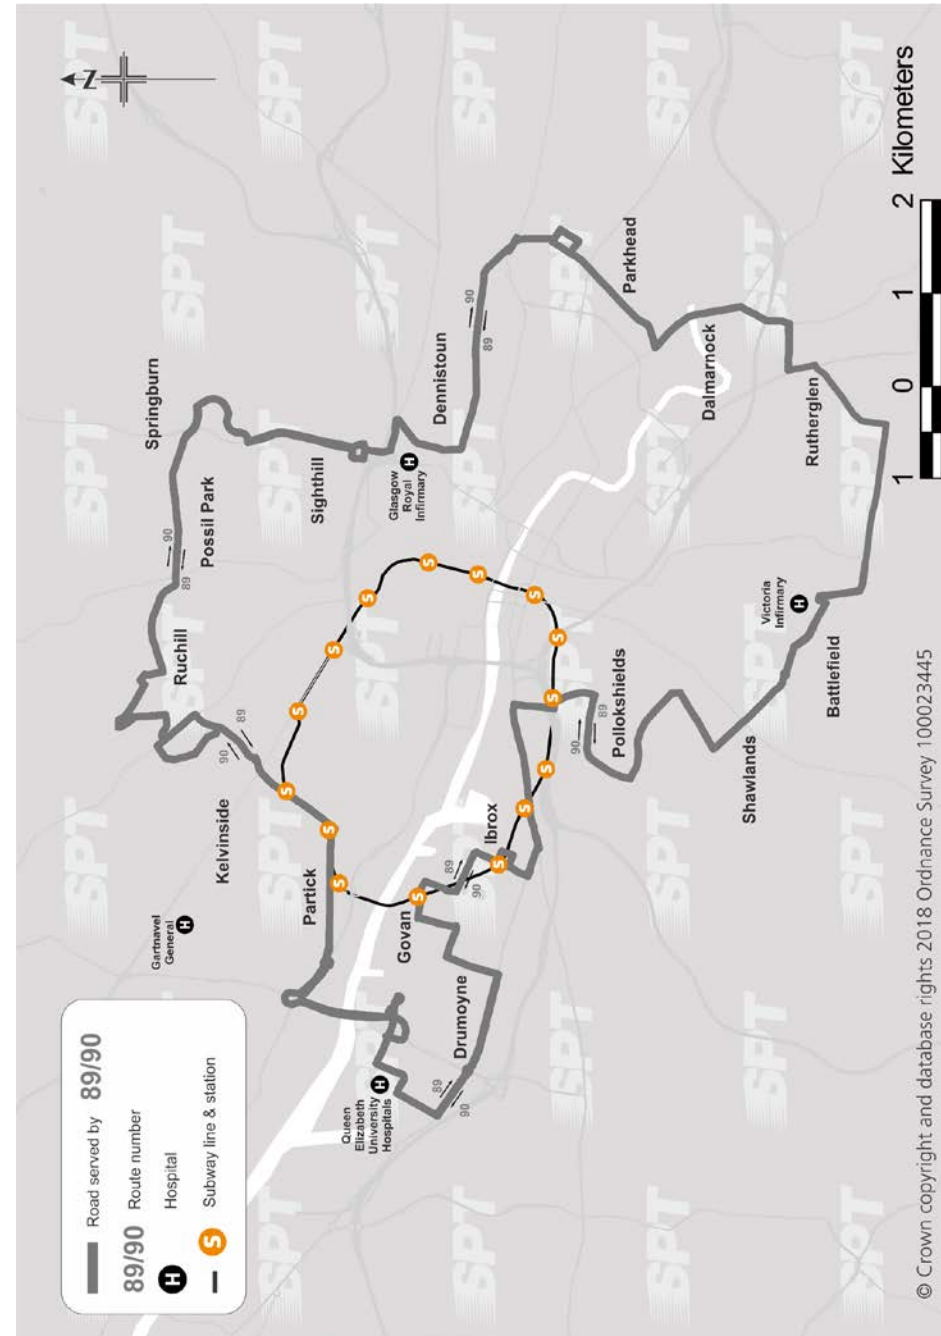

FARES ARE CORRECT AT JANUARY 2017 - MAY BE SUBJECT TO CHANGE

Fare table service 90											
Adult single fares £											Child Single Fares (from 5th to 16th birthday)
											Children under school age travel free
											Childs Single fares at half the adult fare rounded up to the next 5 pence
Some Intermediate points are not shown											
Govan Bus Station											
1.65 Shieldhall Road at Langlands Road											
1.90 1.05 Queen Elizabeth University Hospital											
2.10 1.65 1.05 Partick Bus Station											
2.40 2.15 2.10 1.90 Ruchill Terminus											
3.05 2.85 2.40 2.15 1.90 Springburn Shops											
3.05 3.00 2.85 2.40 1.95 1.05 Alexandra Parade											
3.45 3.20 3.20 3.05 2.75 2.15 2.10 Tesco Rutherglen											
3.85 3.45 3.20 3.05 2.85 2.40 2.10 1.05 Rutherglen Arcade											
3.85 3.45 3.45 3.20 3.00 2.40 2.40 1.65 1.05 Hampden Park											
4.10 3.85 3.85 3.45 3.05 2.85 2.40 1.90 1.65 1.05 Victoria Infirmary											
4.90 4.45 4.45 3.85 3.45 3.20 3.05 2.40 2.15 2.10 1.90 Paisley Road Toll											
**** 4.90 4.90 4.10 3.85 3.45 3.20 2.85 2.40 2.40 2.15 1.65 Govan Bus Station											

FARES ARE CORRECT AT JANUARY 2017 - MAY BE SUBJECT TO CHANGE

© Crown copyright and database rights 2018 Ordnance Survey 100023445

Whilst every effort will be made to adhere to the scheduled times, the Partnership disclaims any liability in respect of loss or inconvenience arising from any failure to operate journeys as published, changes in timings or printing errors.

Bus Timetable
From 8 January 2018

89 90

Glasgow Inner Circle

For more information visit spt.co.uk or any SPT travel centre located at Buchanan and East Kilbride Bus Stations.

Alternatively, for all public transport enquiries, call:

This service is operated by McGill's Bus Service Ltd. on behalf of Strathclyde Partnership for Transport. If you have any comments or suggestions about the service(s) provided please contact:

SPT Bus Operations 131 St. Vincent St Glasgow G2 5JF	McGill's Bus Service Ltd 99 Earnhill Road Larkfield Industrial Est. Greenock PA16 0EQ
t 0345 271 2405 0141 333 3690 e bus@spt.co.uk	t 08000 515 651 e bus@spt.co.uk

This service is operated by McGill's Bus Service Ltd. on behalf of SPT.

Please note – Calls to 0845 271 2405 will be charged at 2p per min (inc. VAT) plus your Telecoms Providers Access Charge