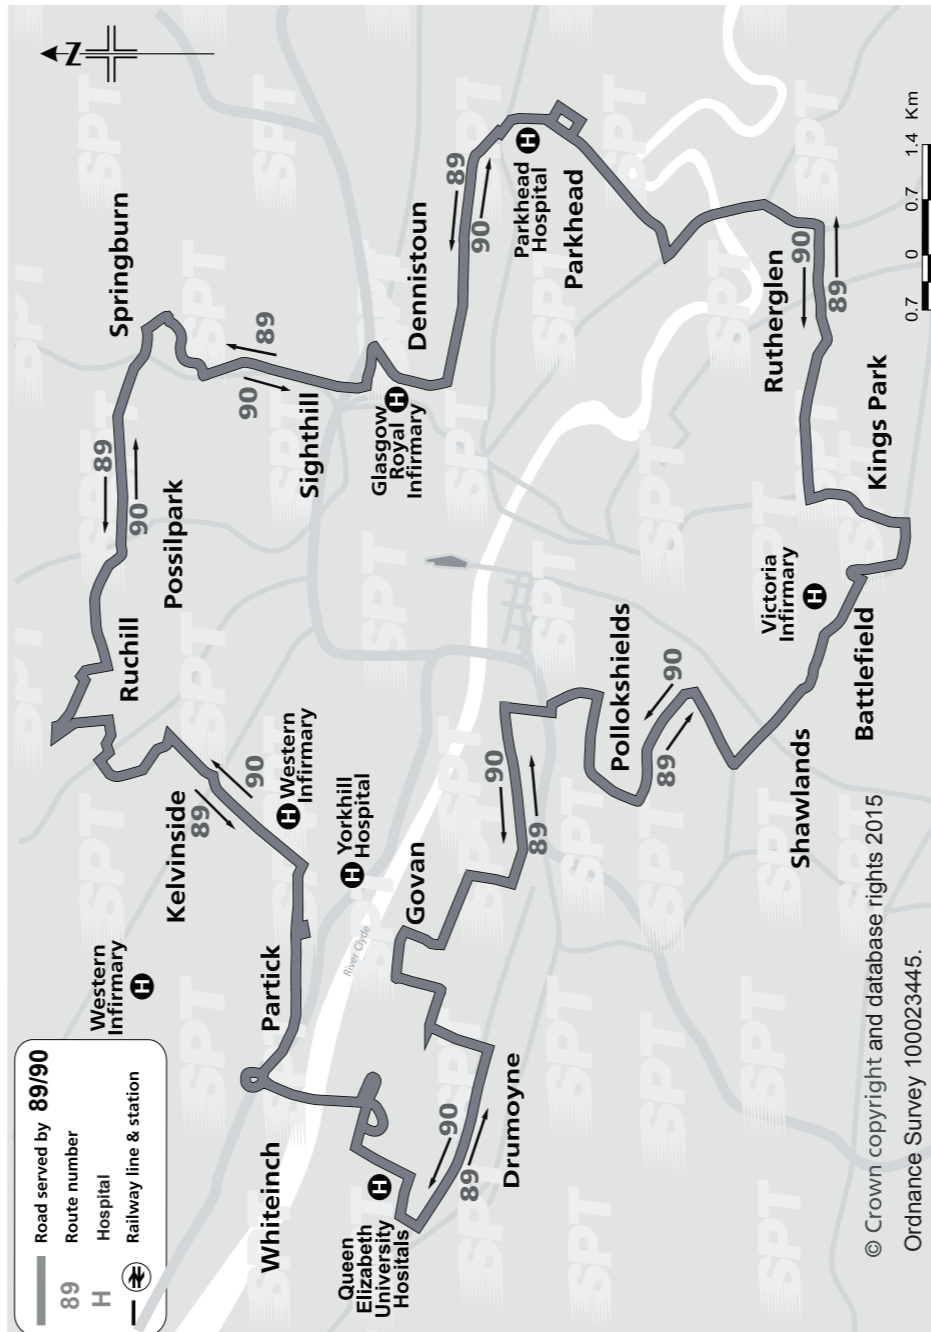

Fare table service 90													
Adult single fares £												Child Single Fares (from 5th to 16th birthday) Children under school age travel free Childs Single fares at half the adult fare rounded up to the next 5 pence	
Govan Bus Station													Some Intermediate points are not shown
1.65 Shieldhall Road at Langlands Road													
1.90 1.05 Queen Elizabeth University Hospital													
2.10 1.65 1.05 Partick Bus Station													
2.40 2.15 2.10 1.90 Ruchill Terminus													
3.05 2.85 2.40 2.15 1.90 Springburn Shops													
3.05 3.00 2.85 2.40 1.95 1.05 Alexandra Parade													
3.45 3.20 3.20 3.05 2.75 2.15 2.10 Tesco Rutherglen													
3.85 3.45 3.20 3.05 2.85 2.40 2.10 1.05 Rutherglen Arcade													
3.85 3.45 3.45 3.20 3.00 2.40 2.40 1.65 1.05 Hampden Park													
4.10 3.85 3.85 3.45 3.05 2.85 2.40 1.90 1.65 1.05 Victoria Infirmary													
4.90 4.45 4.45 3.85 3.45 3.20 3.05 2.40 2.15 2.10 1.90 Paisley Road Toll													
**** 4.90 4.90 4.10 3.85 3.45 3.20 2.85 2.40 2.40 2.15 1.65 Govan Bus Station													
FARES ARE CORRECT AT JANUARY 2017 - MAY BE SUBJECT TO CHANGE													

Whilst every effort will be made to adhere to the scheduled times, the Partnership disclaims any liability in respect of loss or inconvenience arising from any failure to operate journeys as published, changes in timings or printing errors.

Bus Timetable
From 21 August 2016

89
90

Glasgow Inner Circle

For more information visit spt.co.uk or any SPT travel centre: Buchanan Bus Station, East Kilbride Bus Station, Greenock and Hamilton Bus Station.

Alternatively, for all public transport timetable enquiries, call:

These services are operated by McGills Buses on behalf of Strathclyde Partnership for Transport. If you have any comments or suggestions about the service(s) provided please contact:

Bus Operations SPT 131 St. Vincent Street Glasgow G2 5JF	McGills Buses 99 Earnhill Road Larkfield Ind Est Greenock PA16 1EQ

t 0845 271 2405 0141 333 3690 e bus@spt.co.uk	t 01475 711 122 e bus@spt.co.uk

Please note - Calls to 0845 271 2405 will be charged at 2p per min (inc. VAT) plus your telecoms provider's access charge.

This service is operated by McGills Buses on behalf of SPT.