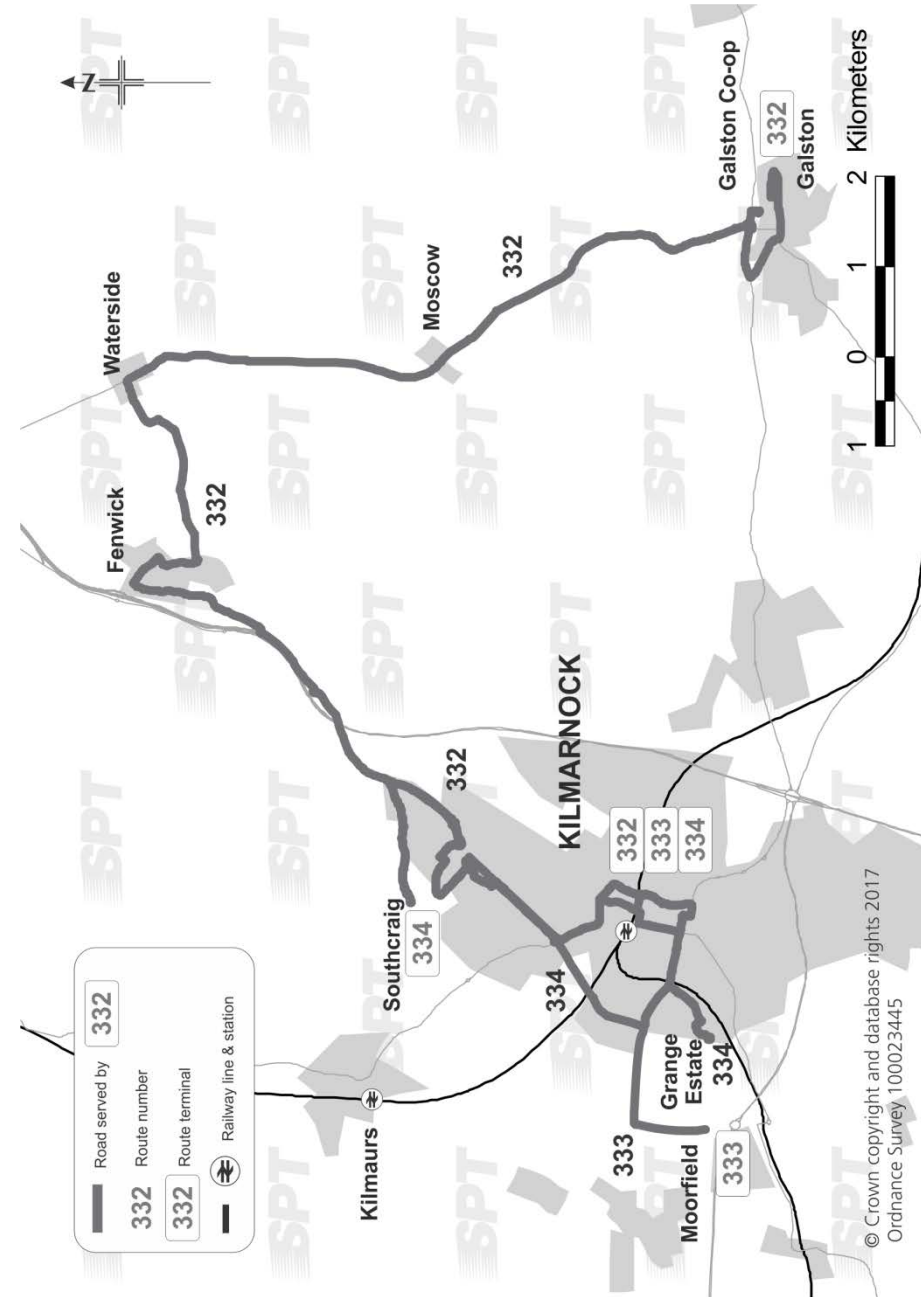

Fare table service 332/333/334		Child Single Fares (from 5th to 16th birthday) Children under school age travel free Childs single fares at half the adult fare rounded up to the next 5 pence
Adult single fares £		
Service 332		
Galston Maxwood Rd	220	
140 Galston Cross	240	
220 170 Loudon Castle Gates	240	
240 240 Moscow	260	
260 260 220 Waterside	300	
300 300 260 240 Fenwick	310	
310 310 300 280 240 S.Craigs/Wardneuk	320	
320 320 300 280 240 170 Western Road	320	
320 320 300 280 240 160 Witch Rd Hill Street	320	
320 320 320 280 260 220 210 Kilmarnock Bus Stn		
Service 333		
Kilmarnock Bus Stn	210	
Moorfield Ind Estate		
Service 334		
Kilmarnock Bus Stn	130	
Grange Estate	220	
190 S.Craigs/Wardneuk		

FARES ARE CORRECT AT JULY 2017- MAY BE SUBJECT TO CHANGE

Whilst every effort will be made to adhere to the scheduled times, the Partnership disclaims any liability in respect of loss or inconvenience arising from any failure to operate journeys as published, changes in timings or printing errors.

Bus Timetable
From 16 July 2017

332
333
334

Galston
Fenwick
Kilmarnock

For more information visit spt.co.uk or any SPT travel centre located at Buchanan and East Kilbride bus stations.

Alternatively, for all public transport enquiries, call:

This service is operated by Western Buses Ltd on behalf of Strathclyde Partnership for Transport. If you have any comments or suggestions about the service(s) provided please contact:

SPT
Bus Operations
131 St. Vincent St
Glasgow G2 5JF

Western Buses Ltd
Sandgate
Ayr
KA7 1DD

t 0345 271 2405
0141 333 3690
e bus@spt.co.uk

t 01292 613 700
e bus@spt.co.uk

Please note – Calls to 0845 271 2405 will be charged at 2p per min (inc. VAT) plus your Telecoms Providers Access Charge

This service is operated by Western Buses Ltd on behalf of SPT.