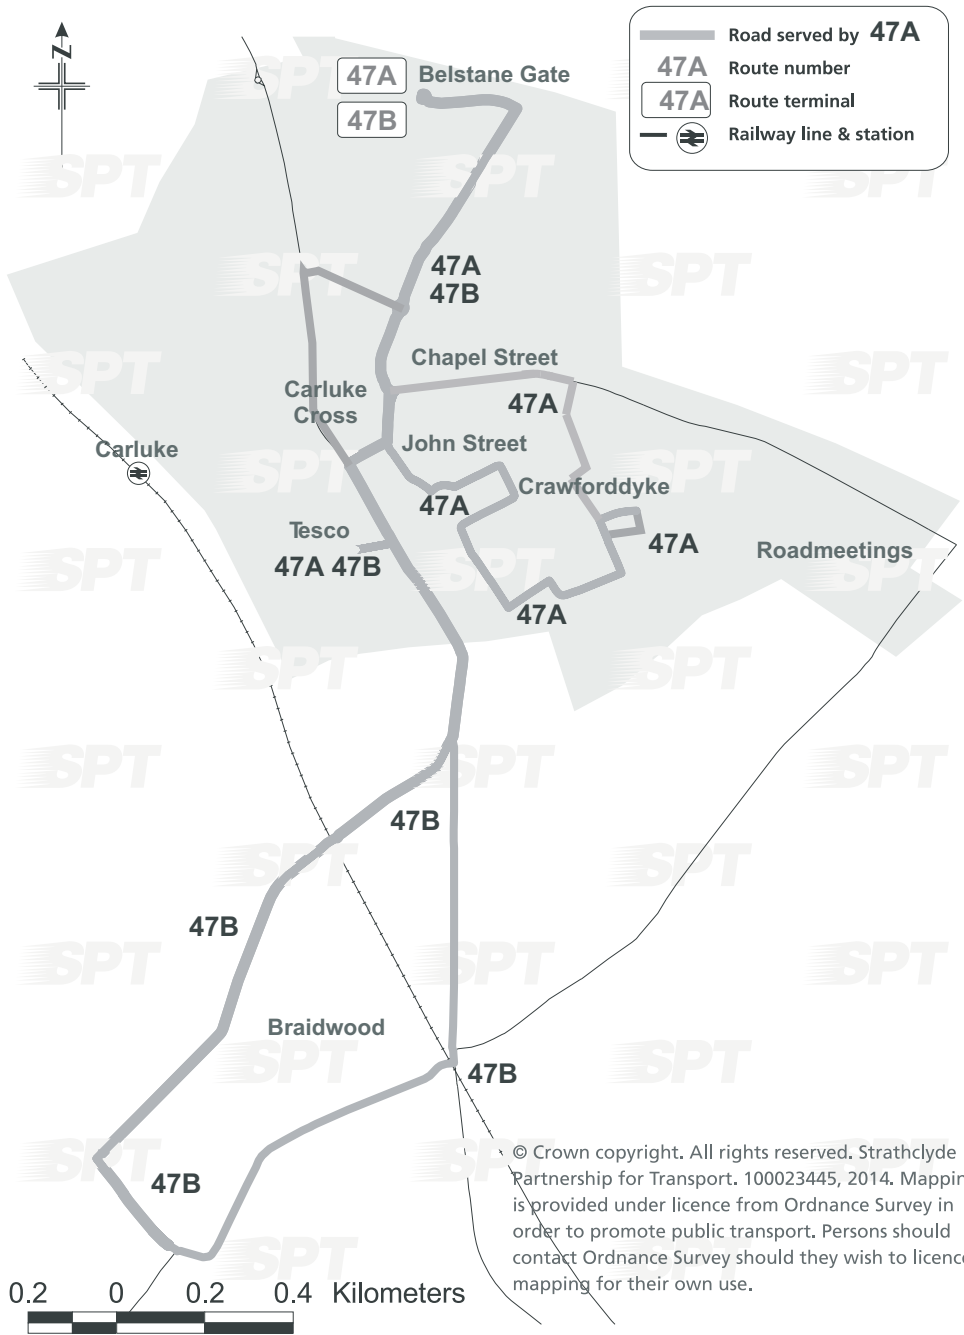

# Route map service 47A, 47B

Ref. W072/04/14

© Crown copyright. All rights reserved. Strathclyde Partnership for Transport. 100023445, 2014. Mapping is provided under licence from Ordnance Survey in order to promote public transport. Persons should contact Ordnance Survey should they wish to licence mapping for their own use.

This service is operated by JMB Travel Ltd. partly on behalf of SPT.

**Route Service 47A:** from Carluke, Belstane Gate via Hyndshaw Road, Belstane Road, Sandy Road, Stewart Street, Kirkton Street, Lanark Road, Tesco Access Road, Lanark Road, James Street, John Street, Lagan Road, Glenmavis Crescent, Glencoe Road, Larksfield Drive, Eastfield Road, Glenafeoch Road, Wilton Road, Caneluk Avenue, Ramage Road, Angus Road, Glenafeoch Road, Brookbank Terrace, Strathlachlan Avenue, Carnwath Road, Chapel Street, Belstane Road, Hyndshaw Road to Carluke, Belstane Gate.

**Route Service 47B:** From Carluke, Belstane Gate via Hyndshaw Road then the above route to Tesco Access Road then via Lanark Road Bushelhead Road, Braidwood Road, A73, Lanark Road, Tesco Access Road, Lanark Road, James Street, John Street, Chapel Street, Belstane Road, Hyndshaw Road to Carluke, Belstane Gate.

**Service 47A**

Belstane Gate	
1.00 Sandy Rd	
1.30 1.00 Carluke Cross	
1.30 1.30 1.00 Tesco	
1.85 1.85 1.30 1.30 Wilton Rd	
1.90 1.90 1.80 1.80 1.00 Rankin Gate	
2.10 2.00 1.90 1.85 1.65 1.00 Belstane Gate	