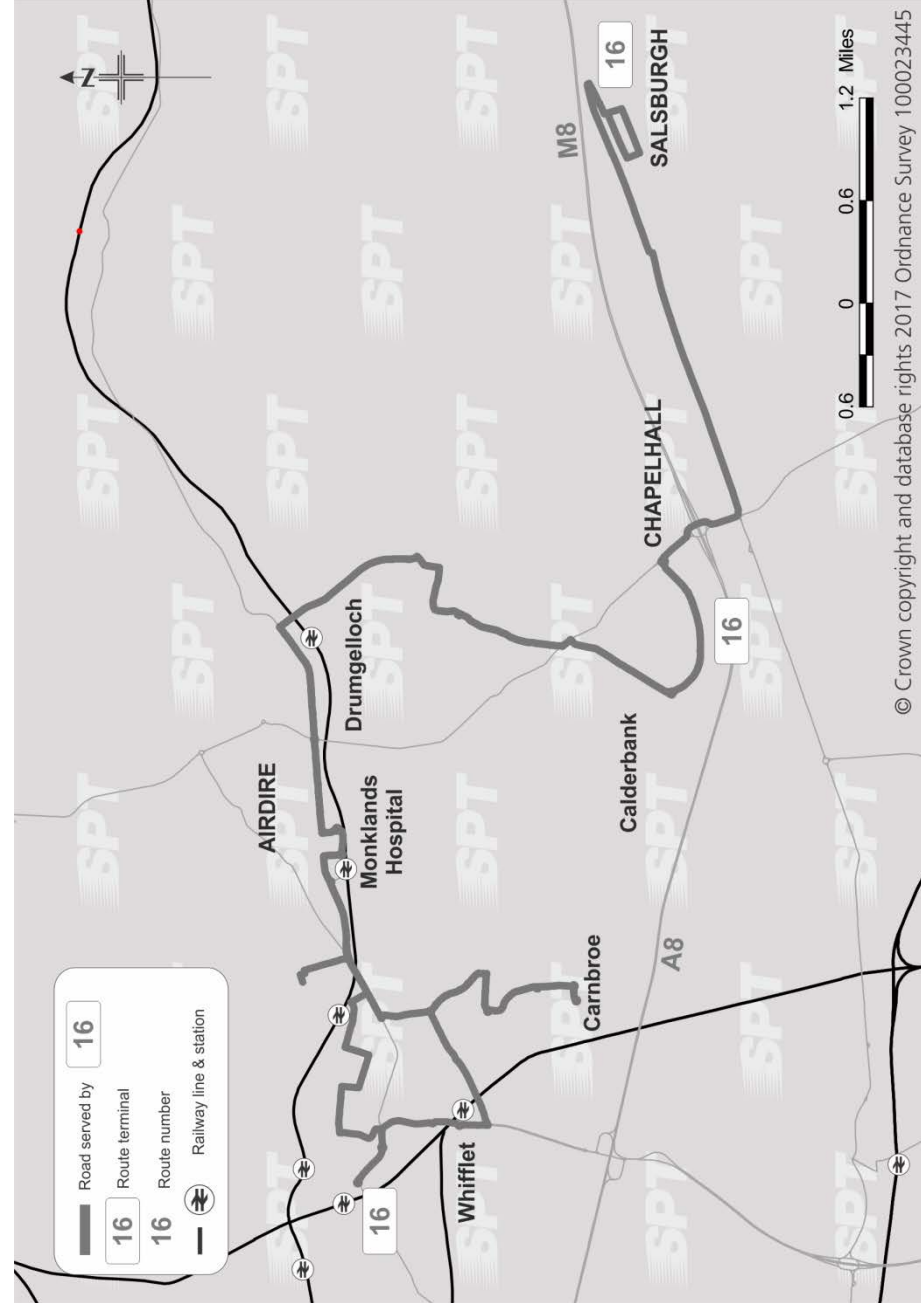

Child Single Fares
(from 5th to 16th birthday)

Child Single Fares are charged at a flat rate of
£0.60

Whilst every effort will be made to adhere to the scheduled times, the Partnership disclaims any liability in respect of loss or inconvenience arising from any failure to operate journeys as published, changes in timings or printing errors.

Bus Timetable
From 9 April 2018

16

**Salsburgh
Chapelhall
Airdrie
Coatbridge
Carnbroe**

For more information visit spt.co.uk

Alternatively, for all public transport enquiries, call:

This service is operated by McNair's Coaches Ltd. on behalf of Strathclyde Partnership for Transport. If you have any comments or suggestions about the service(s) provided please contact:

SPT
Bus Operations
131 St. Vincent St
Glasgow G2 5JF
t 0345 271 2405
0141 333 3690
e bus@spt.co.uk

McNair's Coaches Ltd.
30 Northburn Road
Coatbridge
ML5 2HY
t 01236 44 11 88
e bus@spt.co.uk

This service is operated by McNair's Coaches Ltd. on behalf of SPT.

Please note – Calls to 0845 271 2405 will be charged at 2p per min (inc. VAT) plus your Telecoms Providers Access Charge