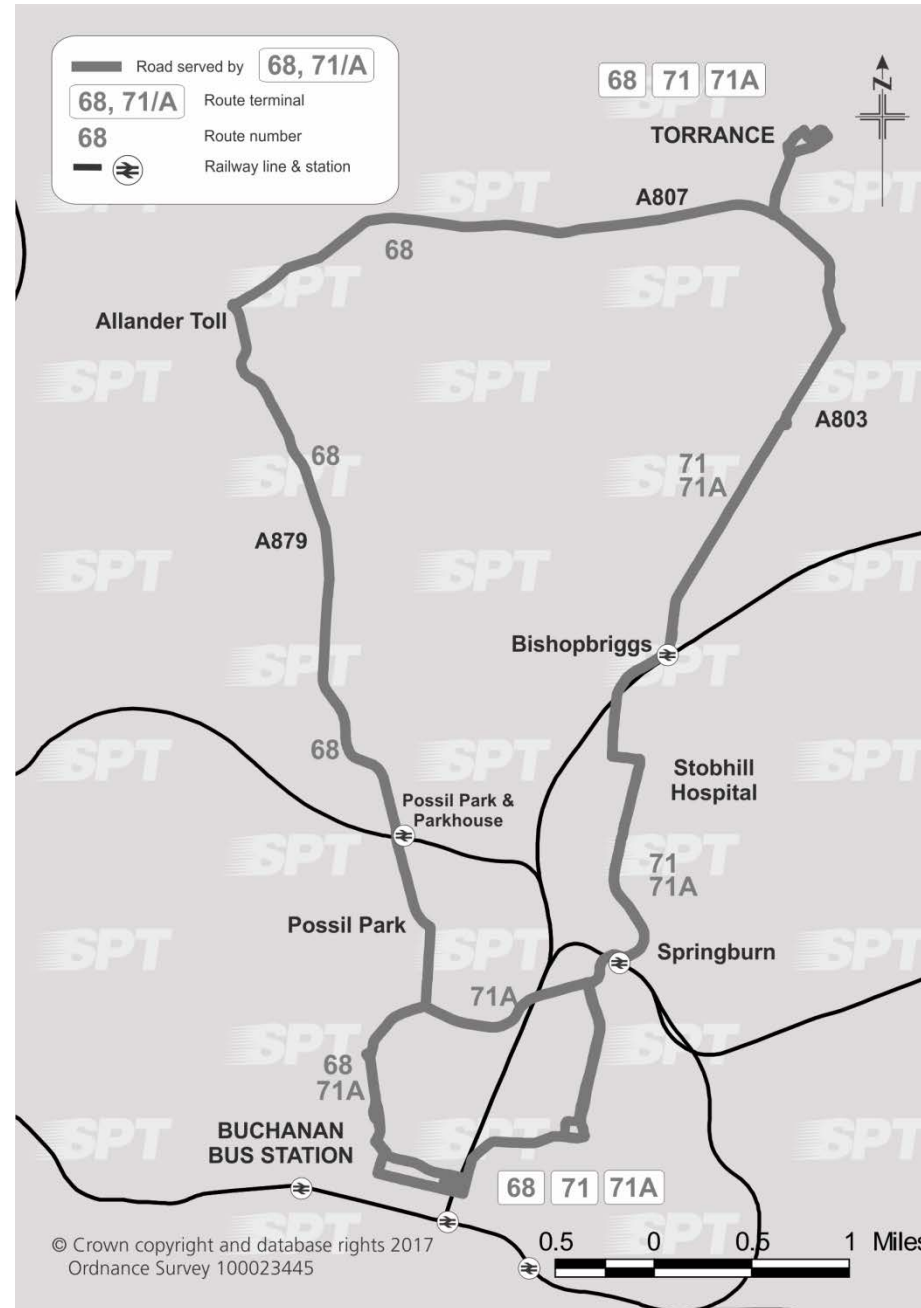

Fare table Services 71/71A

Child Single Fares (from 5th to 16th birthday)	
Children under school age travel free	
Childs single fares at half the adult single fare rounded up to the next 5 pence	
Service 71	
Buchanan Bus Station	
1.05 Baird Street - Police Station	
1.65 1.05 Springburn Shopping Centre	
1.90 1.65 1.05 Colston Road	
1.95 1.90 1.65 1.05 Bishopbriggs Cross	
2.15 2.05 1.95 1.65 1.25 Strathkelvin Retail Park	
2.70 2.40 2.10 1.95 1.65 Torrance Mill Crescent	
Service 71A	
Buchanan Bus Station	
0.95 Cowcaddens Subway	
1.30 0.95 Possil Road	
1.65 1.35 0.95 Springburn Shopping Centre	
1.90 1.90 1.65 1.25 Colston Road	
2.10 1.95 1.90 1.55 0.95 Bishopbriggs Cross	
2.15 2.10 2.10 1.95 1.55 1.25 Strathkelvin Retail Park	
2.75 2.55 2.25 2.10 1.95 1.90 1.50 Torrance Mill Crescent	

FARES ARE CORRECT AT JULY 2017 - MAY BE SUBJECT TO CHANGE

Please turn over for service 68 fares

Whilst every effort will be made to adhere to the scheduled times, the Partnership disclaims any liability in respect of loss or inconvenience arising from any failure to operate journeys as published, changes in timings or printing errors.

Bus Timetable
From 16 July 2017

68 71 71A

Torrance Glasgow

For more information visit spt.co.uk or any SPT travel centre located at Buchanan and East Kilbride bus stations.

Alternatively, for all public transport enquiries, call:

This service is operated by McGill's Bus Service Ltd on behalf of Strathclyde Partnership for Transport. If you have any comments or suggestions about the service(s) provided please contact:

SPT Bus Operations 131 St. Vincent St Glasgow G2 5JF	McGill's Bus Service Ltd 99 Earnhill Road Larkfield Industrial Est. Greenock PA16 0EQ
t 0345 271 2405 0141 333 3690 e bus@spt.co.uk	t 08000 515 651 e bus@spt.co.uk

Please note – Calls to 0845 271 2405 will be charged at 2p per min (inc. VAT) plus your Telecoms Providers Access Charge

This service is operated by McGill's Bus Service Ltd on behalf of SPT.