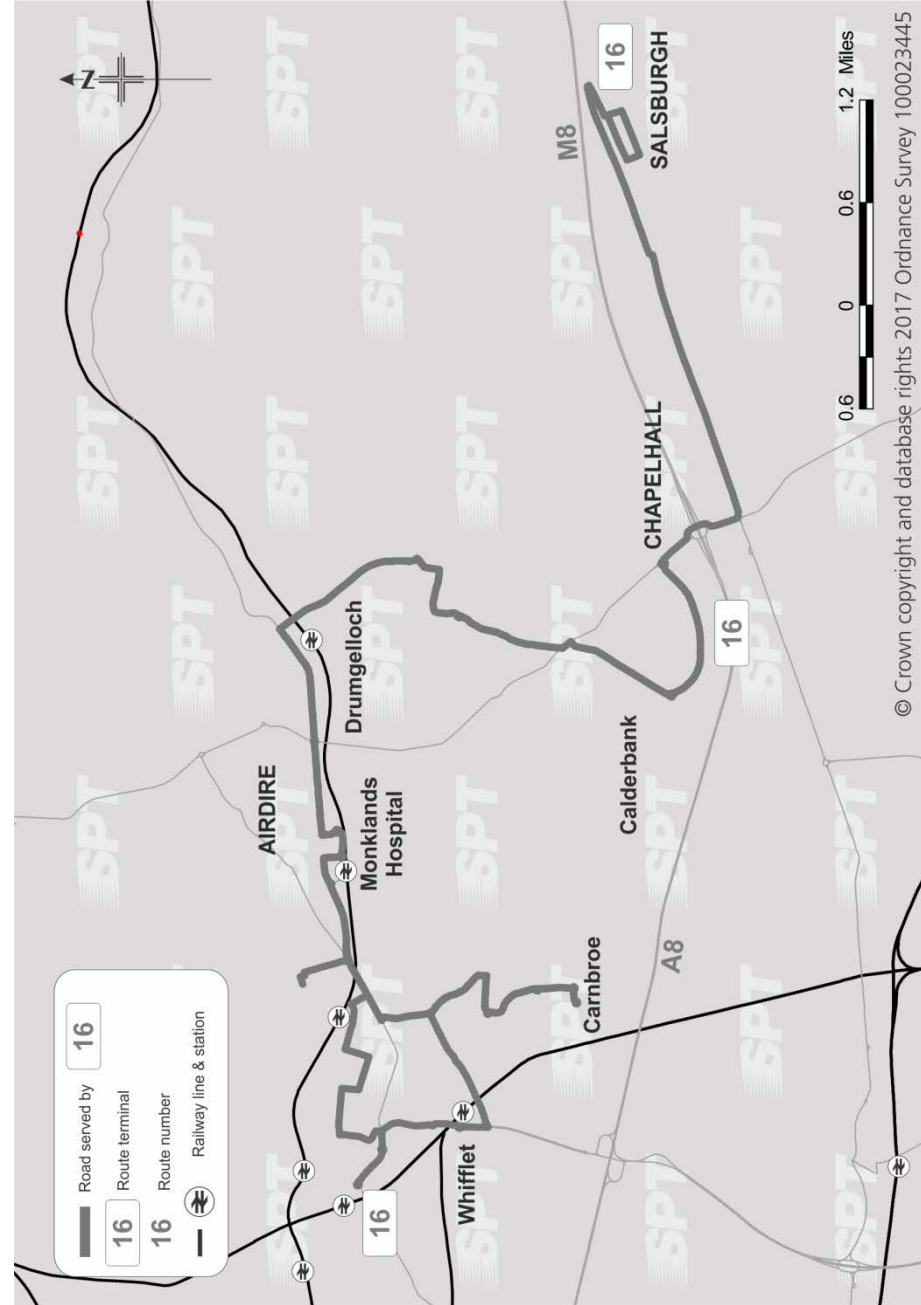

Fare table service 16	
Adult single fares £	Child Single Fares (from 5th to 16th birthday)
Carnbroe	Children under school age travel free
0.85 Sikeside	Childs single fares at half the adult single fare rounded up to the next 5 pence
1.05 0.85 Kelvin Street	
1.65 1.30 1.05 Whifflet	
1.90 1.90 1.65 1.05 Fountain	
1.95 1.95 1.95 1.90 1.30 Quarry Street	
1.95 1.95 1.95 1.90 1.30 Airdrie Cross	
1.95 1.95 1.95 1.90 1.65 1.25 Carlisle Road Terminus	
1.95 1.95 1.95 1.90 1.60 1.25 Clarkston	
2.10 1.95 1.95 1.95 1.95 1.90 1.30 1.05 Dunrobin Road	
2.15 2.10 2.10 2.10 2.10 1.95 1.90 1.65 1.30 0.85 Inverhouse Distillery	
2.15 2.10 2.10 2.10 2.10 1.90 1.90 1.65 1.05 0.85 Currie's Farm	
2.40 2.15 2.10 2.10 2.10 1.90 1.90 1.90 1.30 1.05 0.85 Gartness	
2.75 2.40 2.10 2.10 2.10 1.90 1.90 1.60 1.65 1.30 1.05 Chapelhall (Main Street)	
2.75 2.40 2.10 2.10 2.10 1.90 1.90 1.60 1.65 1.30 1.05 Lancaster Avenue	
3.20 3.20 3.20 3.20 3.20 3.20 2.90 2.15 2.10 1.95 1.90 1.90 1.05 Newhouse	
3.20 3.20 3.20 3.20 3.20 3.20 3.20 2.15 2.10 1.95 1.95 1.90 1.30 1.25 Fairybank Road	
3.40 3.40 3.40 3.40 3.40 3.20 3.20 2.40 2.15 2.10 2.10 1.90 1.60 1.25 Sighthill	
3.40 3.40 3.40 3.40 3.40 3.20 3.20 2.75 2.40 2.15 2.10 2.10 1.90 1.60 1.25 Salsburgh	

Some intermediate points are not shown

FARES ARE CORRECT AT JULY 2017 - MAY BE SUBJECT TO CHANGE

Whilst every effort will be made to adhere to the scheduled times, the Partnership disclaims any liability in respect of loss or inconvenience arising from any failure to operate journeys as published, changes in timings or printing errors.

Bus Timetable
From 16 July 2017

16

**Salsburgh
Chapelhall
Airdrie
Coatbridge
Carnbroe**

For more information visit spt.co.uk or any SPT travel centre located at Buchanan and East Kilbride bus stations.

Alternatively, for all public transport enquiries, call:

This service is operated by J J Travel Ltd on behalf of Strathclyde Partnership for Transport. If you have any comments or suggestions about the service(s) provided please contact:

SPT Bus Operations 131 St. Vincent St Glasgow G2 5JF	J J Travel 30 Northburn Road Coatbridge ML5 2HY
t 0345 271 2405 0141 333 3690 e bus@spt.co.uk	t 01236 44 11 88 e bus@spt.co.uk

Please note – Calls to 0845 271 2405 will be charged at 2p per min (inc. VAT) plus your Telecoms Providers Access Charge

This service is operated by J J Travel Ltd on behalf of SPT.