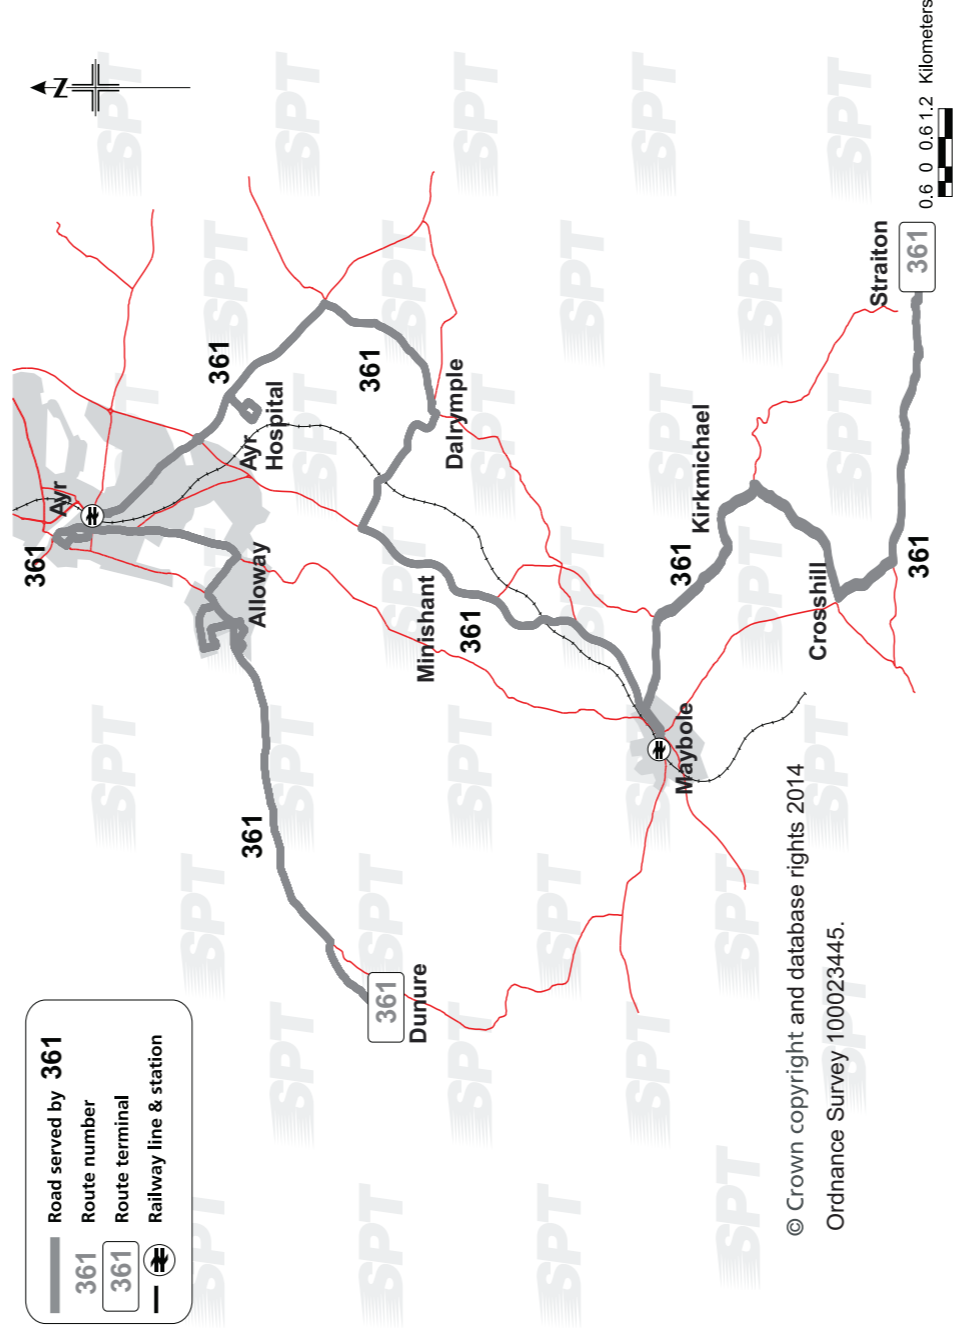

Fare table service 361

Adult single fares £	
Straiton	1.85
1.85 Crosshill	2.25
1.80 Kirkmichael	2.25
1.85 Maybole	2.25
1.85 Minishant	2.25
1.85 Dalrymple	2.60
1.85 Ayr Hospital	2.80
1.50 Castlehill	2.80
1.50 Ayr	2.80
1.50 St Leonards	2.80
1.50 Ewanfield	2.80
1.50 Rozelle	2.80
1.80 Burns Cottage	2.80
1.40 Doonfoot	2.80
1.40 Greenan	2.80
1.40 Burton	2.80
1.80 Craig Tara	2.80
1.80 Head of Ayr	2.80
1.80 Fisherton	2.80
1.85 Dunure	2.80

FARES ARE CORRECT AT AUGUST 2014 - MAY BE SUBJECT TO CHANGE

Child Single Fares
(from 5th to 16th birthday)
Children under school age travel free
Childs single fares at half the adult single fare rounded up to the next 5 pence

Bus Timetable
From 18 February 2013

361

Straiton Ayr Dunure

For more information visit spt.co.uk or any SPT travel centre: Buchanan Bus Station, East Kilbride Bus Station, Greenock, Hamilton Bus Station and St. Enoch Subway Station.

Alternatively, for all public transport timetable enquiries, call:

These services are operated by Western Buses on behalf of Stathclyde Partnership for Transport. If you have any comments or suggestions about the service(s) provided please contact:

Bus Operations,
SPT,
Consort House
12 West George St,
Glasgow G2 1HN

Western Buses
Sandgate
Ayr
KA7 1DD

t 0845 271 2405
e bus@spt.co.uk

t 01292 613 700
e bus@spt.co.uk

Whilst every effort will be made to adhere to the scheduled times, the Partnership disclaims any liability in respect of loss or inconvenience arising from any failure to operate journeys as published, changes in timings or printing errors.

This service is operated by Western Buses on behalf of SPT.